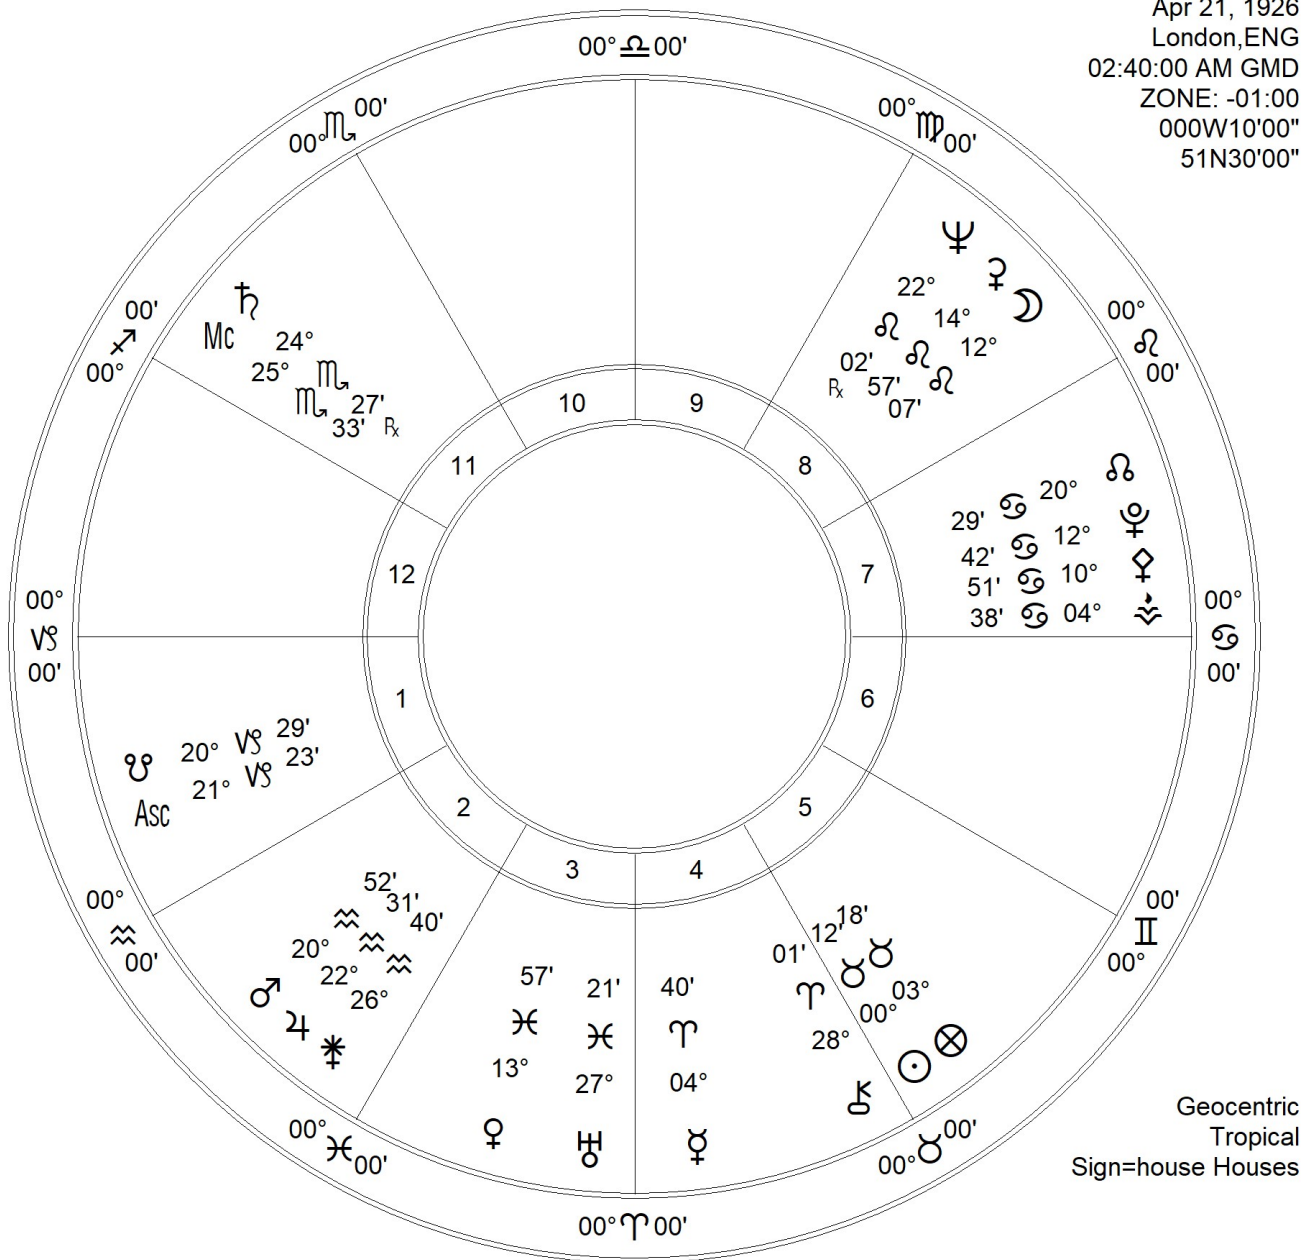

Queen (2) Elizabeth
 Apr 21, 1926
 London, ENG
 02:40:00 AM GMD
 ZONE: -01:00
 000W10'00"
 51N30'00"

Geocentric
 Tropical
 Sign=house Houses

Fir	Ear	Air	Wat
5	4	3	8
Crd	Fix	Mut	
8	10	2	

Zodiac Signs	Pl	Planet	Plan's Sign	Hous	Position
♈ Aries	☾	Moon	Leo	8th	12° ♌ 07'
♉ Taurus	☉	Sun	Taurus	5th	00° ♉ 12'
♊ Gemini	♃	Mercury	Aries	4th	04° ♈ 40'
♋ Cancer	♀	Venus	Pisces	3rd	13° ♋ 57'
♌ Leo	♂	Mars	Aquarius	2nd	20° ♒ 52'
♍ Virgo	♃	Jupiter	Aquarius	2nd	22° ♒ 31'
♎ Libra	♄	Saturn	Scorpio	11th	24° ♏ 27' Rx
♏ Scorpio	♅	Uranus	Pisces	3rd	27° ♋ 21'
♐ Sagittarius	♆	Neptune	Leo	8th	22° ♌ 02' Rx
♑ Capricorn	♇	Pluto	Cancer	7th	12° ♋ 42'
♒ Aquarius	♁	Node	Cancer	7th	20° ♋ 29'
♓ Pisces	♁	Node	Scorpio	11th	25° ♏ 33'
	♁	Midheaven	Capricorn	1st	21° ♑ 23'
	♁	Ascendant	Capricorn	1st	21° ♑ 23'