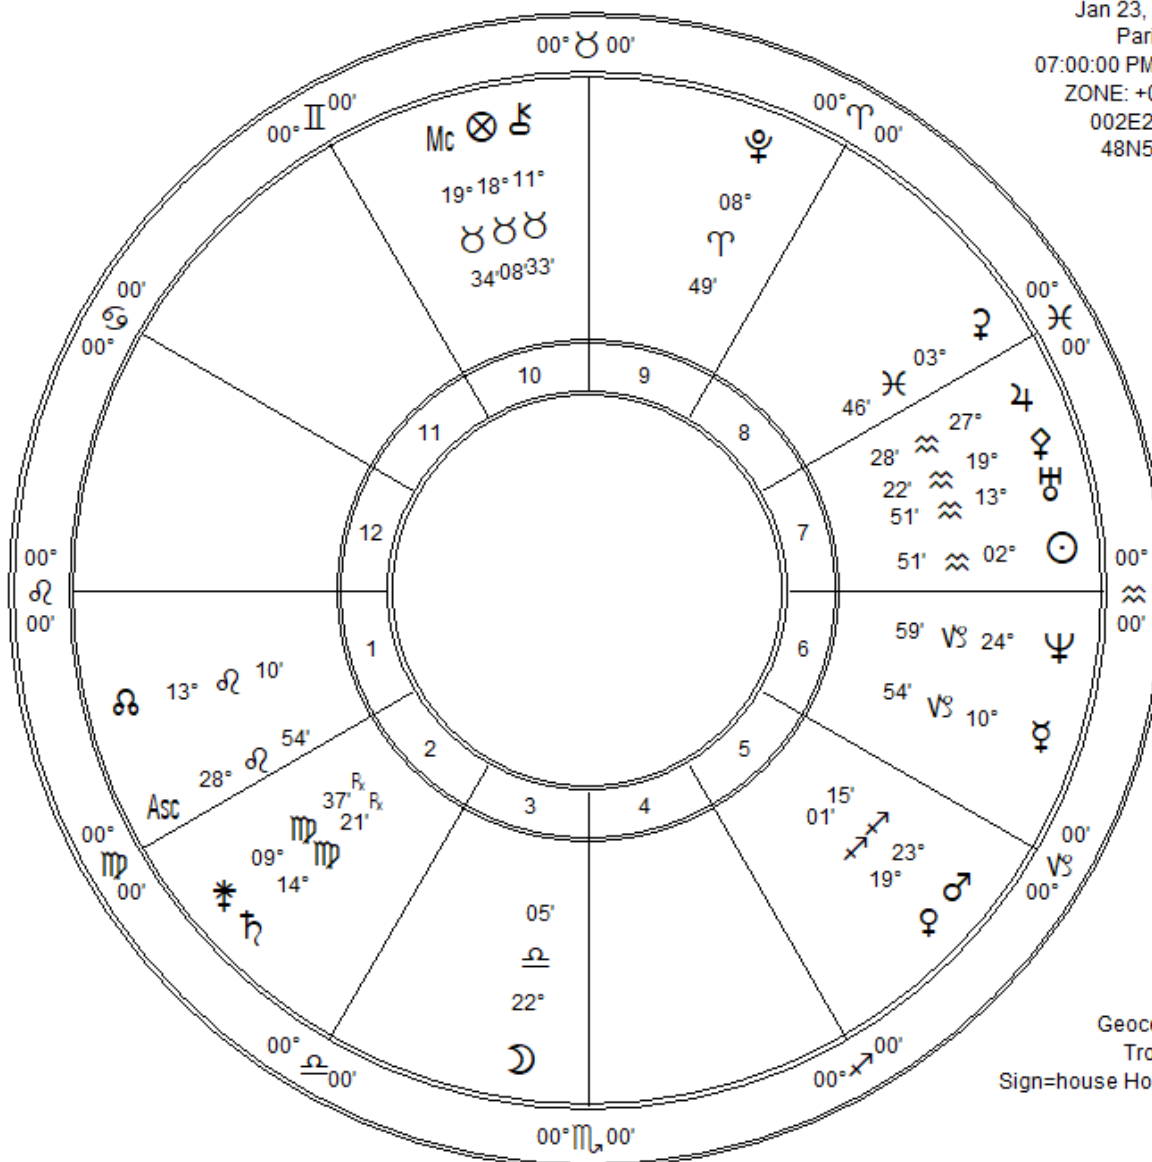

edouard manet
 Jan 23, 1832
 Paris,FR
 07:00:00 PM LMT
 ZONE: +00:00
 002E20'00"
 48N52'00"

Geocentric
 Tropical
 Sign=house Houses

Fir	Ear	Air	Wat
5	7	5	1
Crd	Fix	Mut	
4	9	5	

Chart Compliments of
 leslie marlar
 620 n robin way
 satellite beach, fl 32
 www.lesliemarlar.com

Zodiac Signs	Pl	Planet	Plan's Sign	Hous	Position
♈ Aries	☾	Moon	Libra	3rd	22° 05'
♉ Taurus	☼	Sun	Aquarius	7th	02° 51'
♊ Gemini	☿	Mercury	Capricorn	6th	10° 54'
♋ Cancer	♀	Venus	Sagittarius	5th	19° 01'
♌ Leo	♂	Mars	Sagittarius	5th	23° 15'
♍ Virgo	♃	Jupiter	Aquarius	7th	27° 28'
♎ Libra	♄	Saturn	Virgo	2nd	14° 21' R
♏ Scorpio	♅	Uranus	Aquarius	7th	13° 51'
♐ Sagittarius	♆	Neptune	Capricorn	6th	24° 59'
♑ Capricorn	♇	Pluto	Aries	9th	08° 49'
♒ Aquarius	♁	Node	Leo	1st	13° 10'
♓ Pisces	♁	Midheaven	Taurus	10th	19° 18'
	Asc	Ascendant	Leo	1st	28° 54'