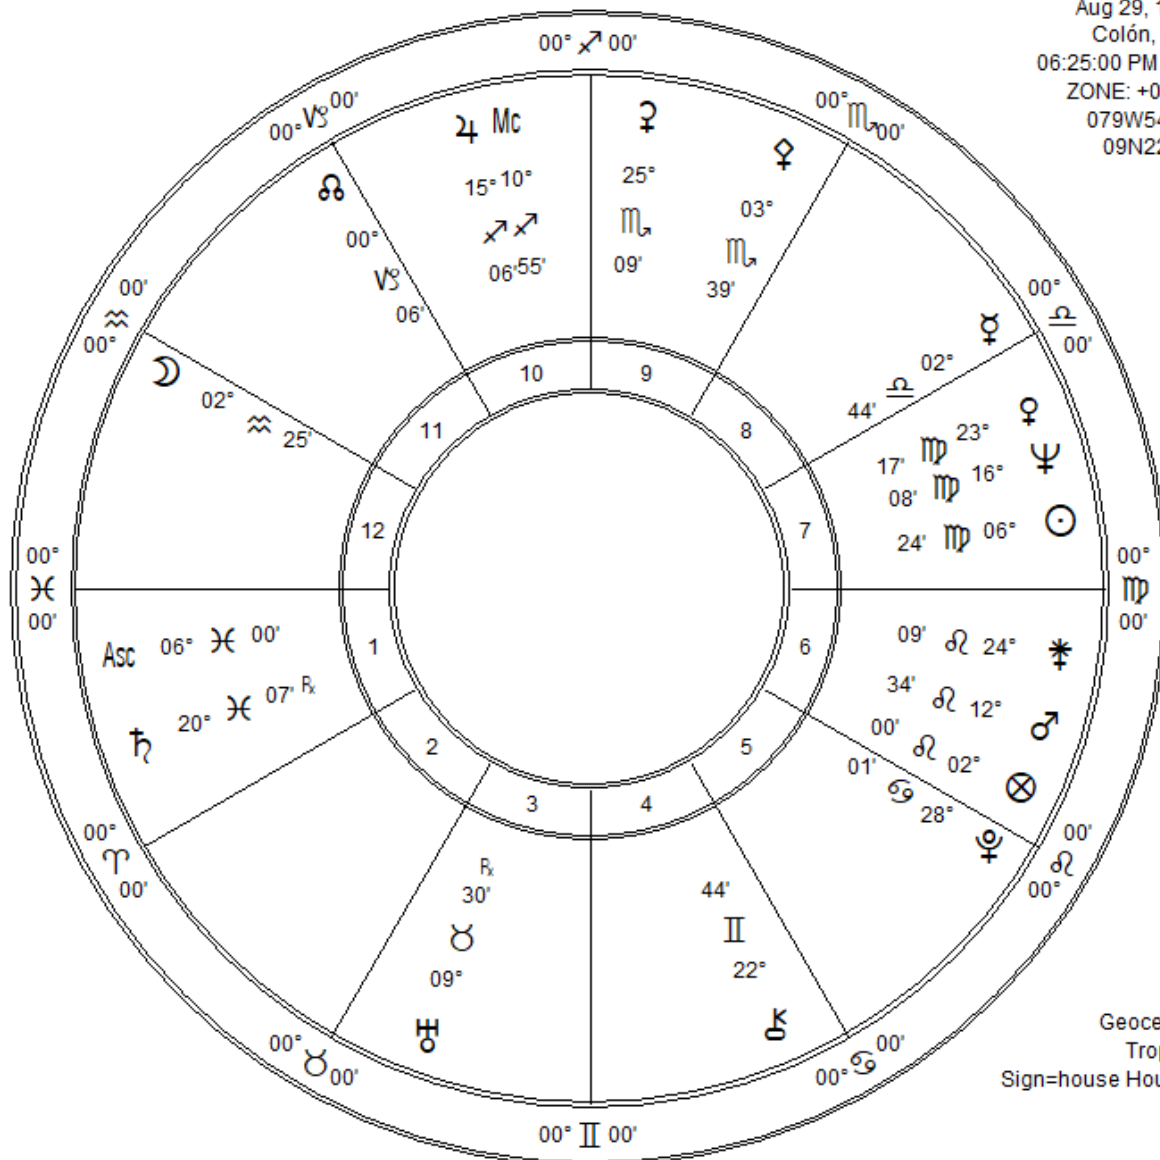

John McCain
 Aug 29, 1936
 Colón, PAN
 06:25:00 PM EST
 ZONE: +05:00
 079W54'00"
 09N22'00"

Geocentric
 Tropical
 Sign=house Houses

Fir	Ear	Air	Wat
5	5	3	5
Crd	Fix	Mut	
3	7	8	

Chart Compliments of
 leslie marlar
 620 n robin way
 satellite beach, fl 32
 www.lesliemarlar.com

Zodiac Signs	Pl	Planet	Plan's Sign	Hous	Position
♈ Aries	☾	Moon	Aquarius	12th	02° ≈ 25'
♉ Taurus	☉	Sun	Virgo	7th	06° ♍ 24'
♊ Gemini	☿	Mercury	Libra	8th	02° ♎ 44'
♋ Cancer	♀	Venus	Virgo	7th	23° ♍ 17'
♌ Leo	♂	Mars	Leo	6th	12° ♌ 34'
♍ Virgo	♃	Jupiter	Sagittarius	10th	15° ♐ 06'
♎ Libra	♄	Saturn	Pisces	1st	20° ♋ 07' R
♏ Scorpio	♅	Uranus	Taurus	3rd	09° ♉ 30' R
♐ Sagittarius	♆	Neptune	Virgo	7th	16° ♍ 08'
♑ Capricorn	♇	Pluto	Cancer	5th	28° ♋ 01'
♒ Aquarius	♁	Node	Capricorn	11th	00° ♑ 06'
♓ Pisces	♁	Midheaven	Sagittarius	10th	10° ♐ 55'
	Asc	Ascendant	Pisces	1st	06° ♋ 00'