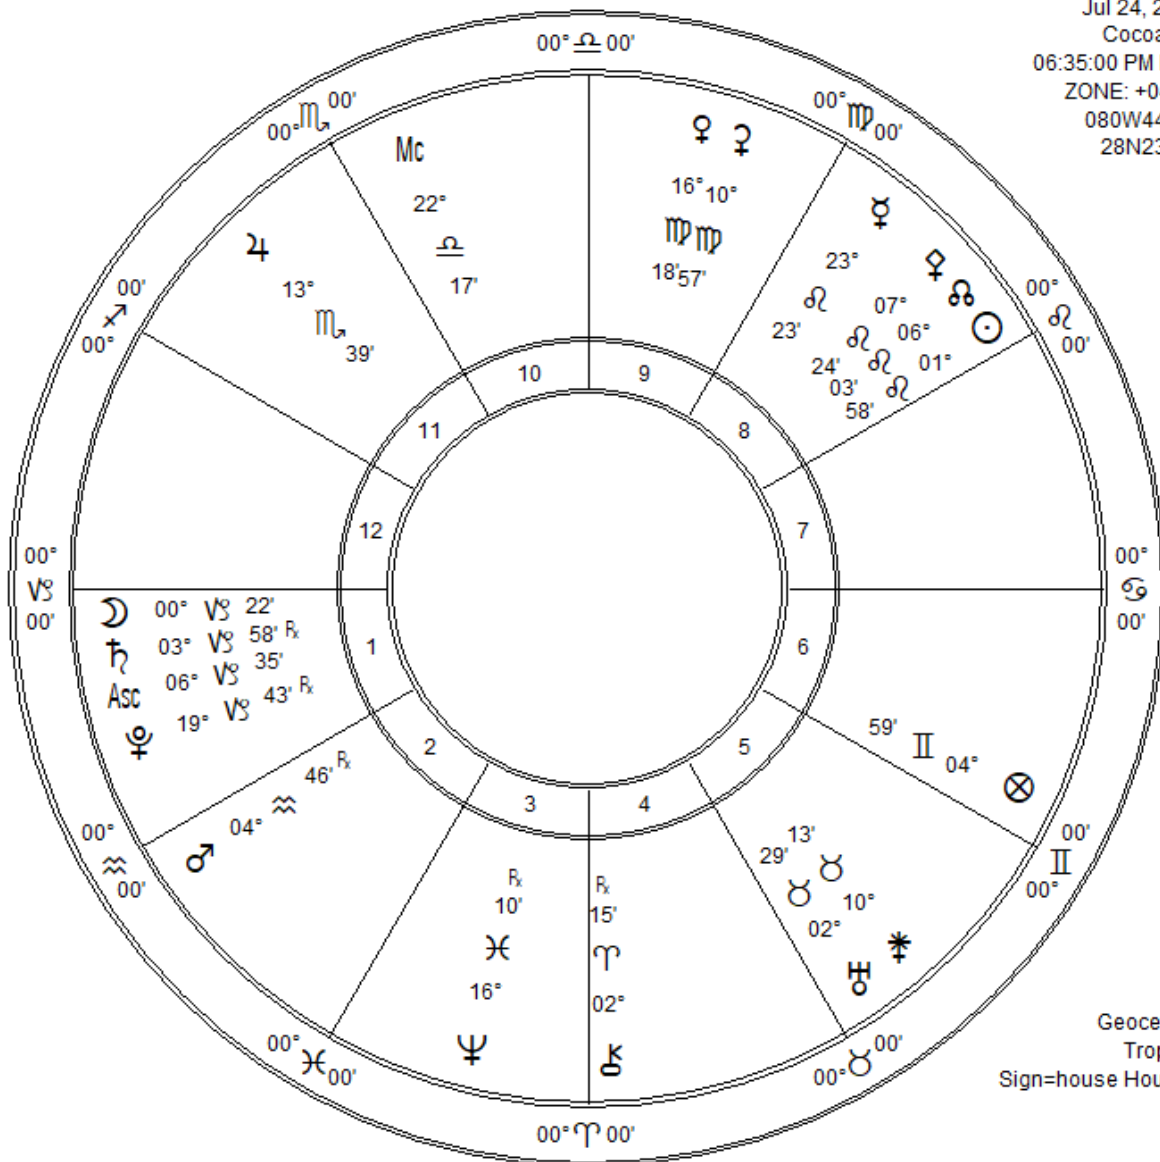

guild 7/18 horary  
 Jul 24, 2018  
 Cocoa, FL  
 06:35:00 PM EDT  
 ZONE: +04:00  
 080W44'32"  
 28N23'09"

Geocentric  
 Tropical  
 Sign=house Houses

Fir	Ear	Air	Wat
5	8	3	2
Crd	Fix	Mut	
6	8	4	

Chart Compliments of  
 leslie marlar  
 620 n robin way  
 satellite beach, fl 32  
 www.lesliemarlar.com

Zodiac Signs	Pl	Planet	Plan's Sign	Hous	Position
♈ Aries	☾	Moon	Capricorn	1st	00° 22'
♉ Taurus	☼	Sun	Leo	8th	01° 48'
♊ Gemini	☿	Mercury	Leo	8th	23° 23'
♋ Cancer	♀	Venus	Virgo	9th	16° 18'
♌ Leo	♂	Mars	Aquarius	2nd	04° 46' R
♍ Virgo	♃	Jupiter	Scorpio	11th	13° 39'
♎ Libra	♄	Saturn	Capricorn	1st	03° 58' R
♏ Scorpio	♅	Uranus	Taurus	5th	02° 29'
♐ Sagittarius	♆	Neptune	Pisces	3rd	16° 10' R
♑ Capricorn	♇	Pluto	Capricorn	1st	19° 43' R
♒ Aquarius	♁	Node	Leo	8th	06° 03'
♓ Pisces	♁	Midheaven	Libra	10th	22° 17'
	Asc	Ascendant	Capricorn	1st	06° 35'