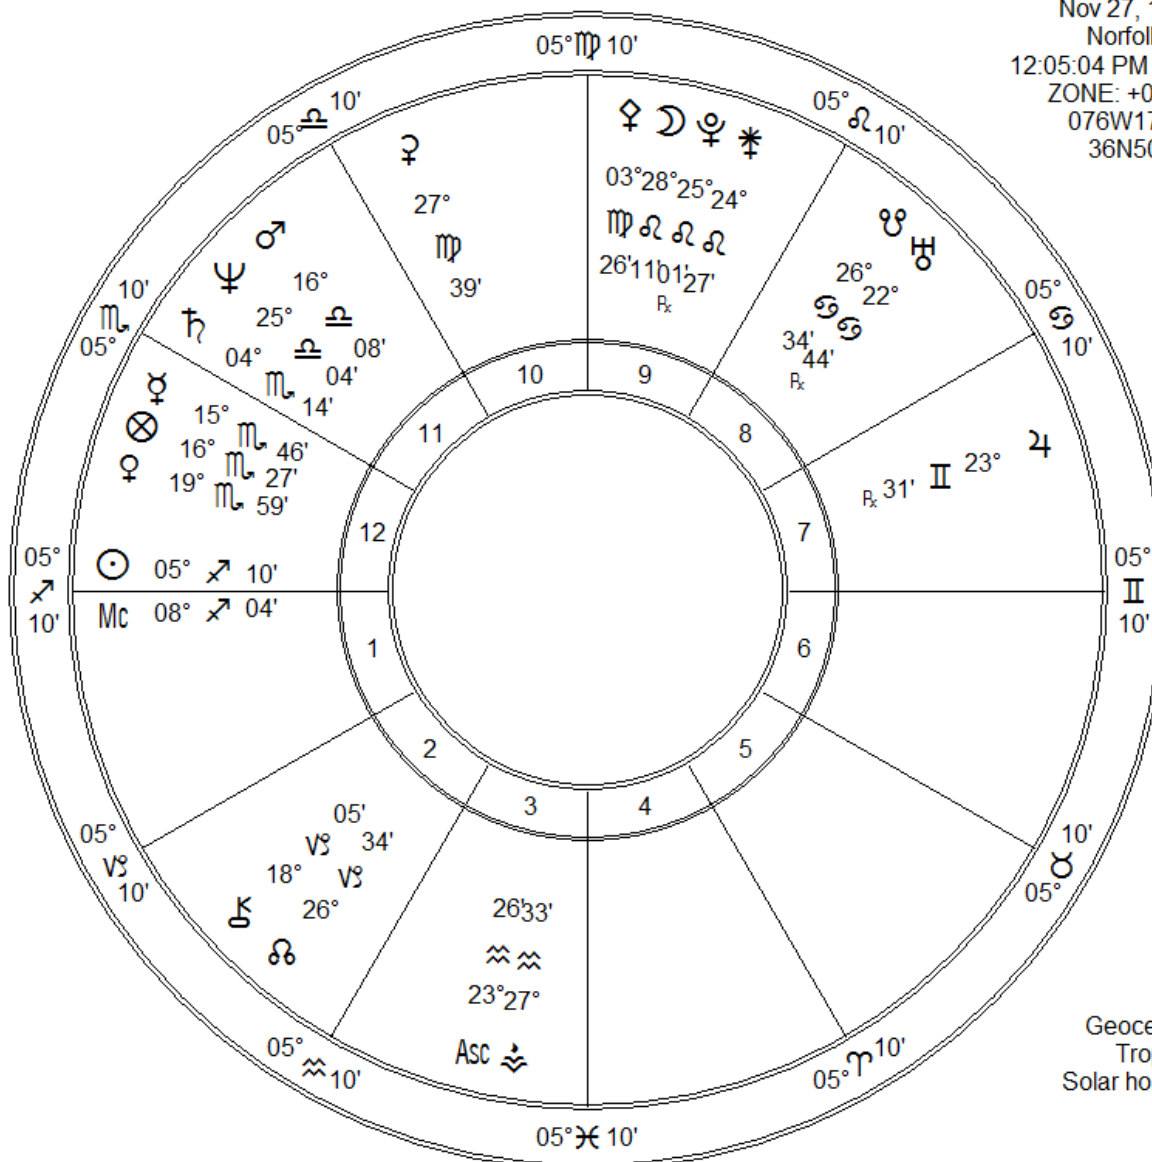

steve bannon
 Nov 27, 1953
 Norfolk, VA
 12:05:04 PM EST
 ZONE: +05:00
 076W17'08"
 36N50'48"

Geocentric
 Tropical
 Solar houses

Fir	Ear	Air	Wat
5	4	5	6
Crd	Fix	Mut	
6	9	5	

Leslie Marlar
 620 N. Robin Way
 Satellite Bch FI 32937
 leslie.marlar@gmail.com
 www.lesliemarlar.com
 321 779-0604

Zodiac Signs	Pl	Planet	Plan's Sign	Hous	Position
♈ Aries	☾	Moon	Leo	9th	28° ♌ 11'
♉ Taurus	☉	Sun	Sagittarius	1st	05° ♐ 10'
♊ Gemini	☿	Mercury	Scorpio	12th	15° ♏ 46'
♋ Cancer	♀	Venus	Scorpio	12th	19° ♏ 59'
♌ Leo	♂	Mars	Libra	11th	16° ♎ 08'
♍ Virgo	♃	Jupiter	Gemini	7th	23° ♊ 31' Rx
♎ Libra	♄	Saturn	Scorpio	11th	04° ♏ 14'
♏ Scorpio	♅	Uranus	Cancer	8th	22° ♋ 44' Rx
♐ Sagittarius	♆	Neptune	Libra	11th	25° ♎ 04'
♑ Capricorn	♇	Pluto	Leo	9th	25° ♌ 01' Rx
♒ Aquarius	♁	Node	Capricorn	2nd	26° ♑ 34'
♓ Pisces	♁	Node	Capricorn	2nd	23° ♑ 26'
	MC	Midheaven	Sagittarius	1st	08° ♐ 04'
	ASC	Ascendant	Aquarius	3rd	23° ♒ 26'