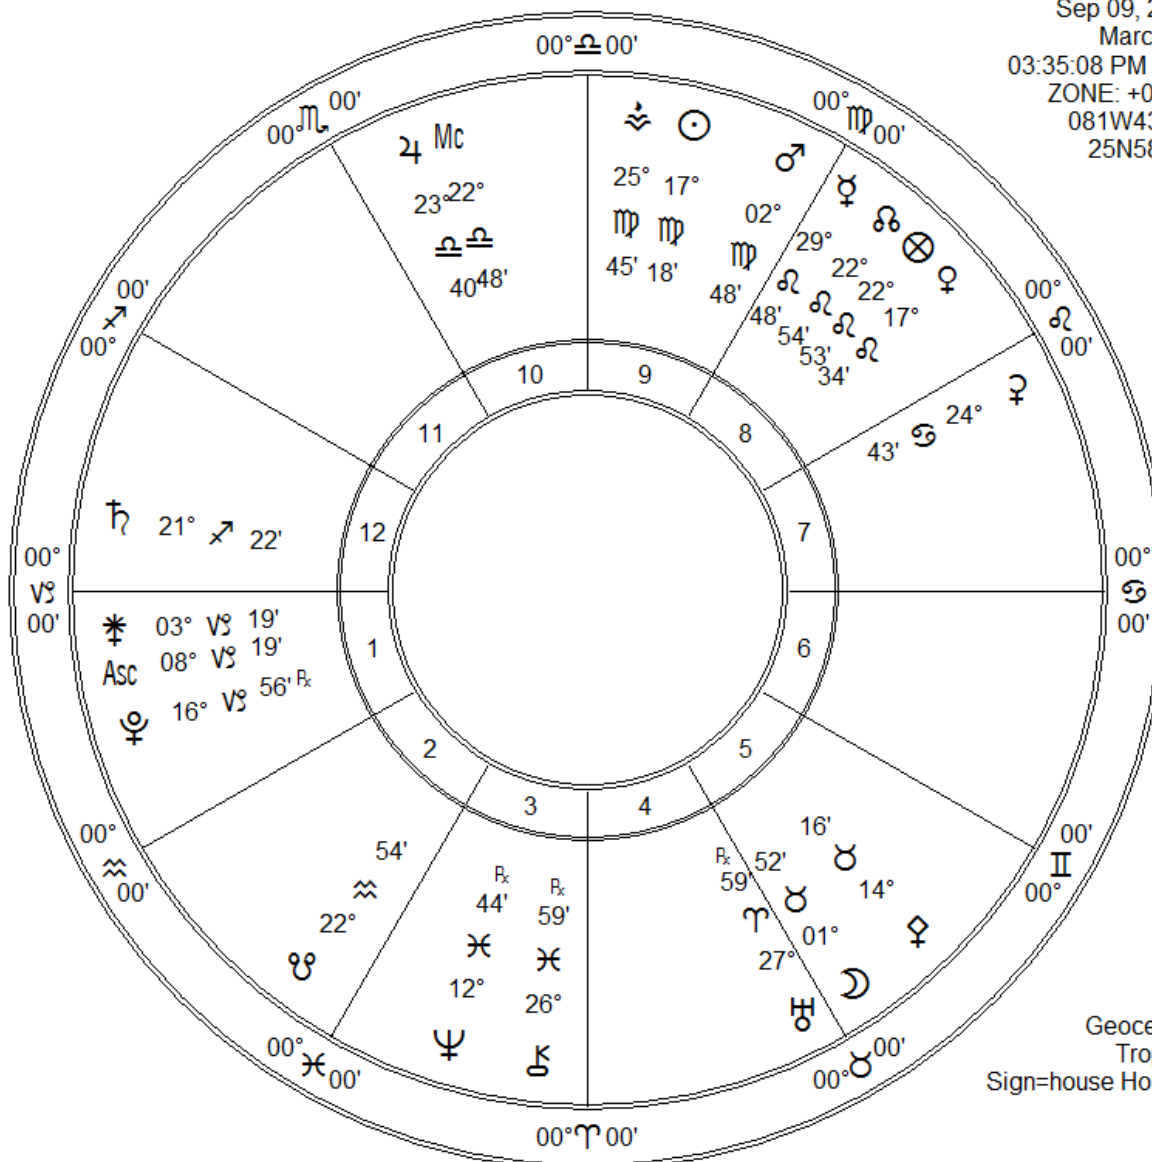

irma marco landfall
 Sep 09, 2017
 Marco, FL
 03:35:08 PM EDT
 ZONE: +04:00
 081W43'45"
 25N58'20"

Fir	Ear	Air	Wat
6	8	3	3
Crd	Fix	Mut	
7	7	6	

Zodiac Signs	Pl	Planet	Plan's Sign	Hous	Position
♈ Aries	☾	Moon	Taurus	5th	01° 52'
♉ Taurus	☉	Sun	Virgo	9th	17° 18'
♊ Gemini	☿	Mercury	Leo	8th	29° 48'
♋ Cancer	♀	Venus	Leo	8th	17° 34'
♌ Leo	♂	Mars	Virgo	9th	02° 48'
♍ Virgo	♃	Jupiter	Libra	10th	23° 40'
♎ Libra	♄	Saturn	Sagittarius	12th	21° 22'
♏ Scorpio	♅	Uranus	Aries	4th	27° 59' Rx
♐ Sagittarius	♆	Neptune	Pisces	3rd	12° 44' Rx
♑ Capricorn	♇	Pluto	Capricorn	1st	16° 56' Rx
♒ Aquarius	♁	Node	Leo	8th	22° 54'
♓ Pisces	♁	Node	Leo	8th	22° 54'
	♁	Midheaven	Libra	10th	22° 48'
	♁	Ascendant	Capricorn	1st	08° 19'