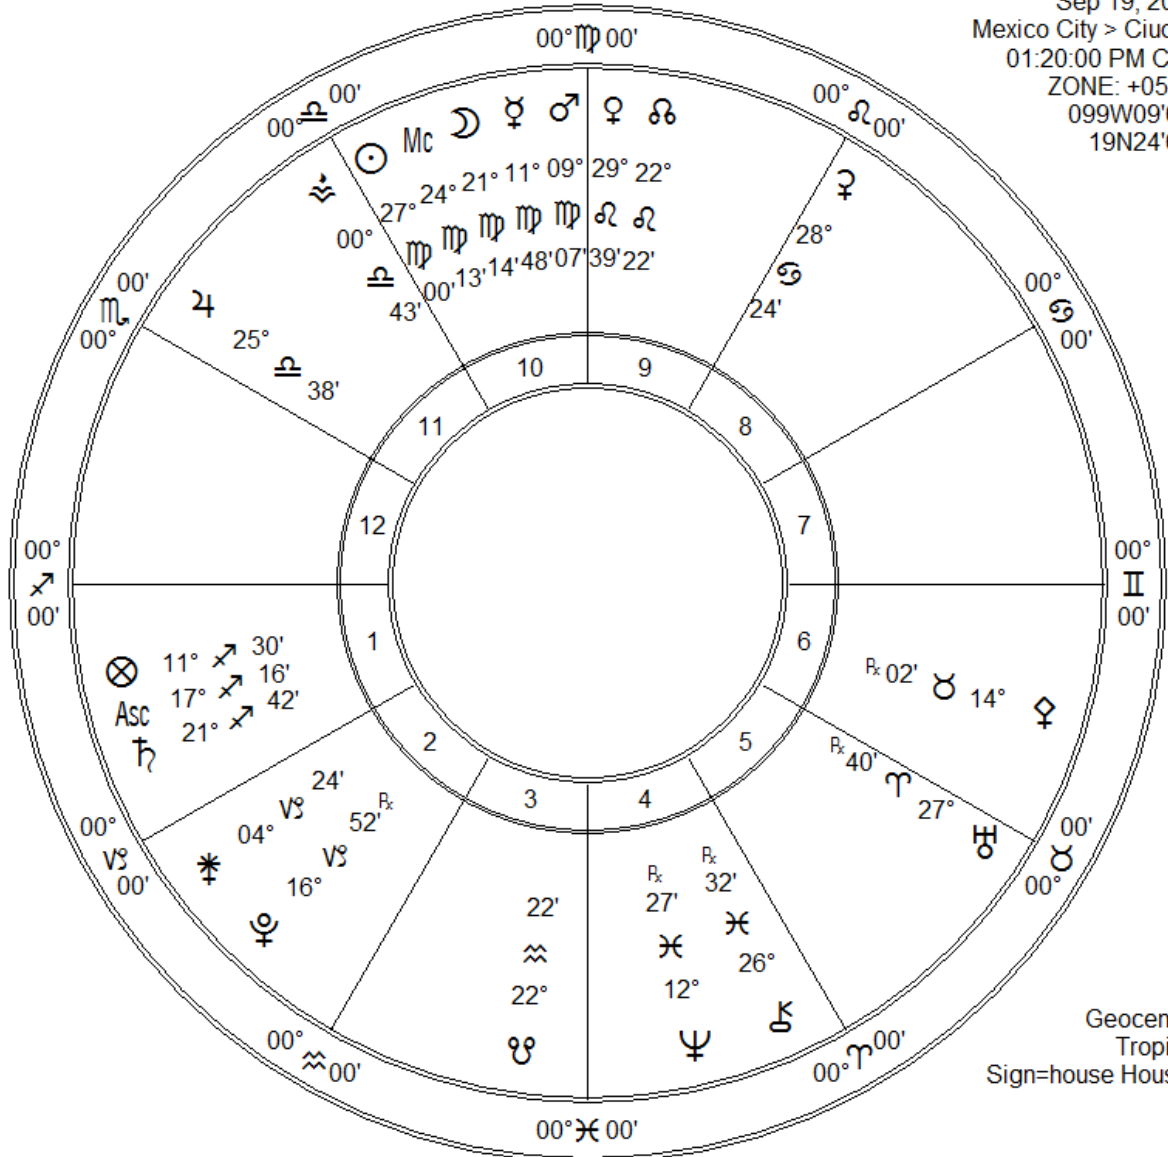

mex quake
 Sep 19, 2017
 Mexico City > Ciudad
 01:20:00 PM CDT
 ZONE: +05:00
 099W09'00"
 19N24'00"

Geocentric
 Tropical
 Sign=house Houses

Fir	Ear	Air	Wat
6	8	3	3
Crd	Fix	Mut	
6	4	10	

Zodiac Signs	Pl	Planet	Plan's Sign	Hous	Position
♈	☾	Moon	Virgo	10th	21° 14'
♉	☉	Sun	Virgo	10th	27° 21' 11" 09'
♊	☿	Mercury	Virgo	10th	11° 48'
♋	♀	Venus	Leo	9th	29° 39'
♌	♂	Mars	Virgo	10th	09° 07'
♍	♃	Jupiter	Libra	11th	25° 38'
♎	♄	Saturn	Sagittarius	1st	21° 42'
♏	♅	Uranus	Aries	5th	27° 40' Rx
♐	♆	Neptune	Pisces	4th	12° 27' Rx
♑	♇	Pluto	Capricorn	2nd	16° 52' Rx
♒	♁	Node	Leo	9th	22° 22'
	MC	Midheaven	Virgo	10th	24° 13'
	ASC	Ascendant	Sagittarius	1st	17° 21' 42'