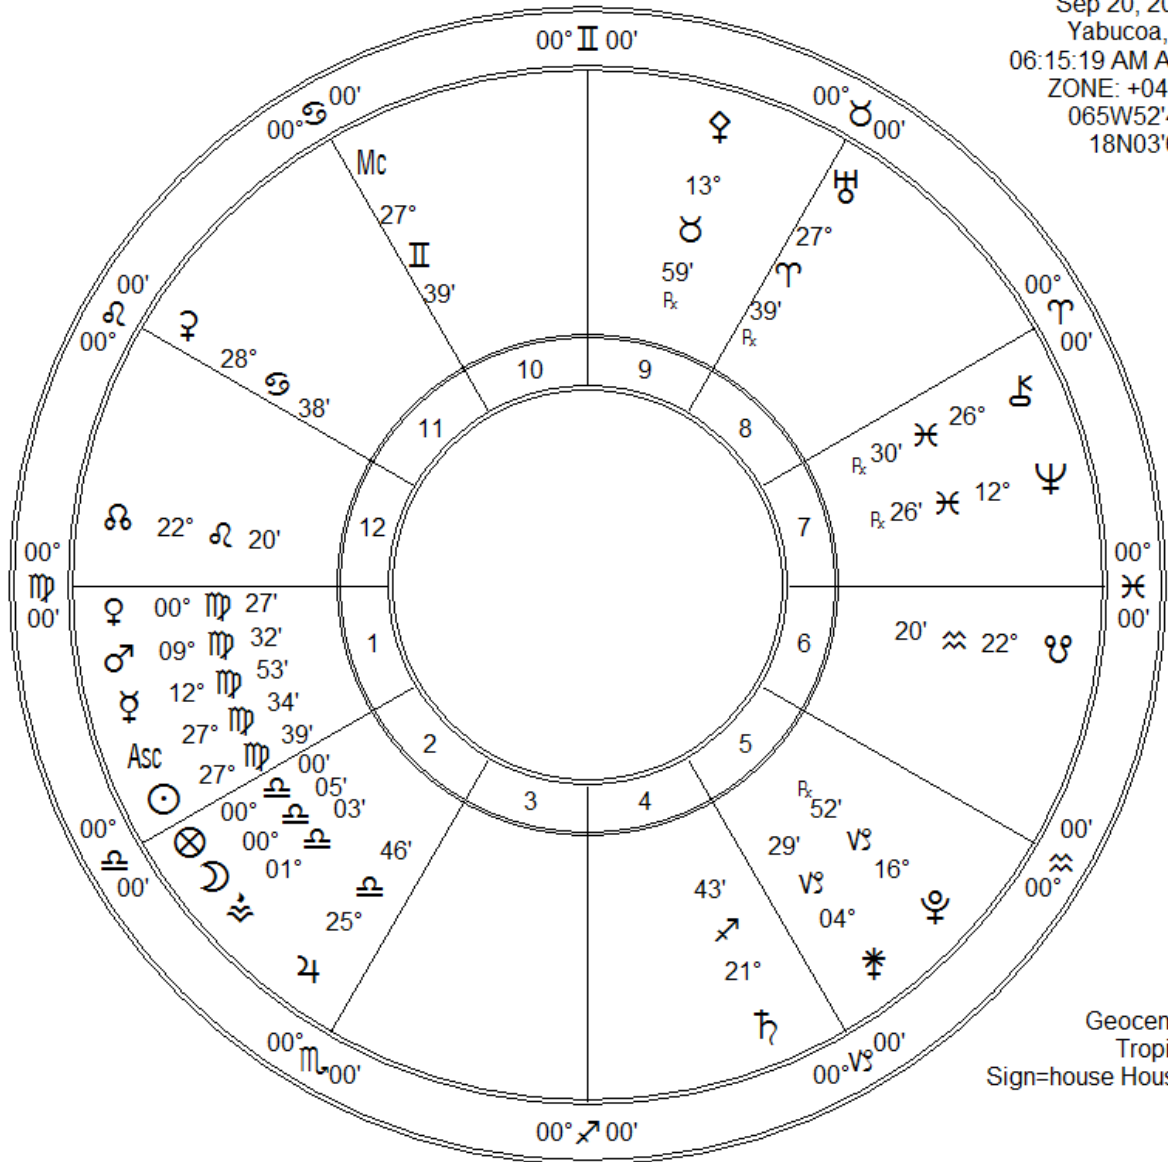

maria pr lanfall
 Sep 20, 2017
 Yabucoa, PR
 06:15:19 AM AST
 ZONE: +04:00
 065W52'47"
 18N03'09"

Geocentric
 Tropical
 Sign=house Houses

Fir	Ear	Air	Wat
3	9	5	3
Crd	Fix	Mut	
7	3	10	

Zodiac Signs	Pl	Planet	Plan's Sign	Hous	Position
♈ Aries	☾	Moon	Libra	2nd	00° 05'
♉ Taurus	☉	Sun	Virgo	1st	27° 11' 39'
♊ Gemini	☿	Mercury	Virgo	1st	12° 11' 53'
♋ Cancer	♀	Venus	Virgo	1st	00° 11' 27'
♌ Leo	♂	Mars	Virgo	1st	09° 11' 32'
♍ Virgo	♃	Jupiter	Libra	2nd	25° 05' 46'
♎ Libra	♄	Saturn	Sagittarius	4th	21° 04' 43'
♏ Scorpio	♅	Uranus	Aries	8th	27° 11' 39' Rx
♐ Sagittarius	♆	Neptune	Pisces	7th	12° 04' 26' Rx
♑ Capricorn	♇	Pluto	Capricorn	5th	16° 05' 52' Rx
♒ Aquarius	♁	Node	Leo	12th	22° 02' 20'
♓ Pisces	♊	Midheaven	Gemini	10th	27° 00' 39'
	♍	Ascendant	Virgo	1st	27° 00' 34'