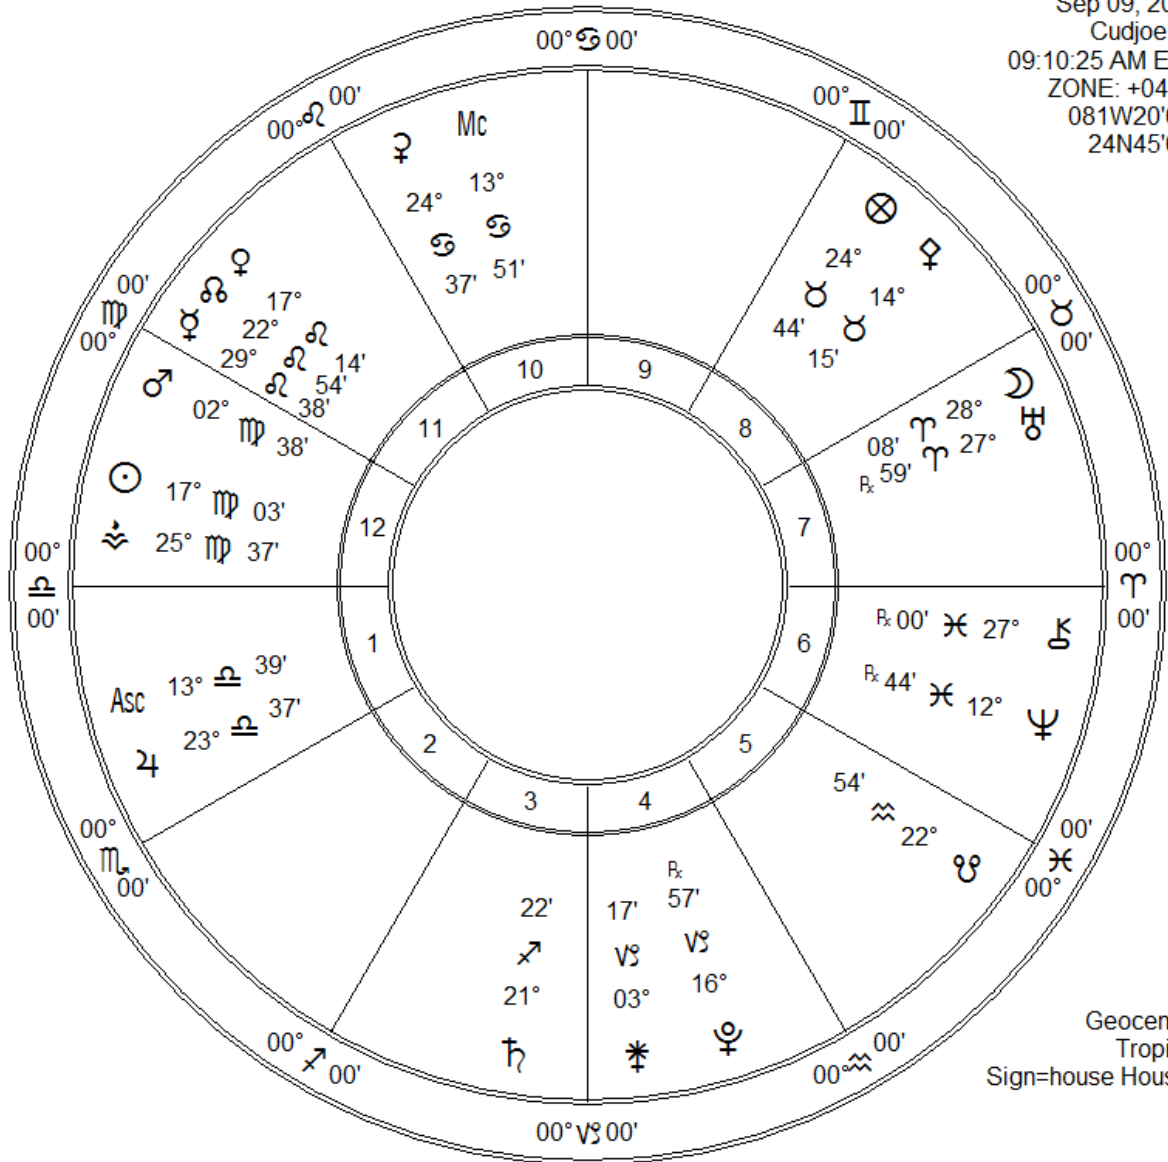

irma keys landfall
 Sep 09, 2017
 Cudjoe, FL
 09:10:25 AM EDT
 ZONE: +04:00
 081W20'00"
 24N45'00"

Geocentric
 Tropical
 Sign=house
 Houses

Fir	Ear	Air	Wat
6	7	3	4
Crd	Fix	Mut	
8	6	6	

Zodiac Signs	Pl	Planet	Plan's Sign	Hous	Position
♈ Aries	♄	Moon	Aries	7th	28° 08' 00"
♉ Taurus	☉	Sun	Virgo	12th	17° 00' 03"
♊ Gemini	☿	Mercury	Leo	11th	29° 02' 38"
♋ Cancer	♀	Venus	Leo	11th	17° 02' 14"
♌ Leo	♂	Mars	Virgo	12th	02° 02' 38"
♍ Virgo	♃	Jupiter	Libra	1st	23° 03' 37"
♎ Libra	♄	Saturn	Sagittarius	3rd	21° 02' 22"
♏ Scorpio	♅	Uranus	Aries	7th	27° 08' 59" Rx
♐ Sagittarius	♆	Neptune	Pisces	6th	12° 00' 44" Rx
♑ Capricorn	♇	Pluto	Capricorn	4th	16° 00' 57" Rx
♒ Aquarius	♁	Node	Leo	11th	22° 00' 54"
♓ Pisces	Mc	Midheaven	Cancer	10th	13° 00' 51"
	Asc	Ascendant	Libra	1st	13° 00' 39"