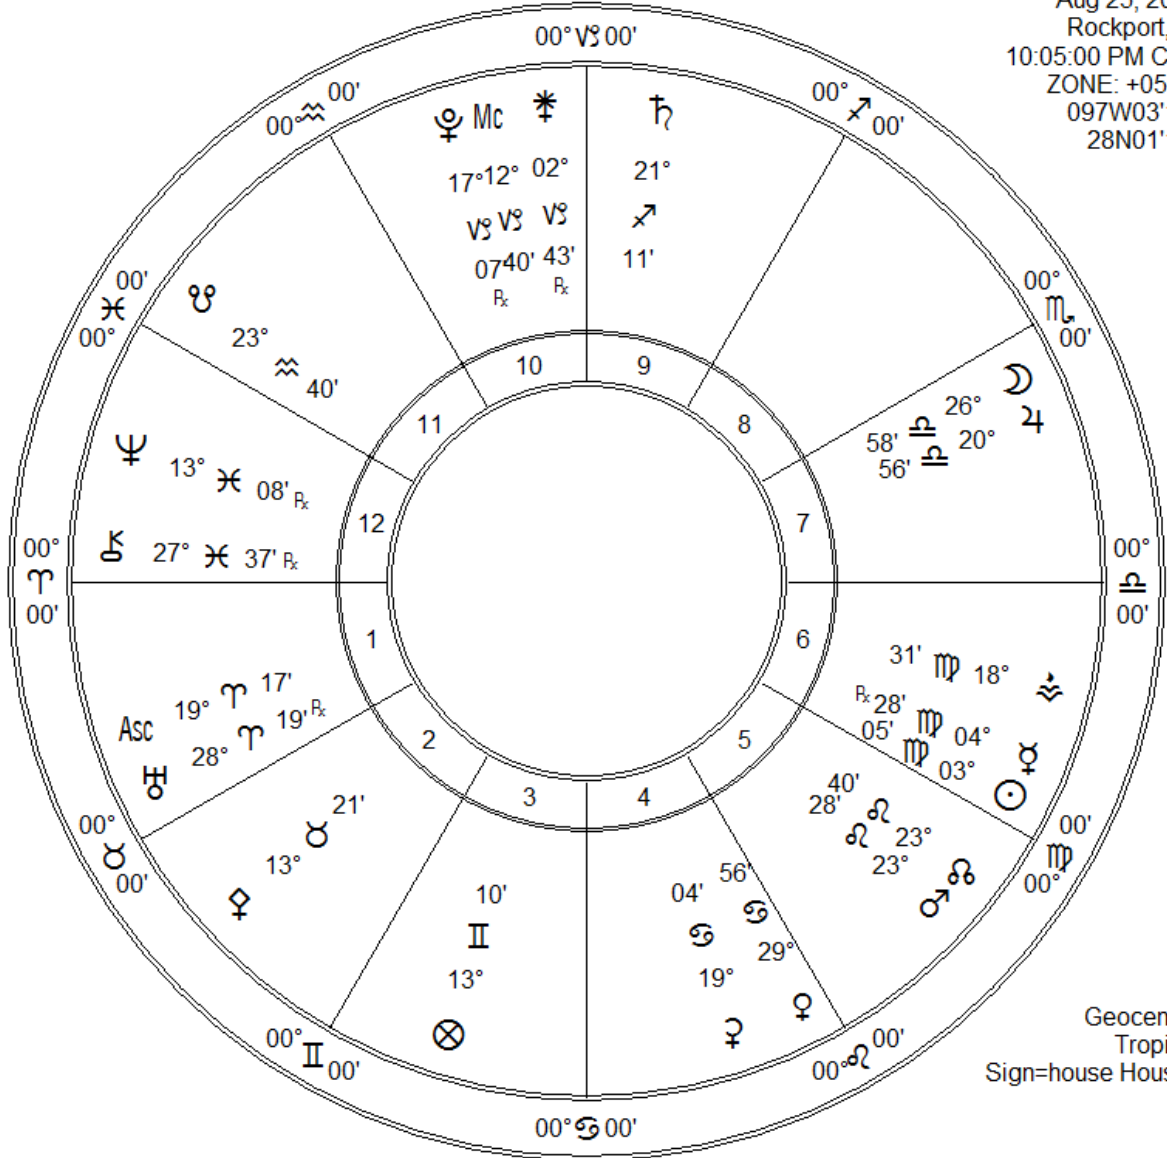

harvey landfall
 Aug 25, 2017
 Rockport, TX
 10:05:00 PM CDT
 ZONE: +05:00
 097W03'15"
 28N01'13"

Fir	Ear	Air	Wat
5	7	4	4
Crd	Fix	Mut	
9	4	7	

Zodiac Signs	Pl	Planet	Plan's Sign	Hous	Position
♈ Aries	☾	Moon	Libra	7th	26° ♁ 58'
♉ Taurus	☉	Sun	Virgo	6th	03° ♎ 05'
♊ Gemini	☿	Mercury	Virgo	6th	04° ♎ 28' Rx
♋ Cancer	♀	Venus	Cancer	4th	29° ♋ 56'
♌ Leo	♂	Mars	Leo	5th	23° ♌ 28'
♍ Virgo	♃	Jupiter	Libra	7th	20° ♎ 56'
♎ Libra	♄	Saturn	Sagittarius	9th	21° ♐ 11'
♏ Scorpio	♅	Uranus	Aries	1st	28° ♈ 19' Rx
♐ Sagittarius	♆	Neptune	Pisces	12th	13° ♑ 08' Rx
♑ Capricorn	♇	Pluto	Capricorn	10th	17° ♑ 07' Rx
♒ Aquarius	♁	Node	Leo	5th	23° ♌ 40'
♓ Pisces	♁	Midheaven	Capricorn	10th	12° ♑ 40'
	♈	Ascendant	Aries	1st	19° ♈ 17'