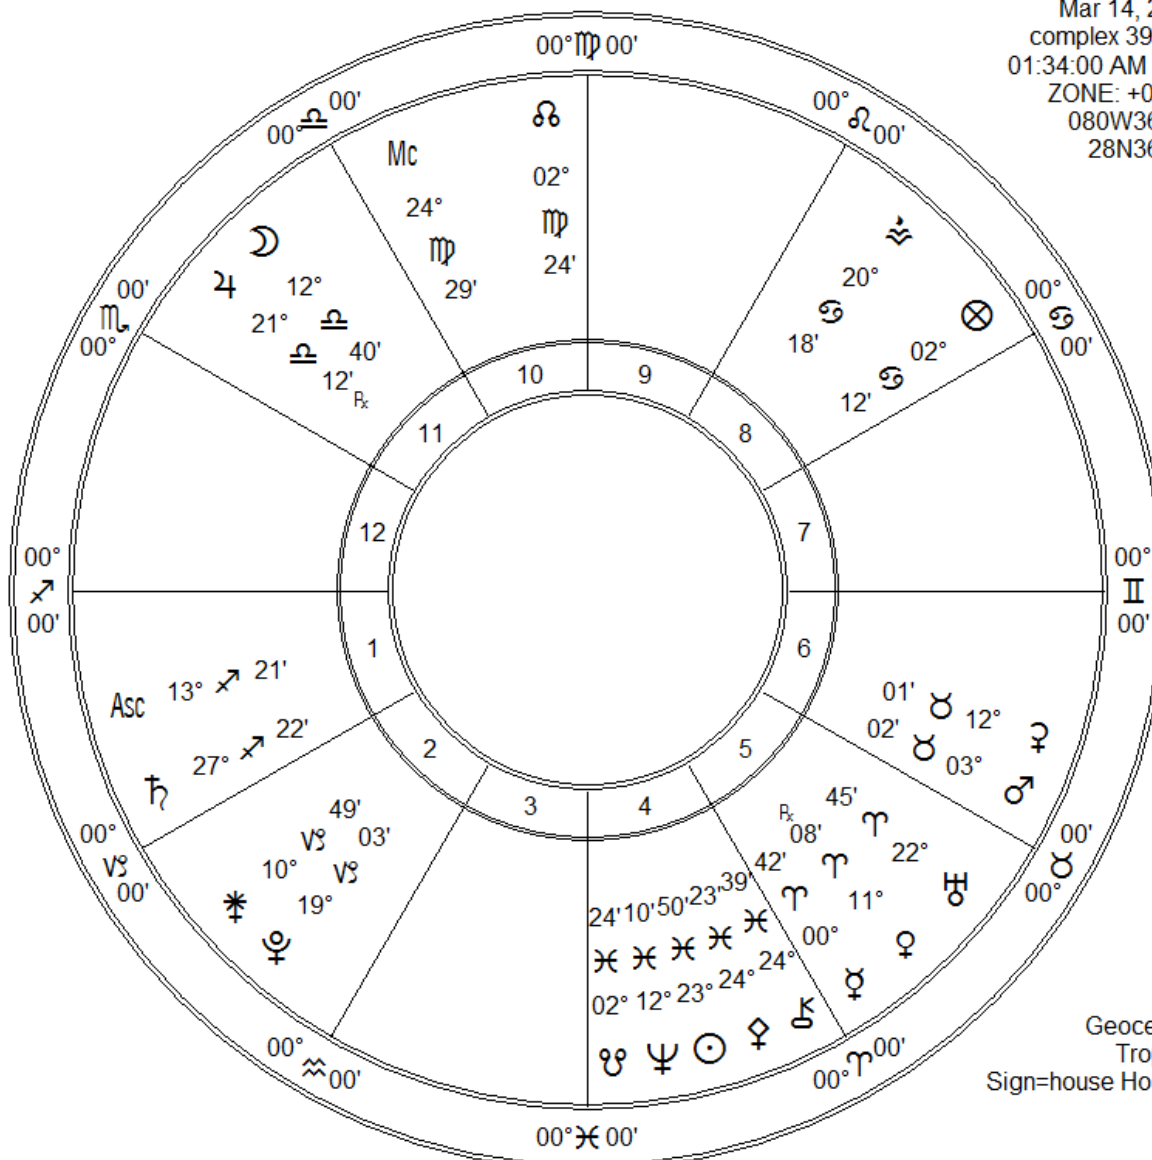

3/14/17 spacex
 Mar 14, 2017
 complex 39a,FL
 01:34:00 AM EDT
 ZONE: +04:00
 080W36'00"
 28N36'00"

Fir	Ear	Air	Wat
5	6	2	7
Crd	Fix	Mut	
9	2	9	

Leslie Marlar
 620 N. Robin Way
 Satellite Bch FI 32937
 leslie.marlar@gmail.com
 www.lesliemarlar.com
 321 779-0604

Zodiac Signs	Pl	Planet	Plan's Sign	Hous	Position
♈ Aries	☾	Moon	Libra	11th	12° ♎ 40'
♉ Taurus	☉	Sun	Pisces	4th	23° ♋ 50'
♊ Gemini	☿	Mercury	Aries	5th	00° ♈ 42'
♋ Cancer	♀	Venus	Aries	5th	11° ♈ 08' R _x
♌ Leo	♂	Mars	Taurus	6th	03° ♉ 02'
♍ Virgo	♃	Jupiter	Libra	11th	21° ♎ 12' R _x
♎ Libra	♄	Saturn	Sagittarius	1st	27° ♐ 22'
♏ Scorpio	♅	Uranus	Aries	5th	22° ♈ 45'
♐ Sagittarius	♆	Neptune	Pisces	4th	12° ♋ 10'
♑ Capricorn	♇	Pluto	Capricorn	2nd	19° ♑ 03'
♒ Aquarius	♁	Node	Virgo	10th	02° ♍ 24'
♓ Pisces	♁	Node	Virgo	10th	24° ♍ 29'
	Mc	Midheaven	Virgo	10th	24° ♍ 29'
	Asc	Ascendant	Sagittarius	1st	13° ♐ 21'