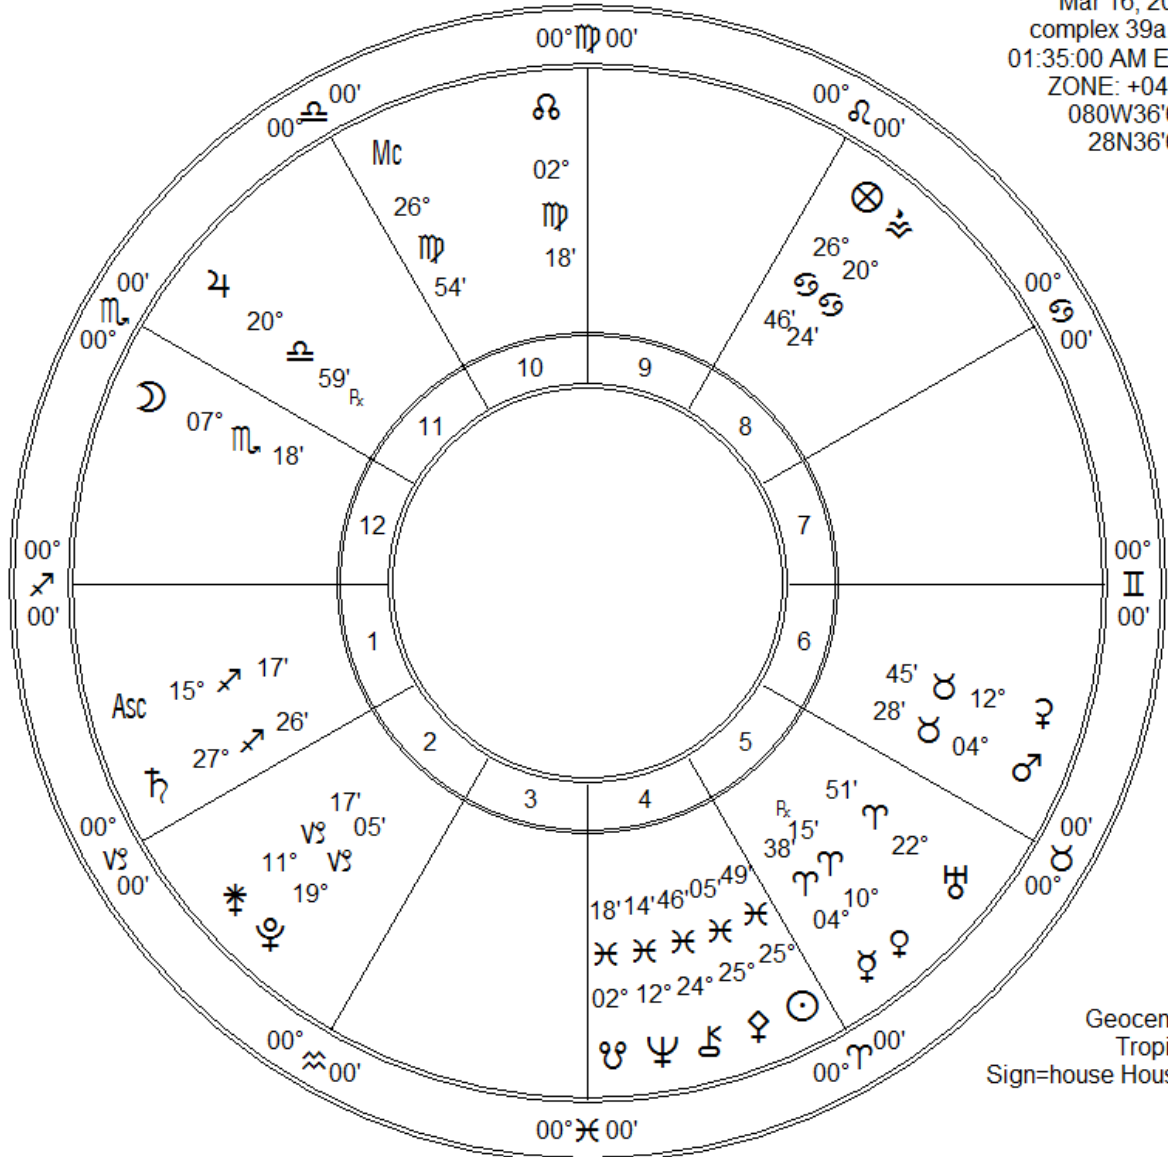

1st 3/16/17 spacex
 Mar 16, 2017
 complex 39a,FL
 01:35:00 AM EDT
 ZONE: +04:00
 080W36'00"
 28N36'00"

Fir	Ear	Air	Wat
5	6	1	8
Crd	Fix	Mut	
8	3	9	

Zodiac Signs	Pl	Planet	Plan's Sign	Hous	Position
♈ Aries	☾	Moon	Scorpio	12th	07°♏,18'
♉ Taurus	☉	Sun	Pisces	4th	25°♋49'
♊ Gemini	☿	Mercury	Aries	5th	04°♈38'
♋ Cancer	♀	Venus	Aries	5th	10°♈15' ^{Rx}
♌ Leo	♂	Mars	Taurus	6th	04°♉28'
♍ Virgo	♃	Jupiter	Libra	11th	20°♎59' ^{Rx}
♎ Libra	♄	Saturn	Sagittarius	1st	27°♐26'
♏ Scorpio	♅	Uranus	Aries	5th	22°♈51'
♐ Sagittarius	♆	Neptune	Pisces	4th	12°♋14'
♑ Capricorn	♇	Pluto	Capricorn	2nd	19°♑05'
♒ Aquarius	♁	Node	Virgo	10th	02°♍18'
♓ Pisces	♁	Midheaven	Virgo	10th	26°♍54'
	♁	Ascendant	Sagittarius	1st	15°♐17'