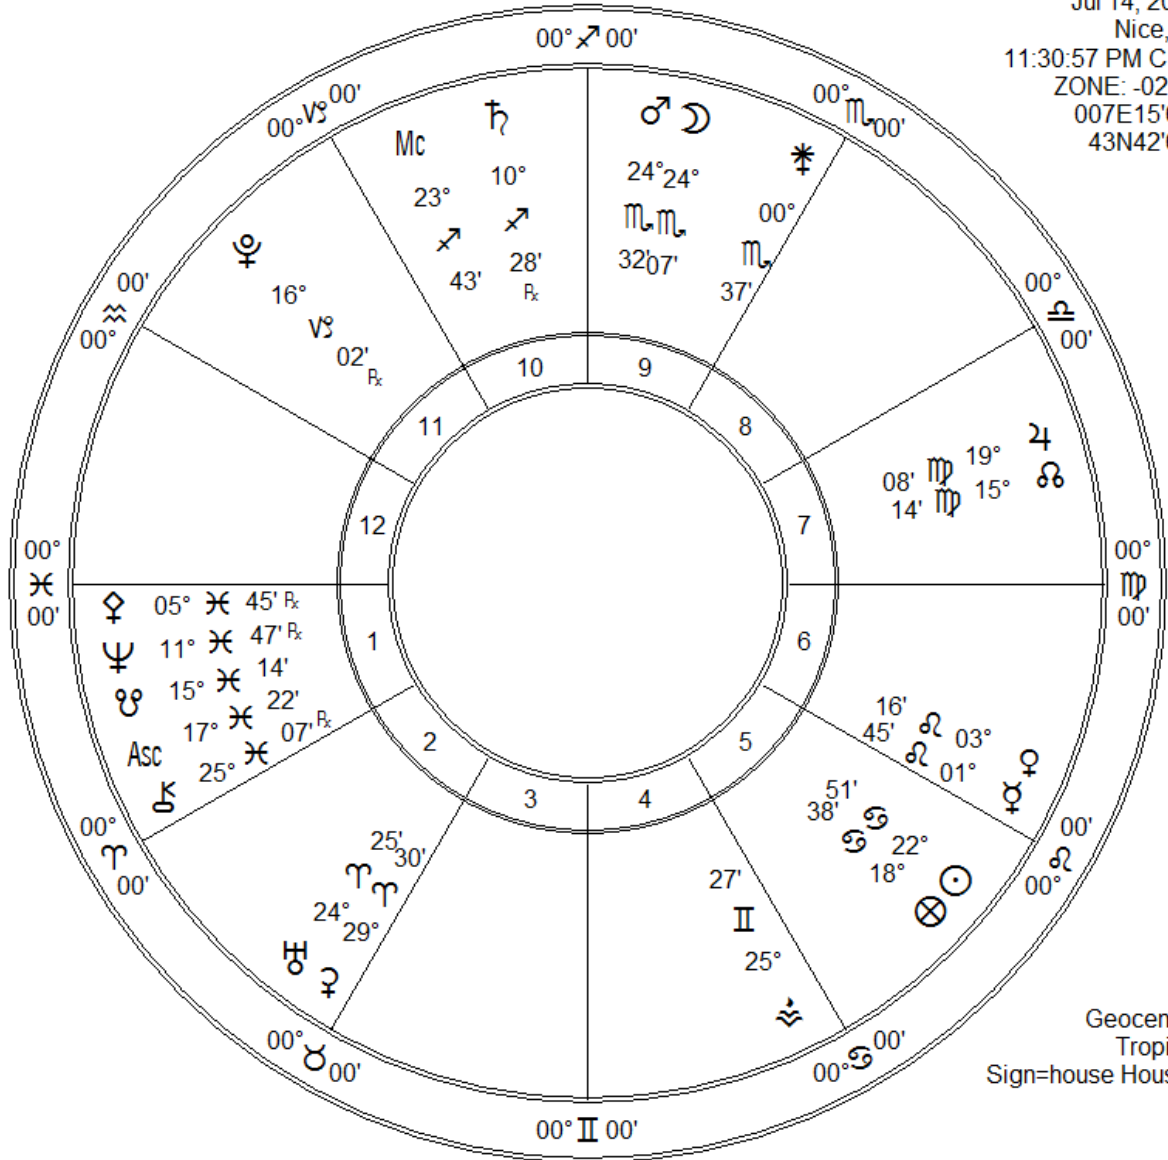

massacre nice
 Jul 14, 2016
 Nice,FR
 11:30:57 PM CED
 ZONE: -02:00
 007E15'00"
 43N42'00"

Fir	Ear	Air	Wat
6	3	1	10
Crd	Fix	Mut	
5	5	10	

Leslie Marlar
 620 N. Robin Way
 Satellite Bch FI 32937
 leslie.marlar@gmail.com
 www.lesliemarlar.com
 321 779-0604

Zodiac Signs	Pl	Planet	Plan's Sign	Hous	Position
♈ Aries	☾	Moon	Scorpio	9th	24°♌07'
♉ Taurus	☉	Sun	Cancer	5th	22°♋51'
♊ Gemini	☿	Mercury	Leo	6th	01°♌45'
♋ Cancer	♀	Venus	Leo	6th	03°♌16'
♌ Leo	♂	Mars	Scorpio	9th	24°♌32'
♍ Virgo	♃	Jupiter	Virgo	7th	19°♍08'
♎ Libra	♄	Saturn	Sagittarius	10th	10°♐28' Rx
♏ Scorpio	♅	Uranus	Aries	2nd	24°♈25'
♐ Sagittarius	♆	Neptune	Pisces	1st	11°♋47' Rx
♑ Capricorn	♇	Pluto	Capricorn	11th	16°♑02' Rx
♒ Aquarius	♁	Node	Virgo	7th	15°♍14'
♓ Pisces	♁	Midheaven	Sagittarius	10th	23°♐43'
	ASC	Ascendant	Pisces	1st	17°♋22'