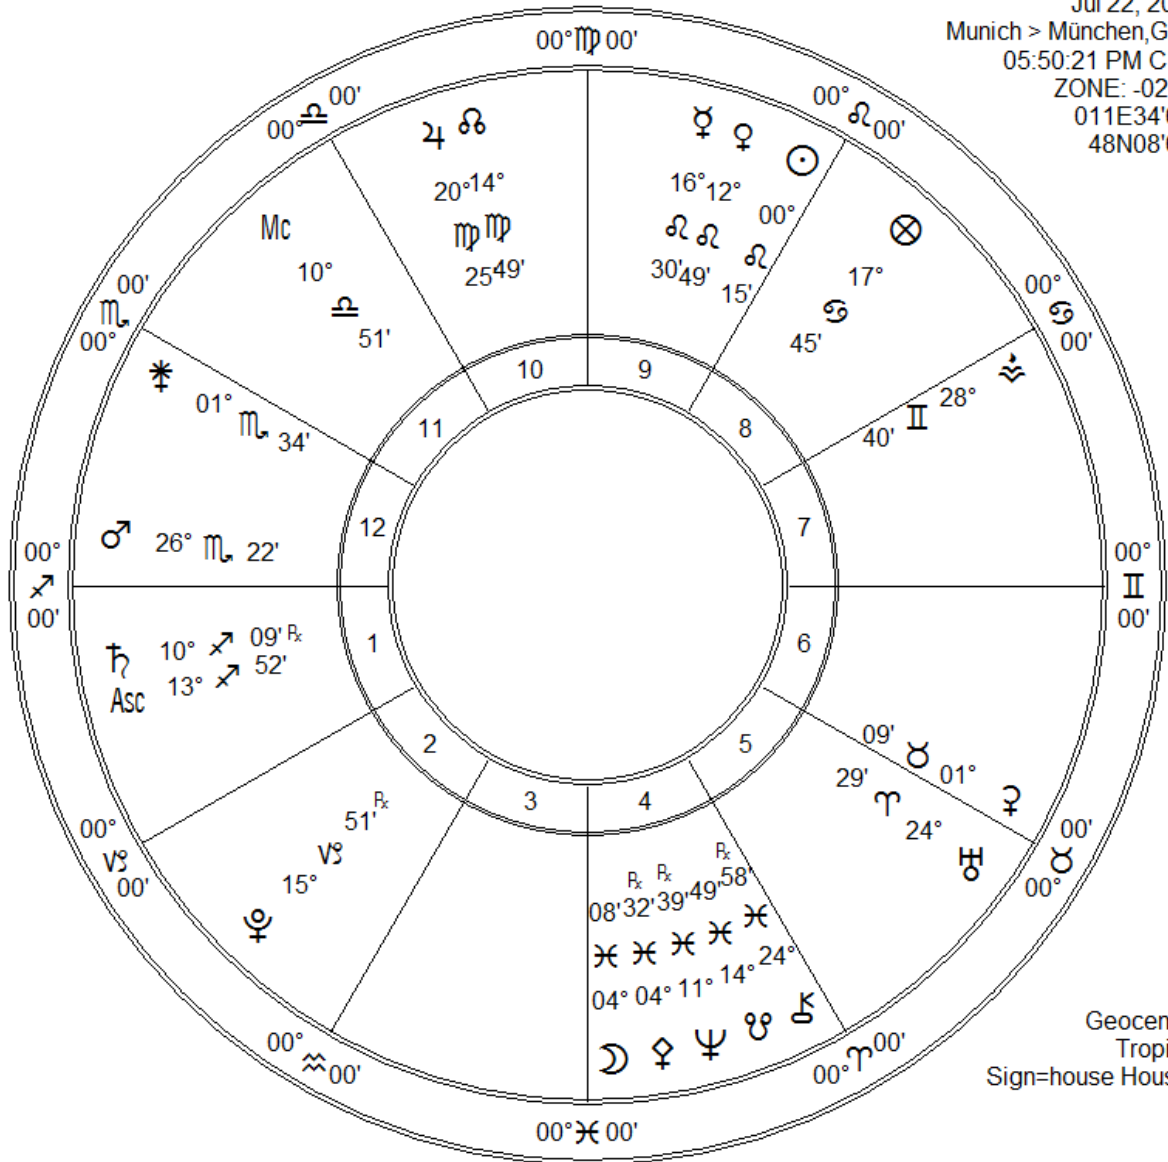

munich shooting  
 Jul 22, 2016  
 Munich > München, GER  
 05:50:21 PM CED  
 ZONE: -02:00  
 011E34'00"  
 48N08'00"

Fir	Ear	Air	Wat
6	4	2	8
Crd	Fix	Mut	
4	6	10	

Leslie Marlar  
 620 N. Robin Way  
 Satellite Bch FI 32937  
 leslie.marlar@gmail.com  
 www.lesliemarlar.com  
 321 779-0604

Zodiac Signs	Pl	Planet	Plan's Sign	Hous	Position
♈ Aries	☾	Moon	Pisces	4th	04° ♋ 08'
♉ Taurus	☉	Sun	Leo	9th	00° ♌ 15'
♊ Gemini	☿	Mercury	Leo	9th	16° ♌ 30'
♋ Cancer	♀	Venus	Leo	9th	12° ♌ 49'
♌ Leo	♂	Mars	Scorpio	12th	26° ♍ 22'
♍ Virgo	♃	Jupiter	Virgo	10th	20° ♍ 25'
♎ Libra	♄	Saturn	Sagittarius	1st	10° ♎ 09' R <sub>x</sub>
♏ Scorpio	♅	Uranus	Aries	5th	24° ♈ 29'
♐ Sagittarius	♆	Neptune	Pisces	4th	11° ♋ 39' R <sub>x</sub>
♑ Capricorn	♇	Pluto	Capricorn	2nd	15° ♑ 51' R <sub>x</sub>
♒ Aquarius	♁	Node	Virgo	10th	14° ♍ 49'
♓ Pisces	♊	Midheaven	Libra	11th	10° ♎ 51'
	ASC	Ascendant	Sagittarius	1st	13° ♎ 52'