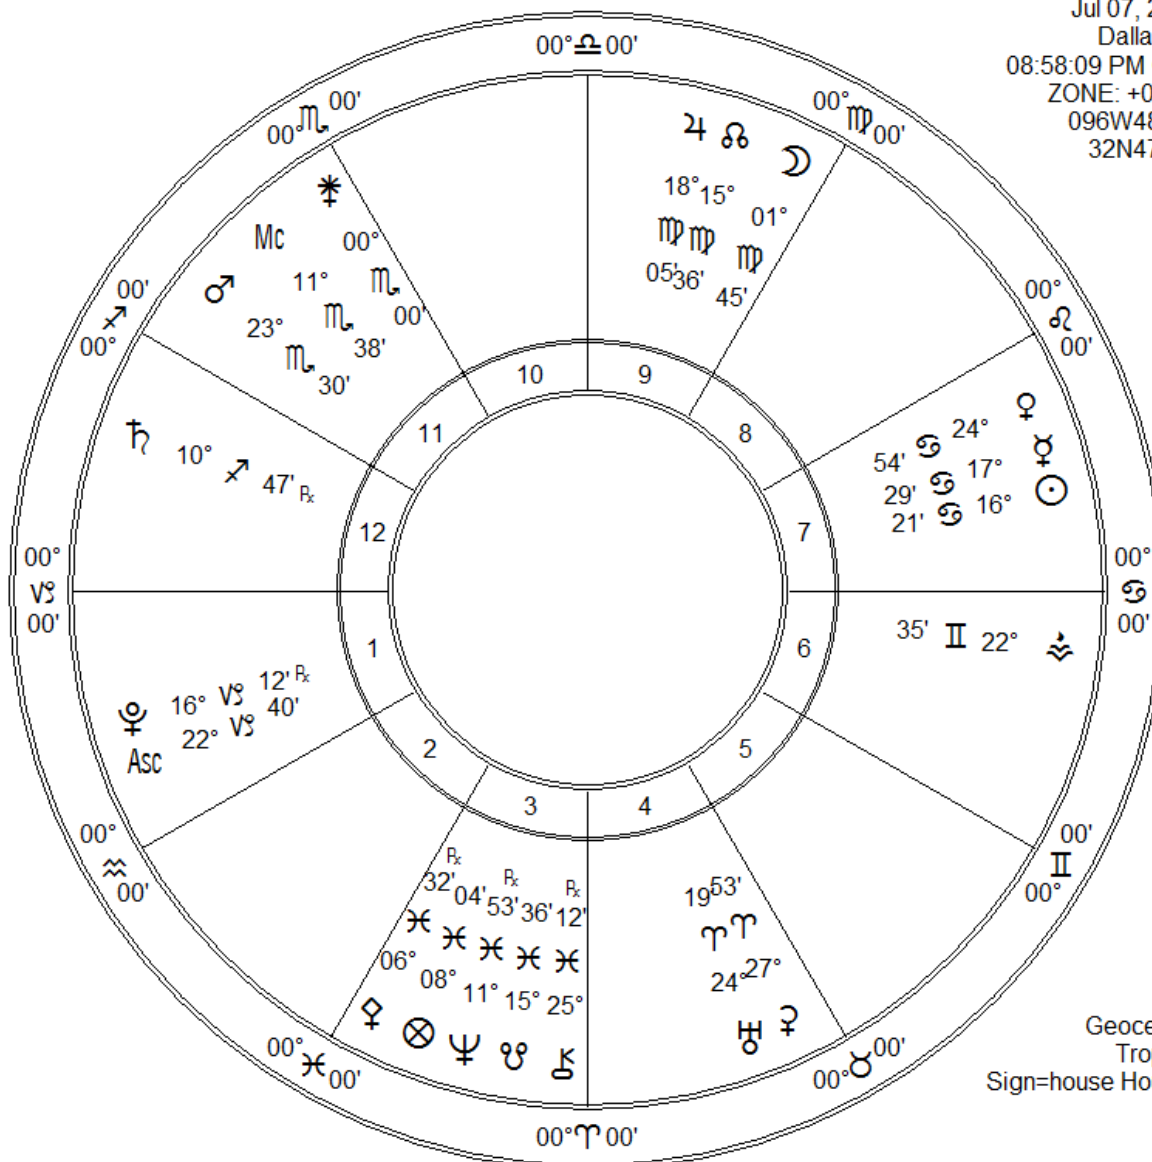

dallas shooting
 Jul 07, 2016
 Dallas, TX
 08:58:09 PM CDT
 ZONE: +05:00
 096W48'00"
 32N47'00"

Geocentric
 Tropical
 Sign=house Houses

Fir	Ear	Air	Wat
3	5	2	10
Crd	Fix	Mut	
8	2	10	

Zodiac Signs	Pl	Planet	Plan's Sign	Hous	Position
♈ Aries	☾	Moon	Virgo	9th	01°♍45'
♉ Taurus	☉	Sun	Cancer	7th	16°♋21'
♊ Gemini	☿	Mercury	Cancer	7th	17°♋29'
♋ Cancer	♀	Venus	Cancer	7th	24°♋54'
♌ Leo	♂	Mars	Scorpio	11th	23°♏30'
♍ Virgo	♃	Jupiter	Virgo	9th	18°♍05'
♎ Libra	♄	Saturn	Sagittarius	12th	10°♐47' Rx
♏ Scorpio	♅	Uranus	Aries	4th	24°♈19'
♐ Sagittarius	♆	Neptune	Pisces	3rd	11°♋53' Rx
♑ Capricorn	♇	Pluto	Capricorn	1st	16°♑12' Rx
♒ Aquarius	♁	Node	Virgo	9th	15°♍36'
♓ Pisces	♁	Midheaven	Scorpio	11th	11°♏38'
	ASC	Ascendant	Capricorn	1st	22°♑40'