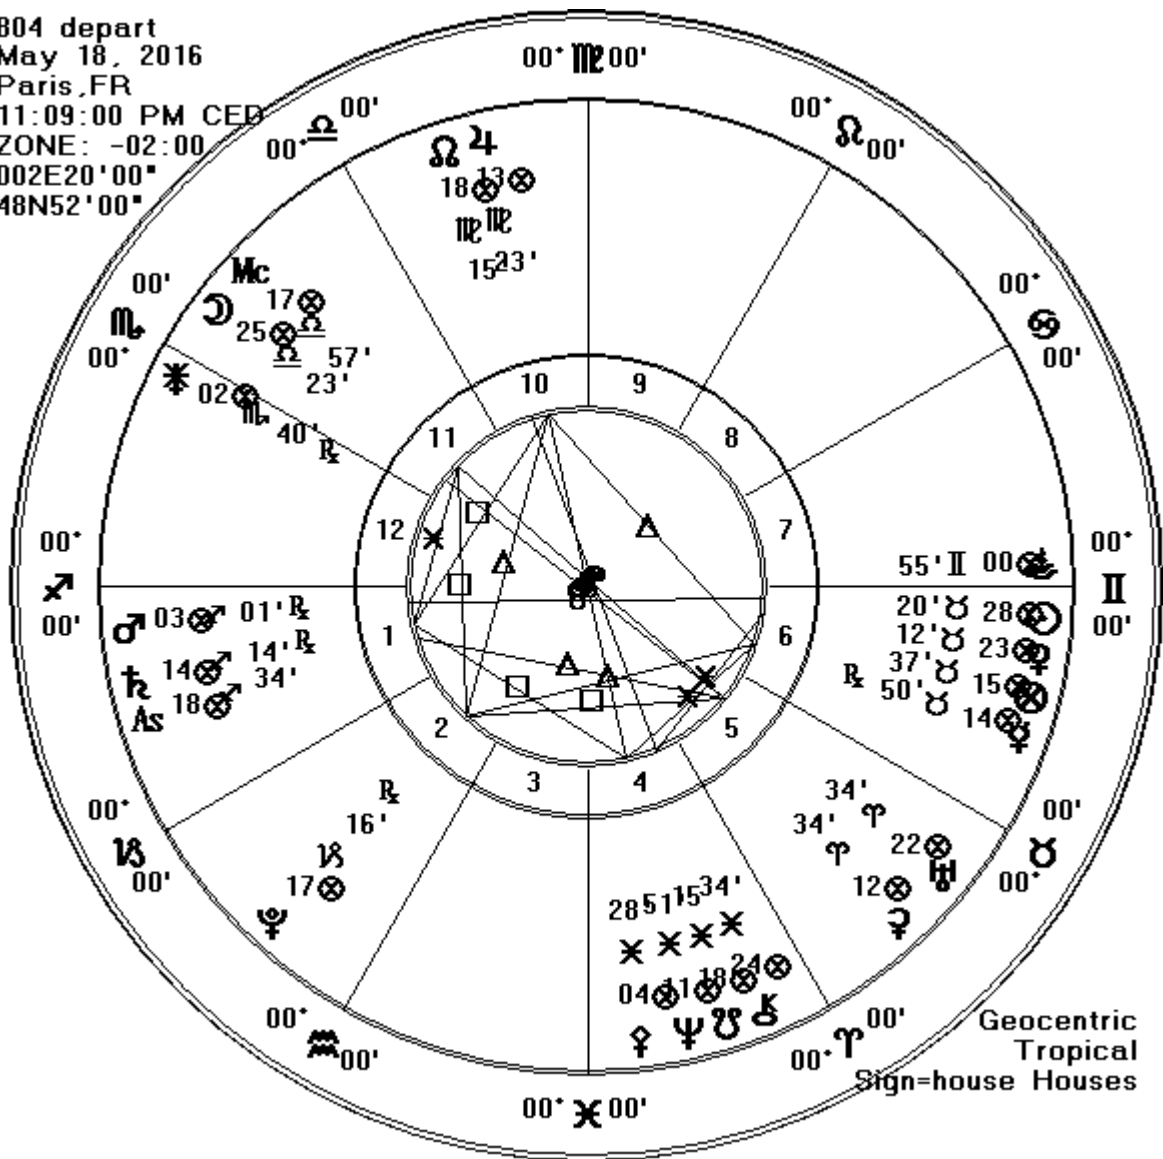

804 depart
 May 18, 2016
 Paris, FR
 11:09:00 PM CED
 ZONE: -02:00
 002E20'00"
 48N52'00"

Geocentric
 Tropical
 Sign=house Houses