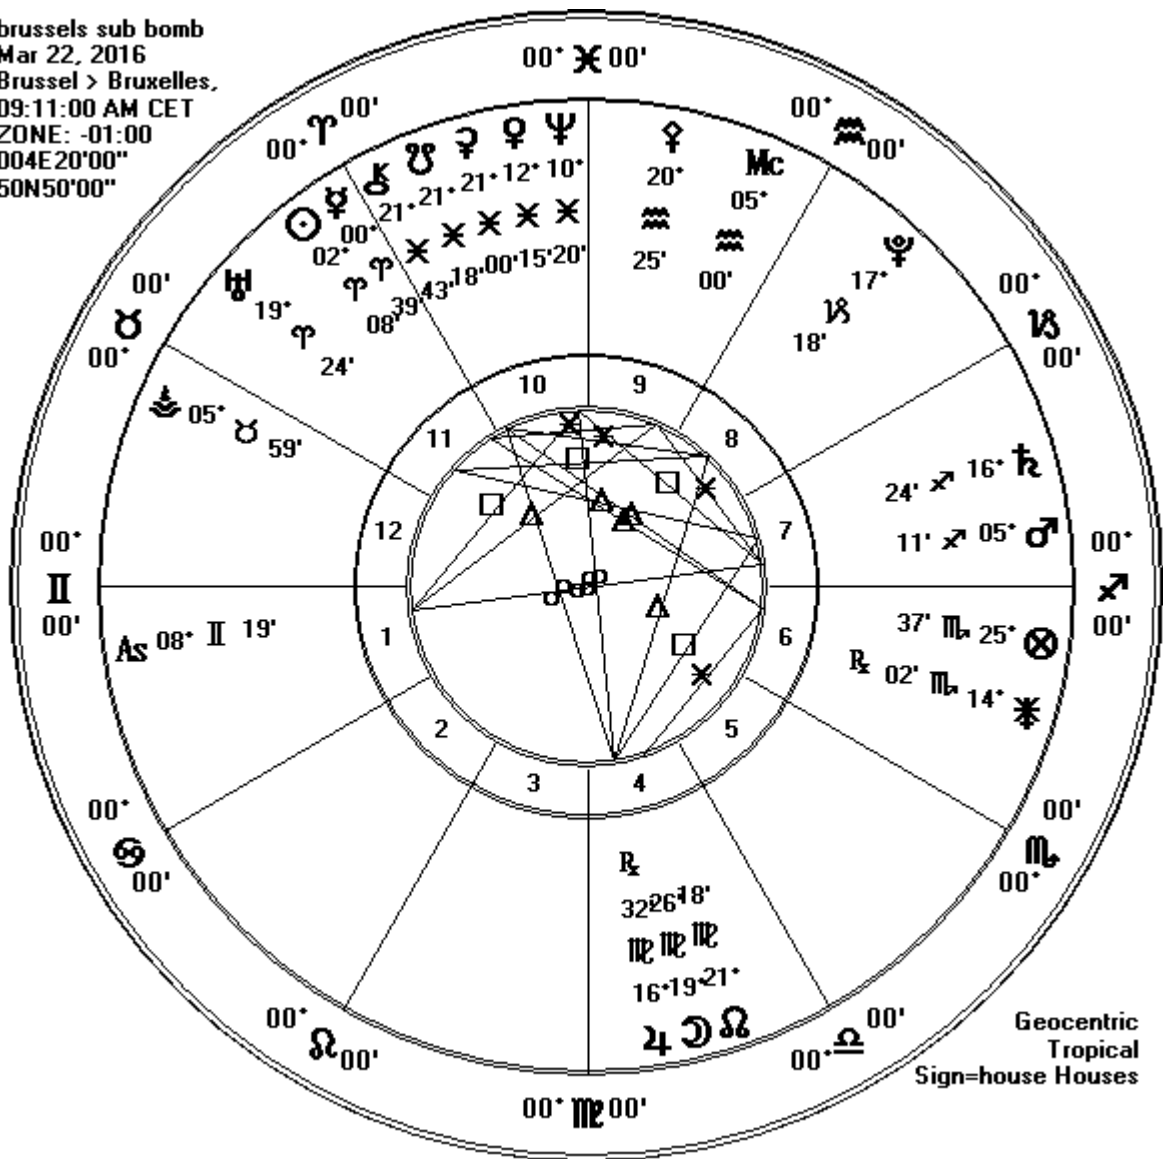

brussels sub bomb  
 Mar 22, 2016  
 Brussel > Bruxelles,  
 09:11:00 AM CET  
 ZONE: -01:00  
 004E20'00"  
 50N50'00"

Geocentric  
 Tropical  
 Sign=house Houses