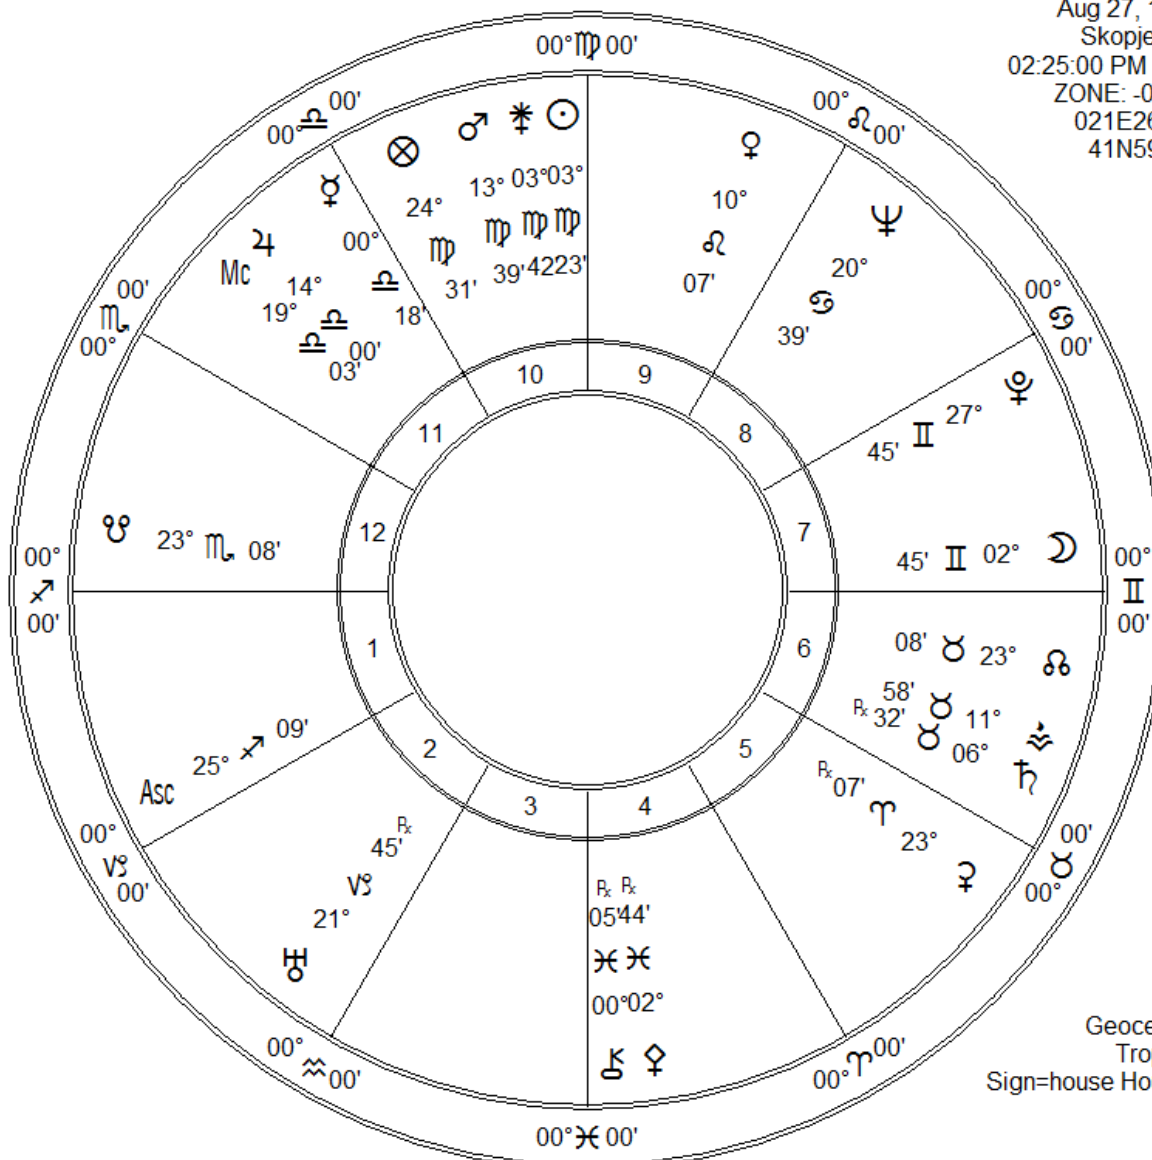

Mother Teresa
 Aug 27, 1910
 Skopje Yug
 02:25:00 PM CET
 ZONE: -01:00
 021E26'00"
 41N59'00"

Geocentric
 Tropical
 Sign=house
 Houses

Fir	Ear	Air	Wat
3	8	5	4
Crd	Fix	Mut	
6	5	9	

Zodiac Signs	Pl	Planet	Plan's Sign	Hous	Position
♈ Aries	☾	Moon	Gemini	7th	02° II 45'
♉ Taurus	☼	Sun	Virgo	10th	03° ♍ 23'
♊ Gemini	☿	Mercury	Libra	11th	00° ♎ 18'
♋ Cancer	♀	Venus	Leo	9th	10° ♌ 07'
♌ Leo	♂	Mars	Virgo	10th	13° ♍ 39'
♍ Virgo	♃	Jupiter	Libra	11th	14° ♎ 00'
♎ Libra	♄	Saturn	Taurus	6th	06° ♉ 32' Rx
♏ Scorpio	♅	Uranus	Capricorn	2nd	21° ♑ 45' Rx
♐ Sagittarius	♆	Neptune	Cancer	8th	20° ♋ 39'
♑ Capricorn	♇	Pluto	Gemini	7th	27° II 45'
♒ Aquarius	♁	Node	Taurus	6th	23° ♉ 08'
♓ Pisces	♁	Node	Taurus	6th	23° ♉ 08'
	MC	Midheaven	Libra	11th	19° ♎ 03'
	ASC	Ascendant	Sagittarius	1st	25° ♐ 09'