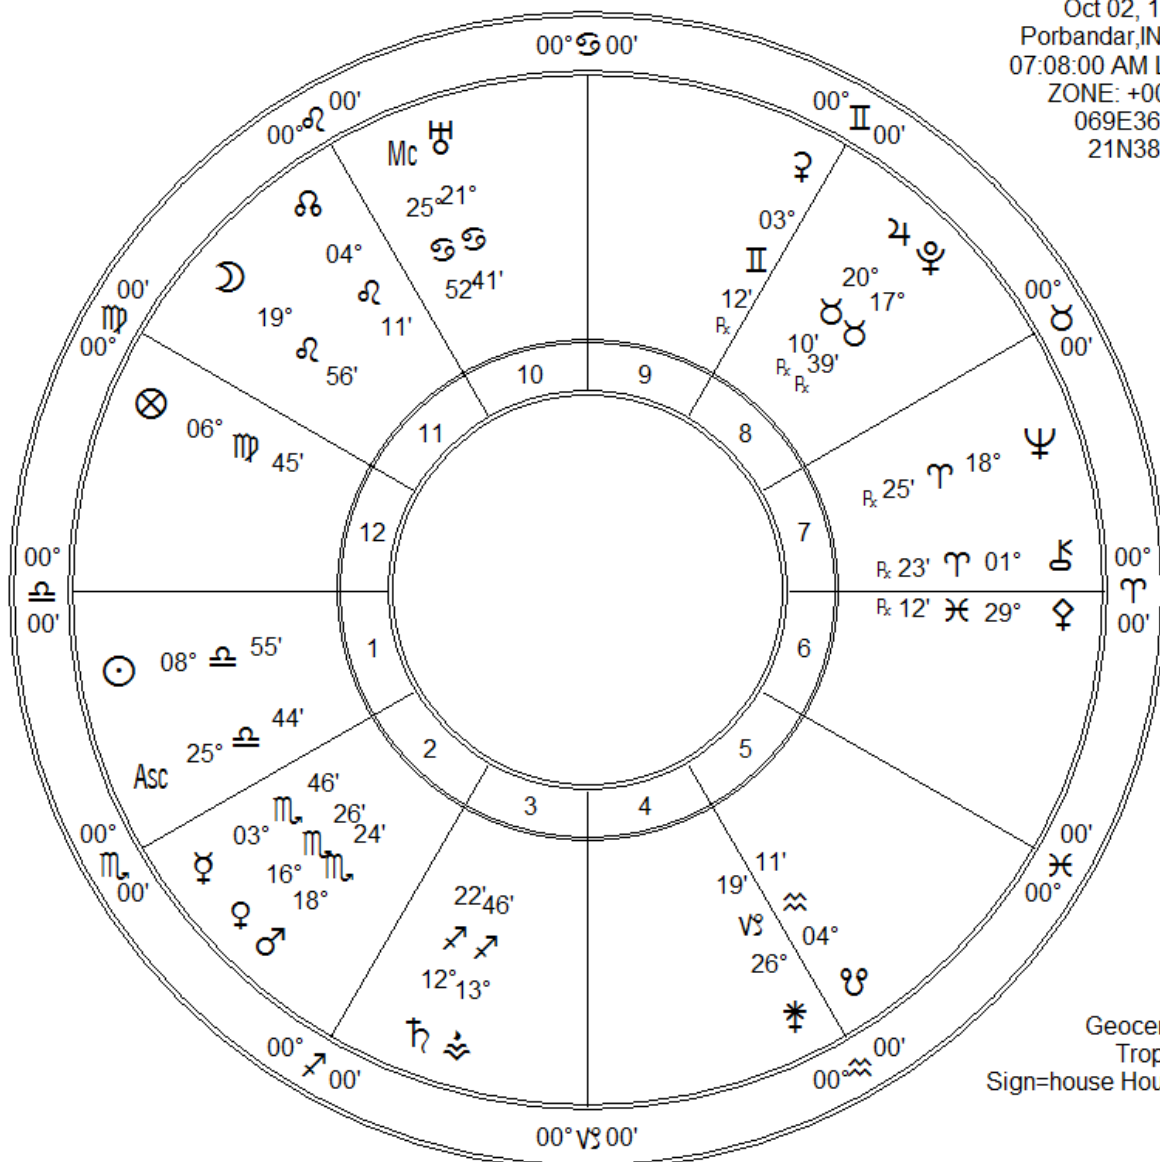

mohandas gandhi  
 Oct 02, 1869  
 Porbandar, INDIA  
 07:08:00 AM LMT  
 ZONE: +00:00  
 069E36'00"  
 21N38'00"

Geocentric  
 Tropical  
 Sign=house Houses

Fir	Ear	Air	Wat
6	4	4	6
Crd	Fix	Mut	
7	8	5	

Zodiac Signs	Pl	Planet	Plan's Sign	Hous	Position
♈ Aries	☾	Moon	Leo	11th	19° 56'
♉ Taurus	☉	Sun	Libra	1st	08° 55'
♊ Gemini	☿	Mercury	Scorpio	2nd	03° 46'
♋ Cancer	♀	Venus	Scorpio	2nd	16° 26'
♌ Leo	♂	Mars	Scorpio	2nd	18° 24'
♍ Virgo	♃	Jupiter	Taurus	8th	20° 10' Rx
♎ Libra	♄	Saturn	Sagittarius	3rd	12° 13'
♏ Scorpio	♅	Uranus	Cancer	10th	21° 41'
♐ Sagittarius	♆	Neptune	Aries	7th	18° 25' Rx
♑ Capricorn	♇	Pluto	Taurus	8th	17° 39' Rx
♒ Aquarius	♁	Node	Leo	11th	04° 11'
♓ Pisces	♁	Node	Leo	11th	04° 11'
	Mc	Midheaven	Cancer	10th	25° 52'
	Asc	Ascendant	Libra	1st	25° 44'