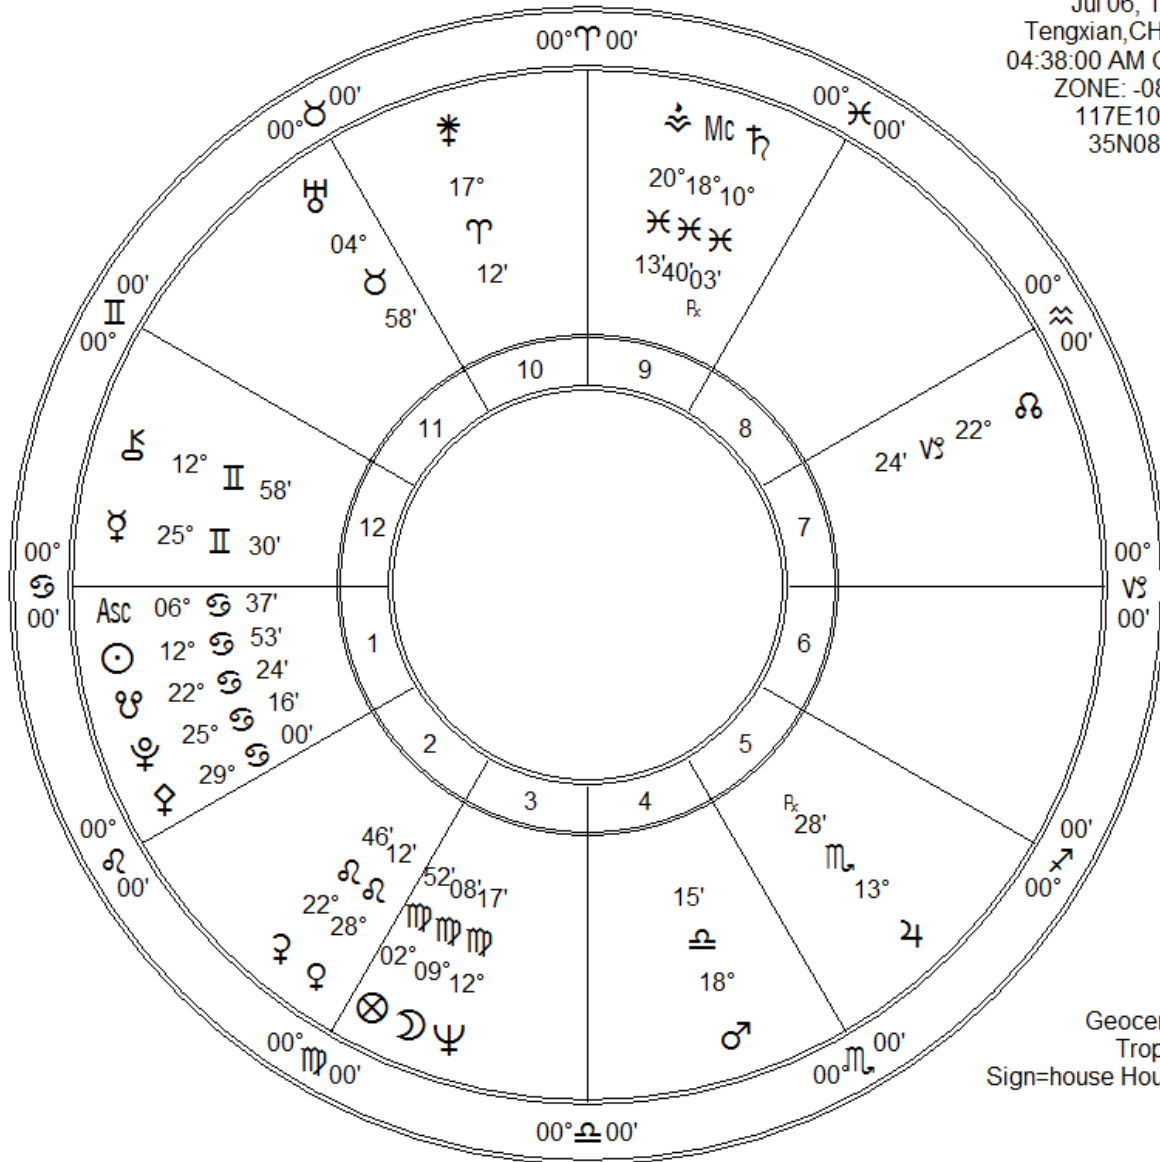

dalai lama
 Jul 06, 1935
 Tengxian, CHINA
 04:38:00 AM CCT
 ZONE: -08:00
 117E10'00"
 35N08'00"

Geocentric
 Tropical
 Sign=house Houses

Fir	Ear	Air	Wat
3	5	3	9
Crd	Fix	Mut	
8	4	8	

Zodiac Signs	Pl	Planet	Plan's Sign	Hous	Position
♈ Aries	☾	Moon	Virgo	3rd	09° ♍ 08'
♉ Taurus	☼	Sun	Cancer	1st	12° ♋ 53'
♊ Gemini	☿	Mercury	Gemini	12th	25° ♊ 30'
♋ Cancer	♀	Venus	Leo	2nd	28° ♌ 12'
♌ Leo	♂	Mars	Libra	4th	18° ♎ 15'
♍ Virgo	♃	Jupiter	Scorpio	5th	13° ♏ 28' Rx
♎ Libra	♄	Saturn	Pisces	9th	10° ♋ 03' Rx
♏ Scorpio	♅	Uranus	Taurus	11th	04° ♉ 58'
♐ Sagittarius	♆	Neptune	Virgo	3rd	12° ♍ 17'
♑ Capricorn	♇	Pluto	Cancer	1st	25° ♋ 16'
♒ Aquarius	♁	Node	Capricorn	7th	22° ♑ 24'
♓ Pisces	♁	Midheaven	Pisces	9th	18° ♋ 40'
	ASC	Ascendant	Cancer	1st	06° ♋ 37'