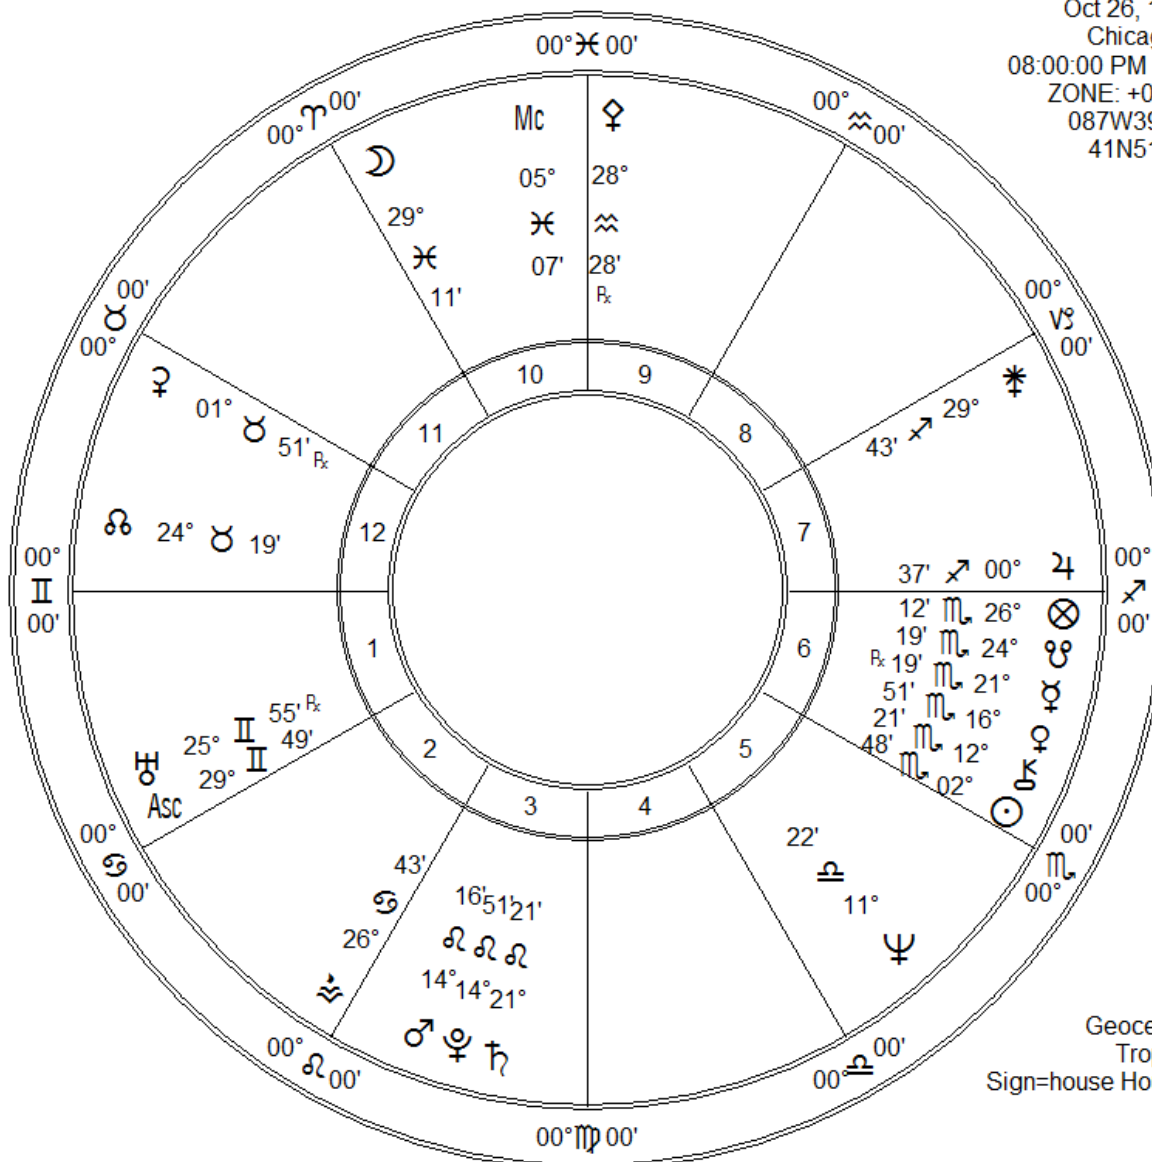

hilary clinton
 Oct 26, 1947
 Chicago, IL
 08:00:00 PM CST
 ZONE: +06:00
 087W39'00"
 41N51'00"

Geocentric
 Tropical
 Sign=house
 Houses

Fir	Ear	Air	Wat
5	2	4	9
Crd	Fix	Mut	
2	12	6	

Zodiac Signs	Pl	Planet	Plan's Sign	Hous	Position
♈ Aries	☾	Moon	Pisces	10th	29° ♋ 11'
♉ Taurus	☉	Sun	Scorpio	6th	02° ♏ 48'
♊ Gemini	☿	Mercury	Scorpio	6th	21° ♏ 19' Rx
♋ Cancer	♀	Venus	Scorpio	6th	16° ♏ 51'
♌ Leo	♂	Mars	Leo	3rd	14° ♌ 16'
♍ Virgo	♃	Jupiter	Sagittarius	7th	00° ♐ 37'
♎ Libra	♄	Saturn	Leo	3rd	21° ♌ 21'
♏ Scorpio	♅	Uranus	Gemini	1st	25° ♊ 55' Rx
♐ Sagittarius	♆	Neptune	Libra	5th	11° ♎ 22'
♑ Capricorn	♇	Pluto	Leo	3rd	14° ♌ 51'
♒ Aquarius	♁	Node	Taurus	12th	24° ♉ 19'
♓ Pisces	♁	Midheaven	Pisces	10th	05° ♋ 07'
	♁	Ascendant	Gemini	1st	29° ♊ 49'