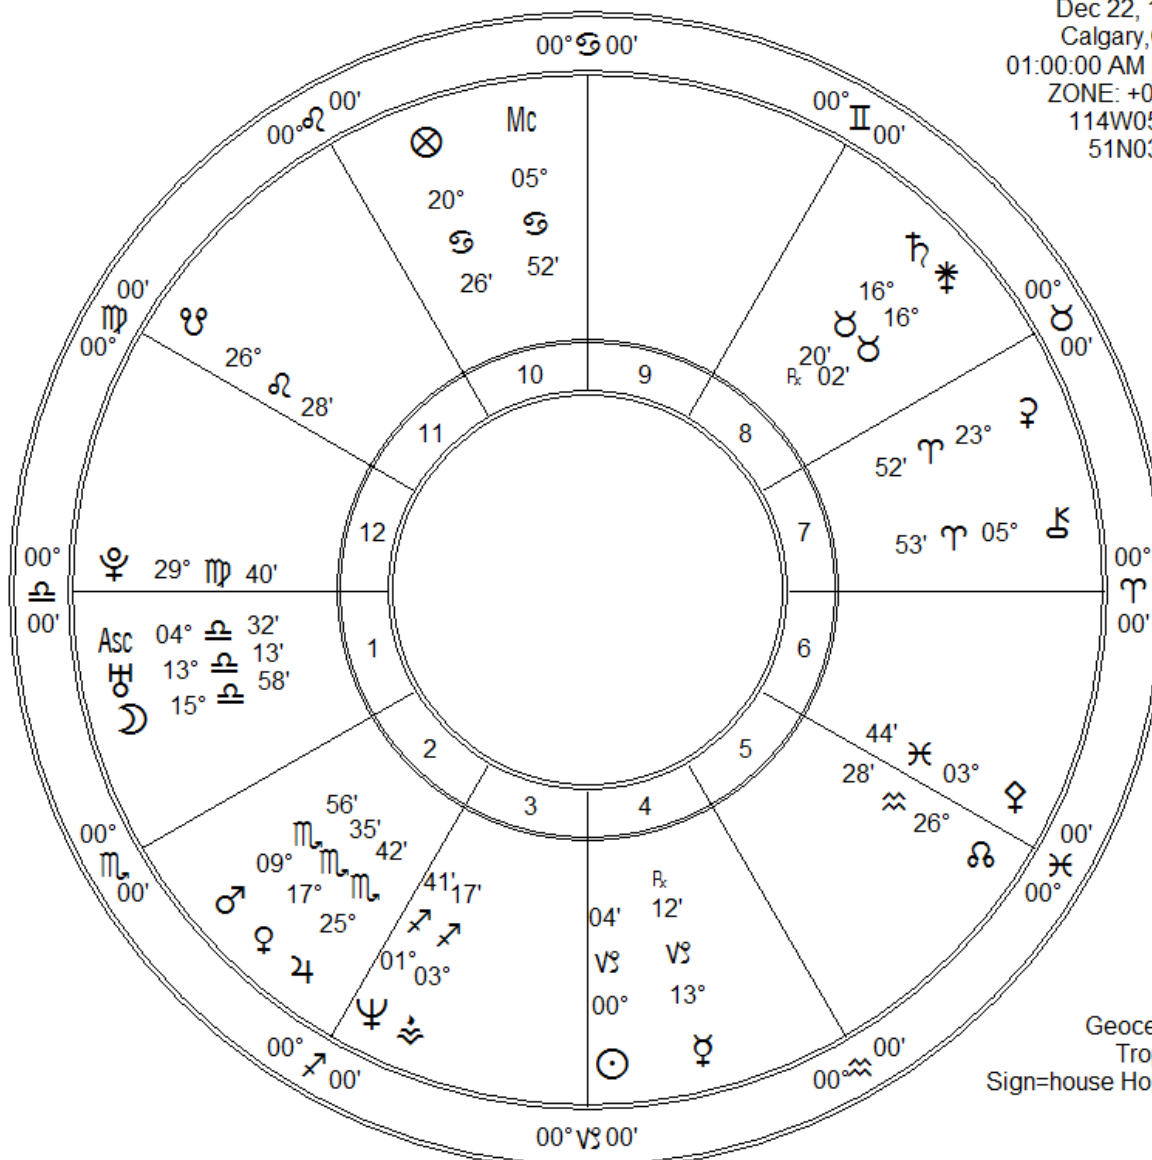

ted cruz
 Dec 22, 1970
 Calgary, CAN
 01:00:00 AM MST
 ZONE: +07:00
 114W05'00"
 51N03'00"

Fir	Ear	Air	Wat
5	5	4	6
Crd	Fix	Mut	
9	7	4	

Leslie Marlar
 620 N. Robin Way
 Satellite Bch FI 32937
 leslie.marlar@gmail.com
 www.lesliemarlar.com
 321 779-0604

Zodiac Signs	Pl	Planet	Plan's Sign	Hous	Position
♈ Aries	☾	Moon	Libra	1st	15° ♁ 58'
♉ Taurus	☉	Sun	Capricorn	4th	00° ♁ 04'
♊ Gemini	☿	Mercury	Capricorn	4th	13° ♁ 12' R _x
♋ Cancer	♀	Venus	Scorpio	2nd	17° ♁ 35'
♌ Leo	♂	Mars	Scorpio	2nd	09° ♁ 56'
♍ Virgo	♃	Jupiter	Scorpio	2nd	25° ♁ 42'
♎ Libra	♄	Saturn	Taurus	8th	16° ♁ 20' R _x
♏ Scorpio	♅	Uranus	Libra	1st	13° ♁ 13'
♐ Sagittarius	♆	Neptune	Sagittarius	3rd	01° ♁ 41'
♑ Capricorn	♇	Pluto	Virgo	12th	29° ♁ 40'
♒ Aquarius	♁	Node	Aquarius	5th	26° ♁ 28'
♓ Pisces	♁	Midheaven	Cancer	10th	05° ♁ 52'
	Asc	Ascendant	Libra	1st	04° ♁ 32'