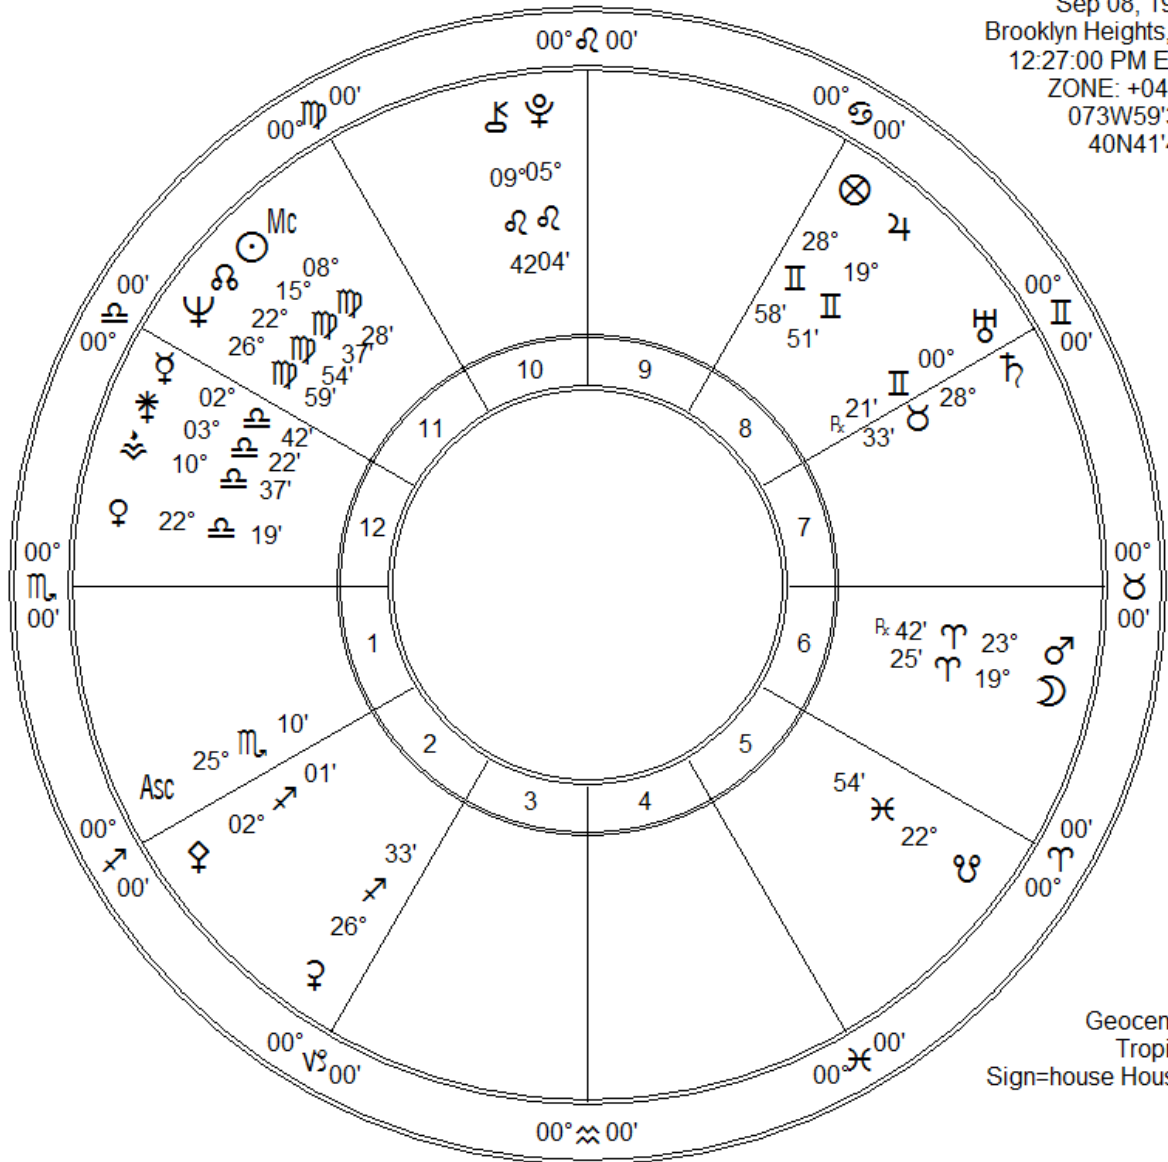

bernie sanders  
 Sep 08, 1941  
 Brooklyn Heights, NY  
 12:27:00 PM EDT  
 ZONE: +04:00  
 073W59'39"  
 40N41'43"

Geocentric  
 Tropical  
 Sign=house Houses

Fir	Ear	Air	Wat
6	5	7	2
Crd	Fix	Mut	
6	4	10	

Zodiac Signs	Pl	Planet	Plan's Sign	Hous	Position
♈ Aries	☾	Moon	Aries	6th	19° 25'
♍ Taurus	☉	Sun	Virgo	11th	15° 37'
♊ Gemini	☿	Mercury	Libra	12th	02° 42'
♋ Cancer	♀	Venus	Libra	12th	22° 19'
♌ Leo	♂	Mars	Aries	6th	23° 42' Rx
♍ Virgo	♃	Jupiter	Gemini	8th	19° 51'
♎ Libra	♄	Saturn	Taurus	7th	28° 33'
♏ Scorpio	♅	Uranus	Gemini	8th	00° 21' Rx
♐ Sagittarius	♆	Neptune	Virgo	11th	26° 59'
♑ Capricorn	♇	Pluto	Leo	10th	05° 04'
♒ Aquarius	♁	Node	Virgo	11th	22° 54'
♓ Pisces	♁	Node	Virgo	11th	22° 54'
	MC	Midheaven	Virgo	11th	08° 28'
	ASC	Ascendant	Scorpio	1st	25° 10'