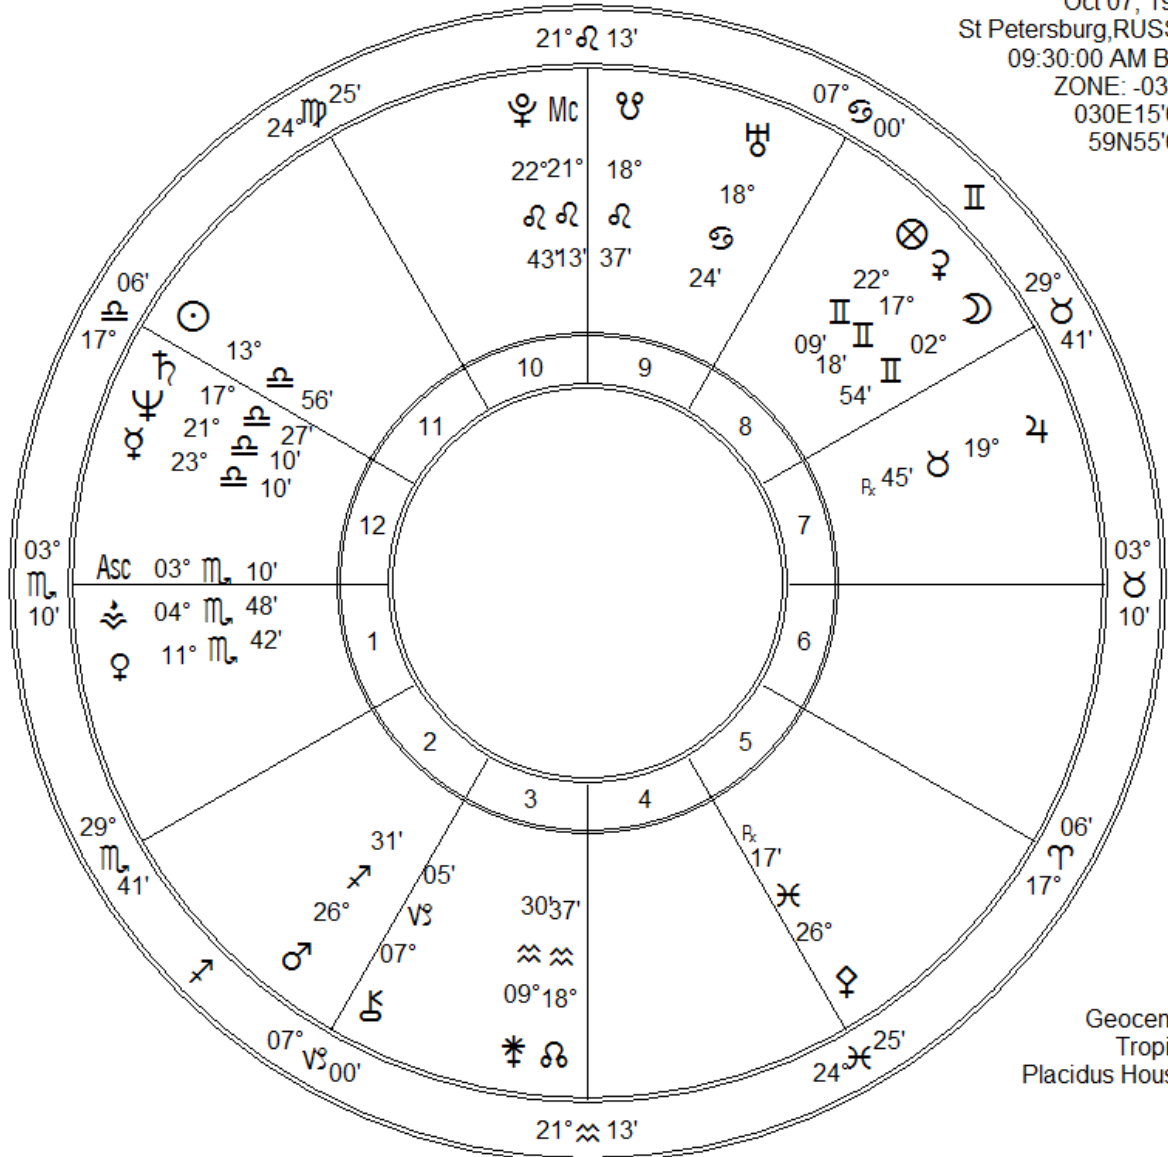

Vladimir Putin
 Oct 07, 1952
 St Petersburg, RUSSIA
 09:30:00 AM BGT
 ZONE: -03:00
 030E15'00"
 59N55'00"

Fir	Ear	Air	Wat
4	2	9	5
Crd	Fix	Mut	
6	9	5	

Leslie Marlar
 620 N. Robin Way
 Satellite Bch FI 32937
 leslie.marlar@gmail.com
 www.lesliemarlar.com
 321 779-0604

Zodiac Signs	Pl	Planet	Plan's Sign	Hous	Position
♈ Aries	☾	Moon	Gemini	8th	02° II 54'
♉ Taurus	☉	Sun	Libra	11th	13° ♁ 56'
♊ Gemini	☿	Mercury	Libra	12th	23° ♁ 10'
♋ Cancer	♀	Venus	Scorpio	1st	11° ♋ 42'
♌ Leo	♂	Mars	Sagittarius	2nd	26° ♆ 31'
♍ Virgo	♃	Jupiter	Taurus	7th	19° ♃ 45' R _x
♎ Libra	♄	Saturn	Libra	12th	17° ♄ 27'
♏ Scorpio	♅	Uranus	Cancer	9th	18° ♅ 24'
♐ Sagittarius	♆	Neptune	Libra	12th	21° ♆ 10'
♑ Capricorn	♇	Pluto	Leo	10th	22° ♇ 43'
♒ Aquarius	♁	Node	Aquarius	3rd	18° ♁ 37'
♓ Pisces	♁	Node	Aquarius	3rd	18° ♁ 37'
	MC	Midheaven	Leo	10th	21° ♌ 13'
	ASC	Ascendant	Scorpio	1st	03° ♏ 10'