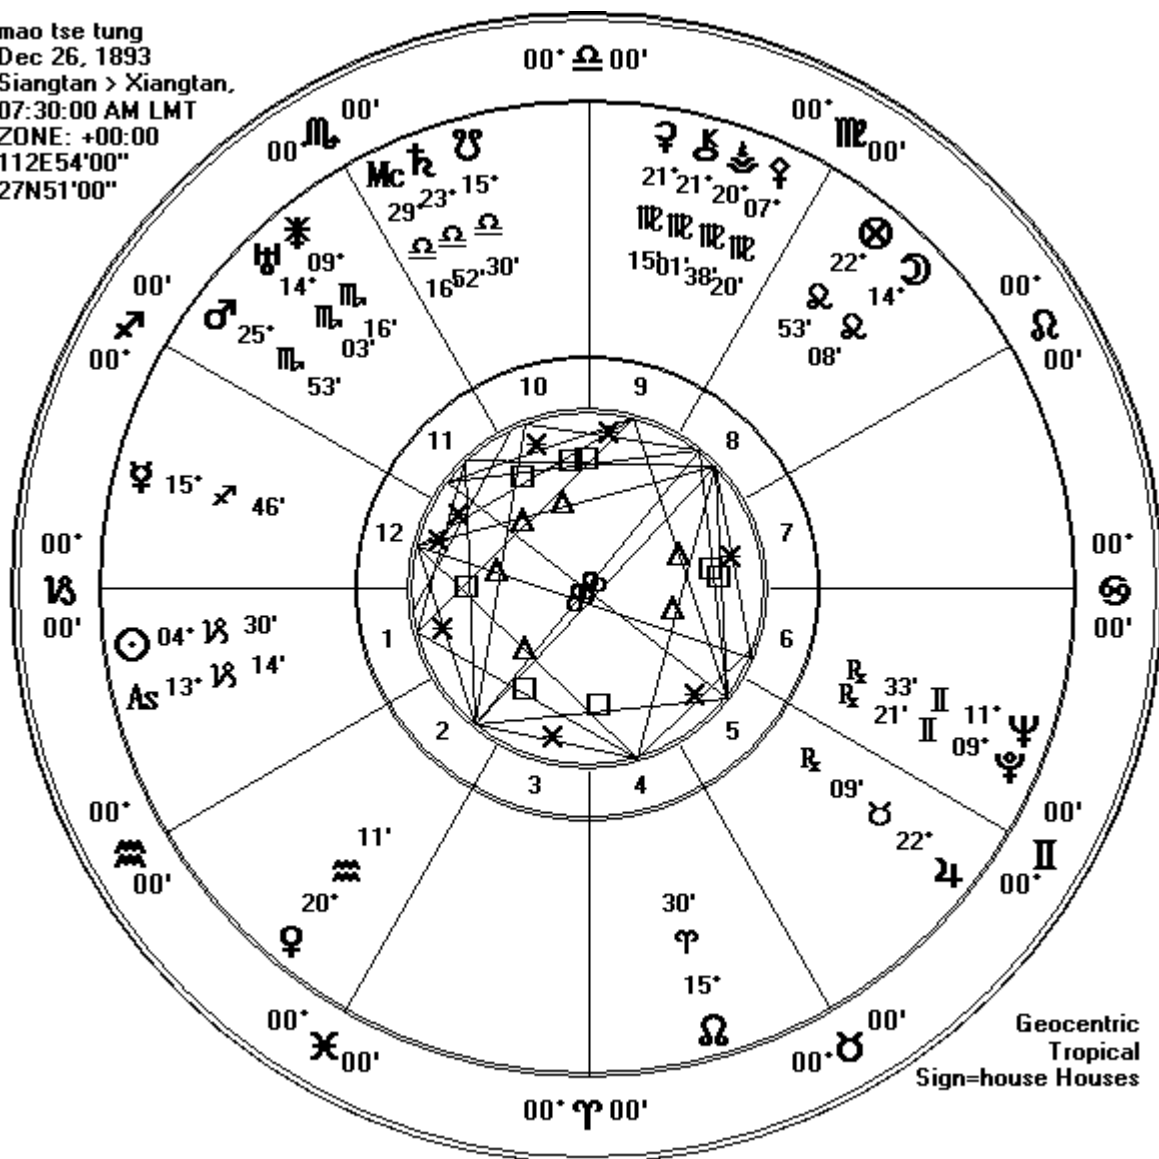

mao tse tung
 Dec 26, 1893
 Siangtan > Xiangtan,
 07:30:00 AM LMT
 ZONE: +00:00
 112E54'00"
 27N51'00"

Geocentric
 Tropical
 Sign=house Houses