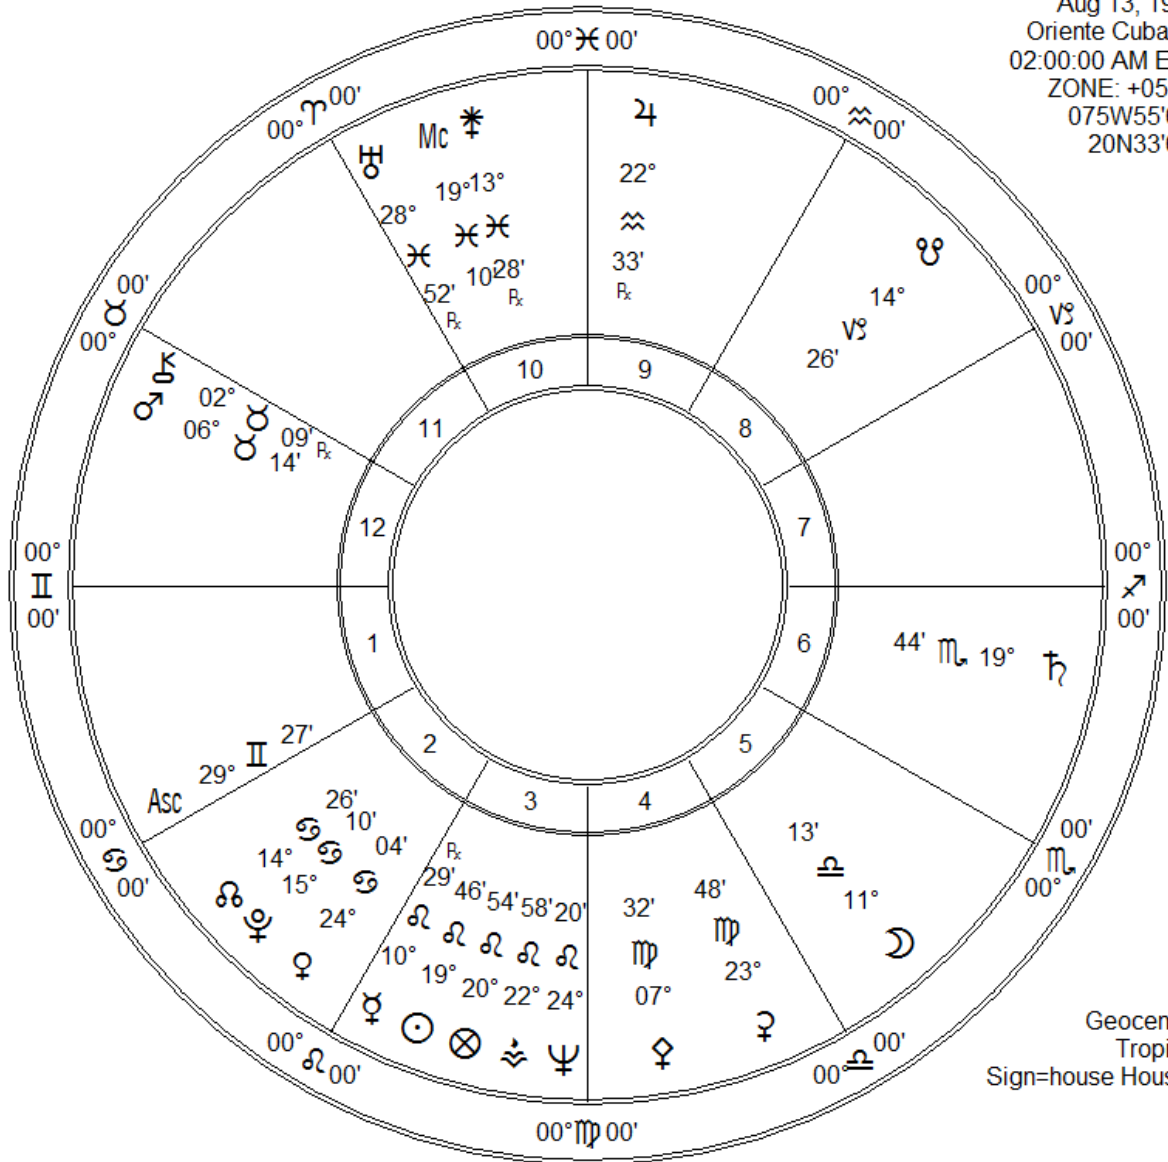

Castro, Fidel
 Aug 13, 1926
 Oriente Cubami.
 02:00:00 AM EST
 ZONE: +05:00
 075W55'00"
 20N33'00"

Geocentric
 Tropical
 Sign=house Houses

Fir	Ear	Air	Wat
5	5	3	7
Crd	Fix	Mut	
5	9	6	

Zodiac Signs	Pl	Planet	Plan's Sign	Hous	Position
♏ Aries	☾	Moon	Libra	5th	11° ♎ 13'
♉ Taurus	☉	Sun	Leo	3rd	19° ♌ 46'
♊ Gemini	☿	Mercury	Leo	3rd	10° ♌ 29' Rx
♋ Cancer	♀	Venus	Cancer	2nd	24° ♋ 04'
♌ Leo	♂	Mars	Taurus	12th	06° ♉ 14'
♍ Virgo	♃	Jupiter	Aquarius	9th	22° ♒ 33' Rx
♎ Libra	♄	Saturn	Scorpio	6th	19° ♏ 44'
♏ Scorpio	♅	Uranus	Pisces	10th	28° ♓ 52' Rx
♐ Sagittarius	♆	Neptune	Leo	3rd	24° ♌ 20'
♑ Capricorn	♇	Pluto	Cancer	2nd	15° ♋ 10'
♒ Aquarius	♁	Node	Cancer	2nd	14° ♋ 26'
♓ Pisces	♁	Midheaven	Pisces	10th	19° ♓ 10'
	Asc	Ascendant	Gemini	1st	29° ♊ 27'