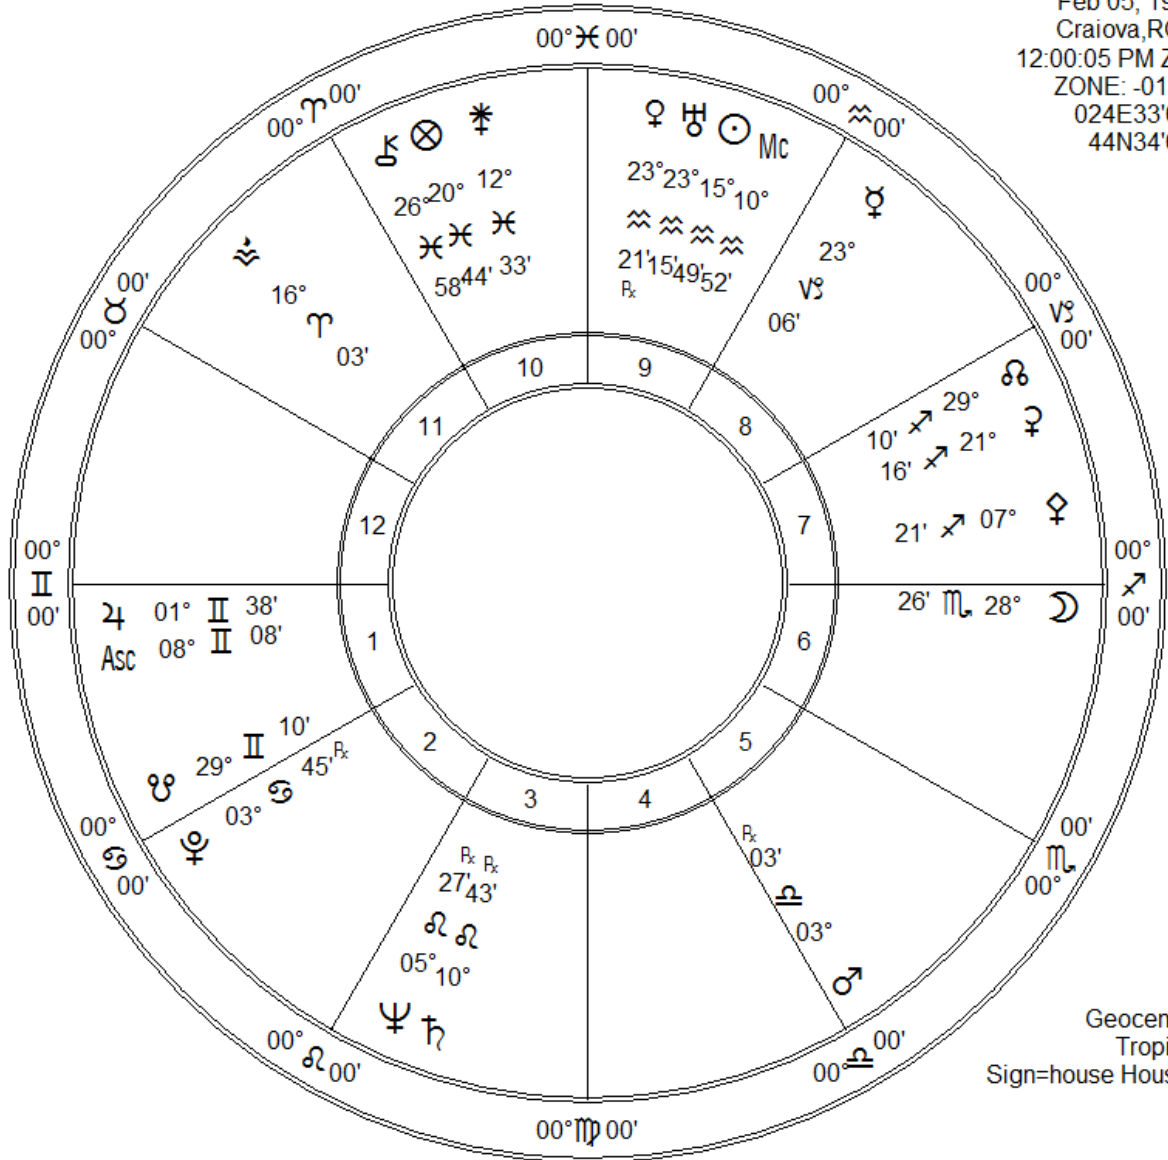

nicolae ceausescu
 Feb 05, 1918
 Craiova, ROM
 12:00:05 PM Z01
 ZONE: -01:44
 024E33'00"
 44N34'00"

Geocentric
 Tropical
 Sign=house Houses

| | | | |
|-----|-----|-----|-----|
| Fir | Ear | Air | Wat |
| 6 | 1 | 8 | 5 |
| Crd | Fix | Mut | |
| 4 | 7 | 9 | |

| Zodiac Signs | Pl | Planet | Plan's Sign | Hous | Position |
|---------------|----|-----------|-------------|------|--------------|
| ♈ Aries | ☾ | Moon | Scorpio | 6th | 28°♌, 26' |
| ♉ Taurus | ☉ | Sun | Aquarius | 9th | 15° ♏ 49' |
| ♊ Gemini | ☿ | Mercury | Capricorn | 8th | 23° ♄ 06' |
| ♋ Cancer | ♀ | Venus | Aquarius | 9th | 23° ♏ 21' Rx |
| ♌ Leo | ♂ | Mars | Libra | 5th | 03° ♃ 03' Rx |
| ♍ Virgo | ♃ | Jupiter | Gemini | 1st | 01° ♊ 38' |
| ♎ Libra | ♄ | Saturn | Leo | 3rd | 10° ♌ 43' Rx |
| ♏ Scorpio | ♅ | Uranus | Aquarius | 9th | 23° ♏ 15' |
| ♐ Sagittarius | ♆ | Neptune | Leo | 3rd | 05° ♌ 27' Rx |
| ♑ Capricorn | ♇ | Pluto | Cancer | 2nd | 03° ♋ 45' Rx |
| ♒ Aquarius | ♁ | Node | Sagittarius | 7th | 29° ♐ 10' |
| ♓ Pisces | ♁ | Midheaven | Aquarius | 9th | 10° ♏ 52' |
| | ♁ | Ascendant | Gemini | 1st | 08° ♊ 08' |