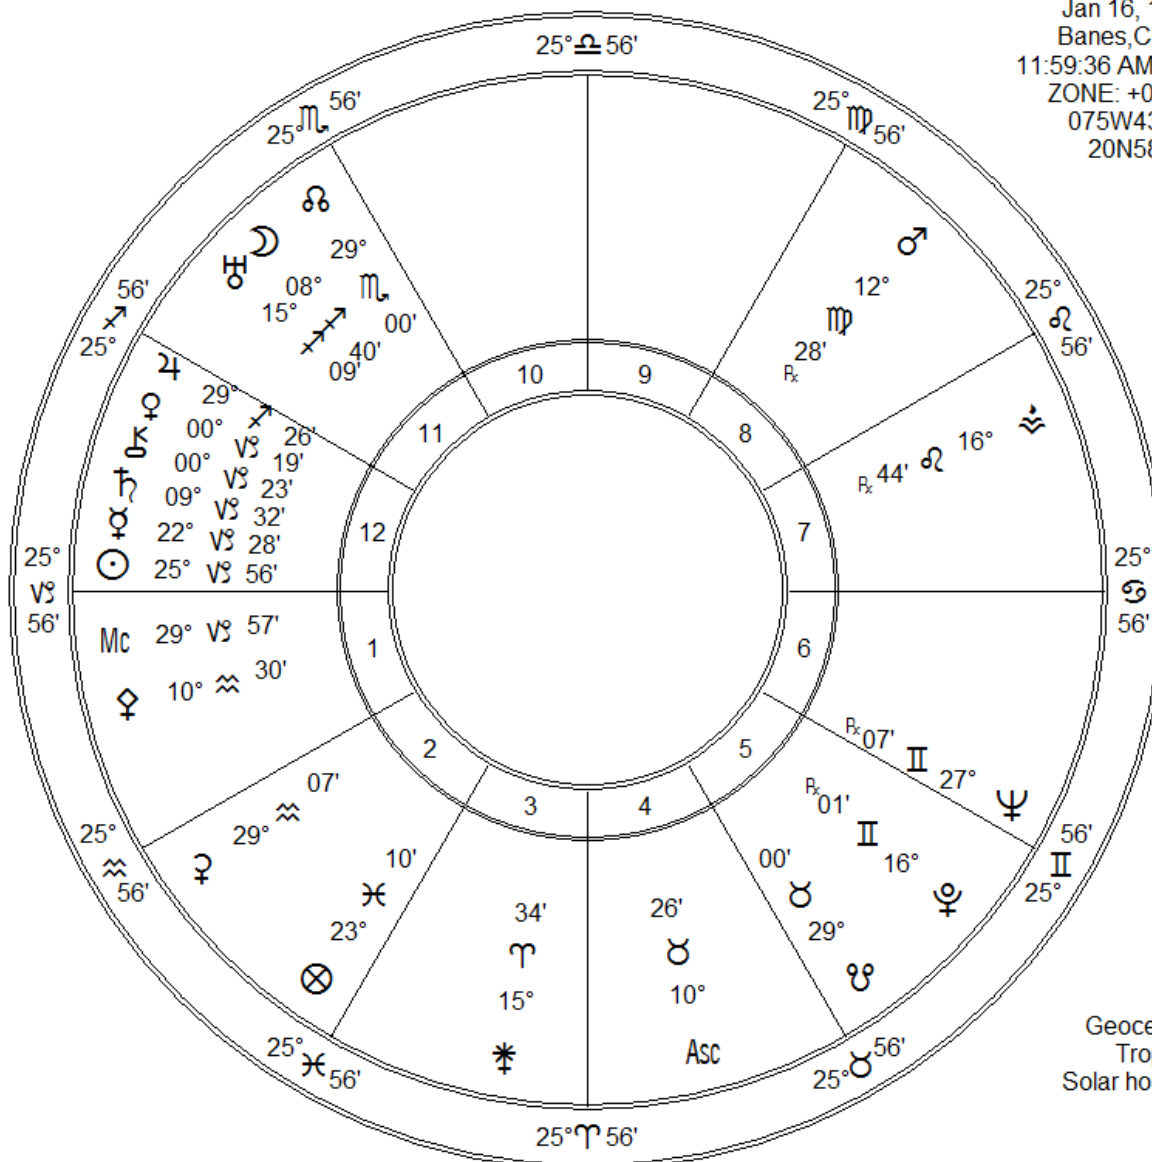

fulgencio batista
 Jan 16, 1901
 Banes, CUBA
 11:59:36 AM Z05
 ZONE: +05:30
 075W43'00"
 20N58'00"

Geocentric
 Tropical
 Solar houses

Fir	Ear	Air	Wat
5	9	4	2
Crd	Fix	Mut	
7	6	7	

Zodiac Signs	Pl	Planet	Plan's Sign	Hous	Position
♈ Aries	☾	Moon	Sagittarius	11th	08° 40'
♉ Taurus	☉	Sun	Capricorn	1st	25° vs 56'
♊ Gemini	☿	Mercury	Capricorn	12th	22° vs 28'
♋ Cancer	♀	Venus	Capricorn	12th	00° vs 19'
♌ Leo	♂	Mars	Virgo	8th	12° ♀ 28' Rx
♍ Virgo	♃	Jupiter	Sagittarius	12th	29° 26'
♎ Libra	♄	Saturn	Capricorn	12th	09° vs 32'
♏ Scorpio	♅	Uranus	Sagittarius	11th	15° 09'
♐ Sagittarius	♆	Neptune	Gemini	6th	27° II 07' Rx
♑ Capricorn	♇	Pluto	Gemini	5th	16° II 01' Rx
♒ Aquarius	♁	Node	Scorpio	11th	29° ♀ 00'
♓ Pisces	♁	Midheaven	Capricorn	1st	29° vs 57'
	ASC	Ascendant	Taurus	4th	10° ♂ 26'