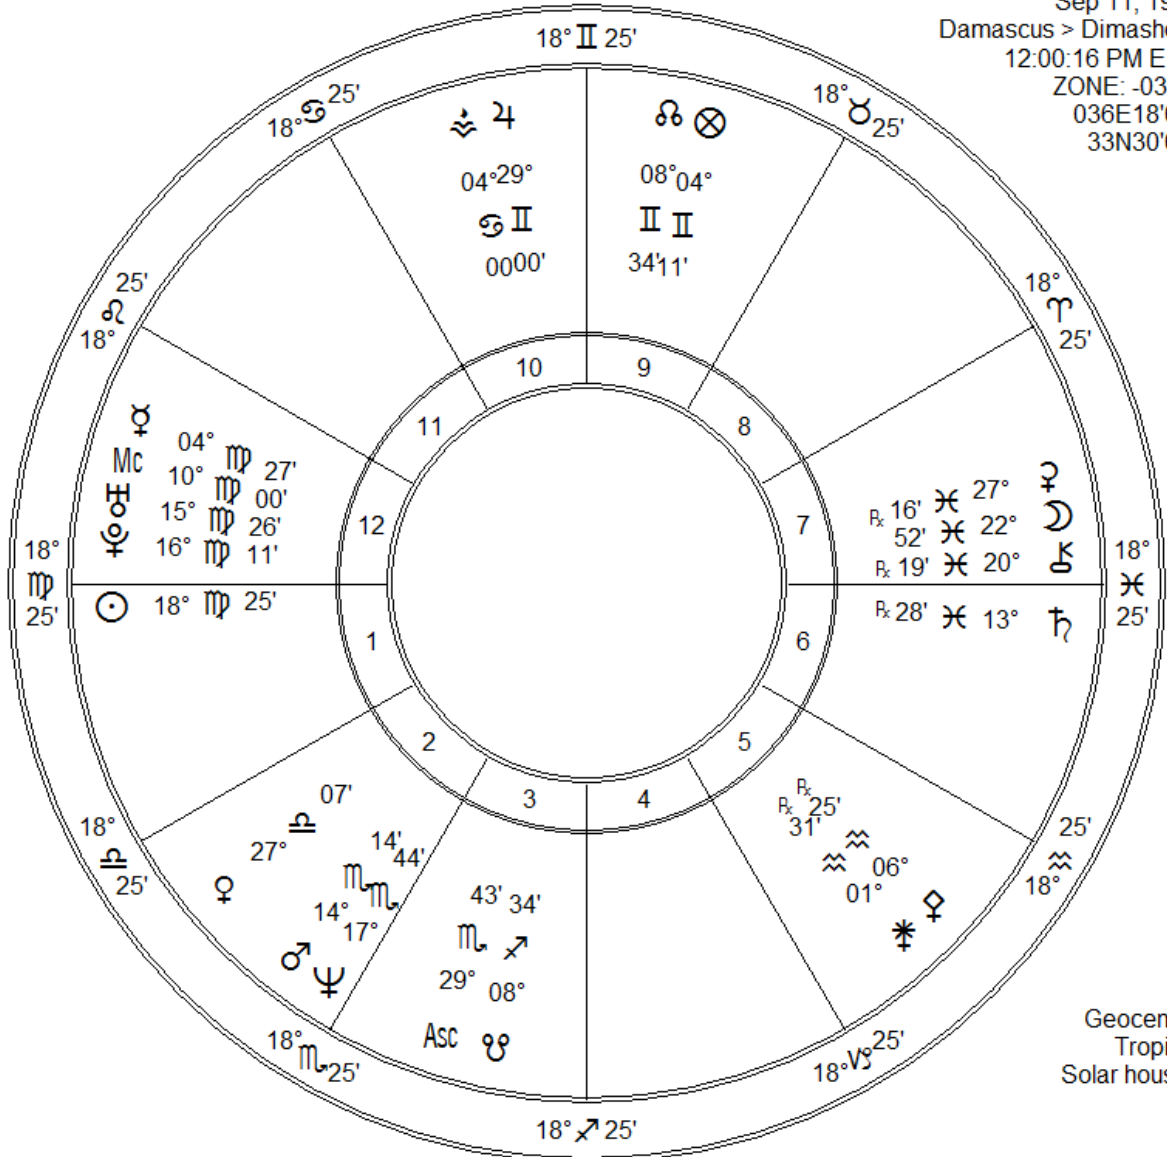

assad
 Sep 11, 1965
 Damascus > Dimashq,S
 12:00:16 PM EED
 ZONE: -03:00
 036E18'00"
 33N30'00"

Geocentric
 Tropical
 Solar houses

Fir	Ear	Air	Wat
1	5	6	8
Crd	Fix	Mut	
2	5	13	

Zodiac Signs	Pl	Planet	Plan's Sign	Hous	Position
♈ Aries	☾	Moon	Pisces	7th	22° ♋ 52'
♉ Taurus	☉	Sun	Virgo	1st	18° ♍ 25'
♊ Gemini	☿	Mercury	Virgo	12th	04° ♍ 27'
♋ Cancer	♀	Venus	Libra	2nd	27° ♎ 07'
♌ Leo	♂	Mars	Scorpio	2nd	14° ♏ 14'
♍ Virgo	♃	Jupiter	Gemini	10th	29° ♊ 00'
♎ Libra	♄	Saturn	Pisces	6th	13° ♋ 28' Rx
♏ Scorpio	♅	Uranus	Virgo	12th	15° ♍ 26'
♐ Sagittarius	♆	Neptune	Scorpio	2nd	17° ♏ 44'
♑ Capricorn	♇	Pluto	Virgo	12th	16° ♍ 11'
♒ Aquarius	♁	Node	Gemini	9th	08° ♊ 34'
♓ Pisces	♁	Midheaven	Virgo	12th	10° ♍ 00'
	♁	Ascendant	Scorpio	3rd	29° ♏ 43'