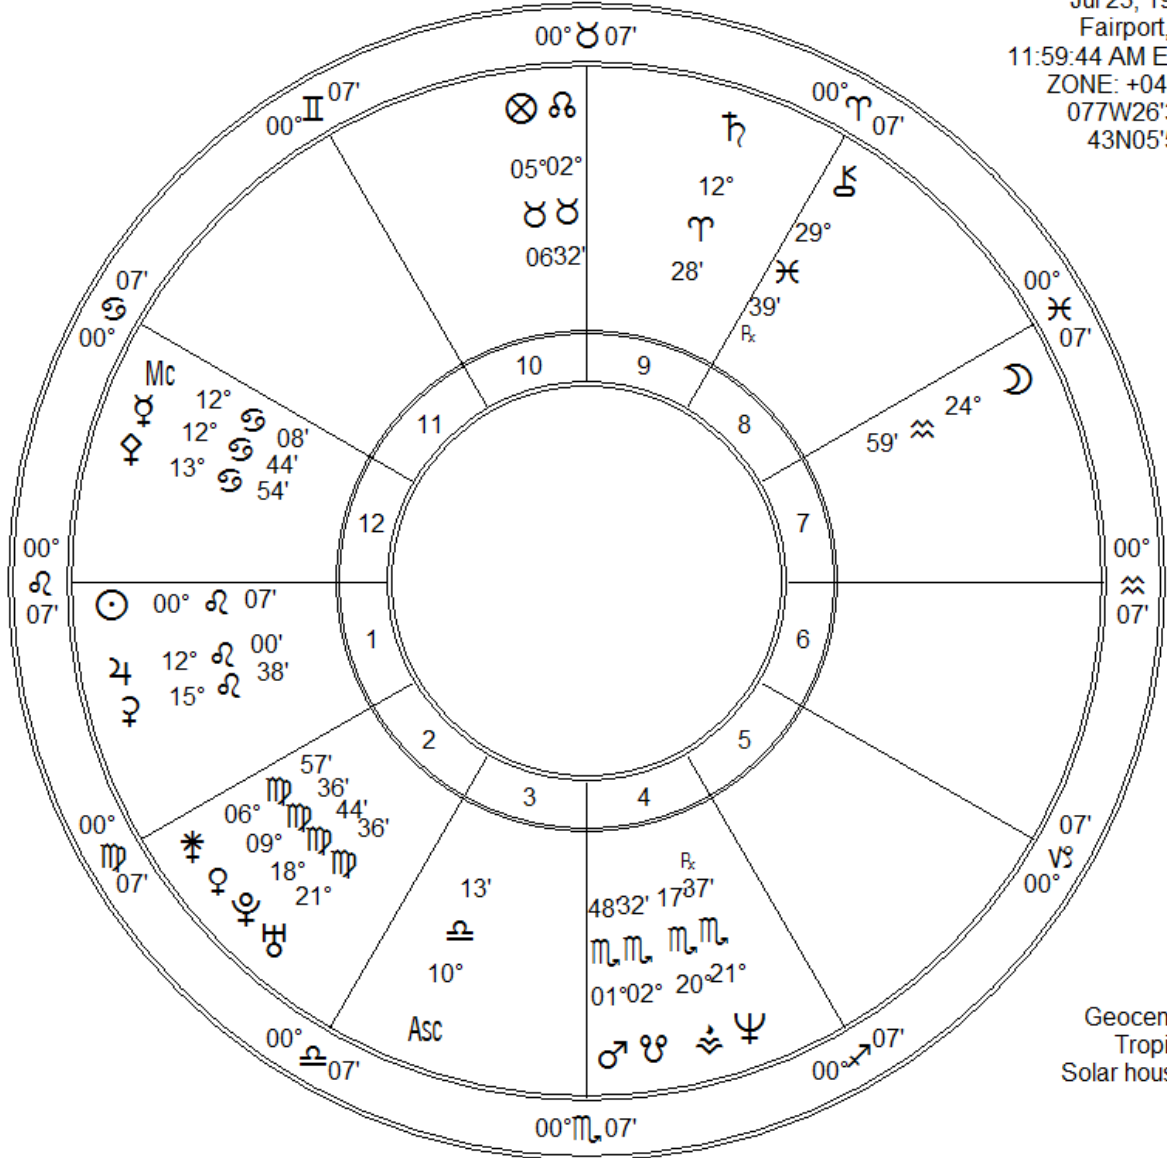

Phillip Seymour Hoffman
 Jul 23, 1967
 Fairport, NY
 11:59:44 AM EDT
 ZONE: +04:00
 077W26'32"
 43N05'55"

Fir	Ear	Air	Wat
4	6	2	8
Crd	Fix	Mut	
5	10	5	

Leslie Marlar
 620 N. Robin Way
 Satellite Bch FI 32937
 leslie.marlar@gmail.com
 www.lesliemarlar.com
 321 779-0604

Zodiac Signs	Pl	Planet	Plan's Sign	Hous	Position
♈ Aries	☾	Moon	Aquarius	7th	24° ≈ 59'
♉ Taurus	☼	Sun	Leo	1st	00° ♌ 07'
♊ Gemini	☿	Mercury	Cancer	12th	12° ♋ 44'
♋ Cancer	♀	Venus	Virgo	2nd	09° ♍ 36'
♌ Leo	♂	Mars	Scorpio	4th	01° ♏ 48'
♍ Virgo	♃	Jupiter	Leo	1st	12° ♌ 00'
♎ Libra	♄	Saturn	Aries	9th	12° ♈ 28'
♏ Scorpio	♅	Uranus	Virgo	2nd	21° ♍ 36'
♐ Sagittarius	♆	Neptune	Scorpio	4th	21° ♏ 37' Rx
♑ Capricorn	♇	Pluto	Virgo	2nd	18° ♍ 44'
♒ Aquarius	♁	Node	Taurus	10th	02° ♉ 32'
♓ Pisces	♁	Midheaven	Cancer	12th	12° ♋ 08'
	ASC	Ascendant	Libra	3rd	10° ♎ 13'