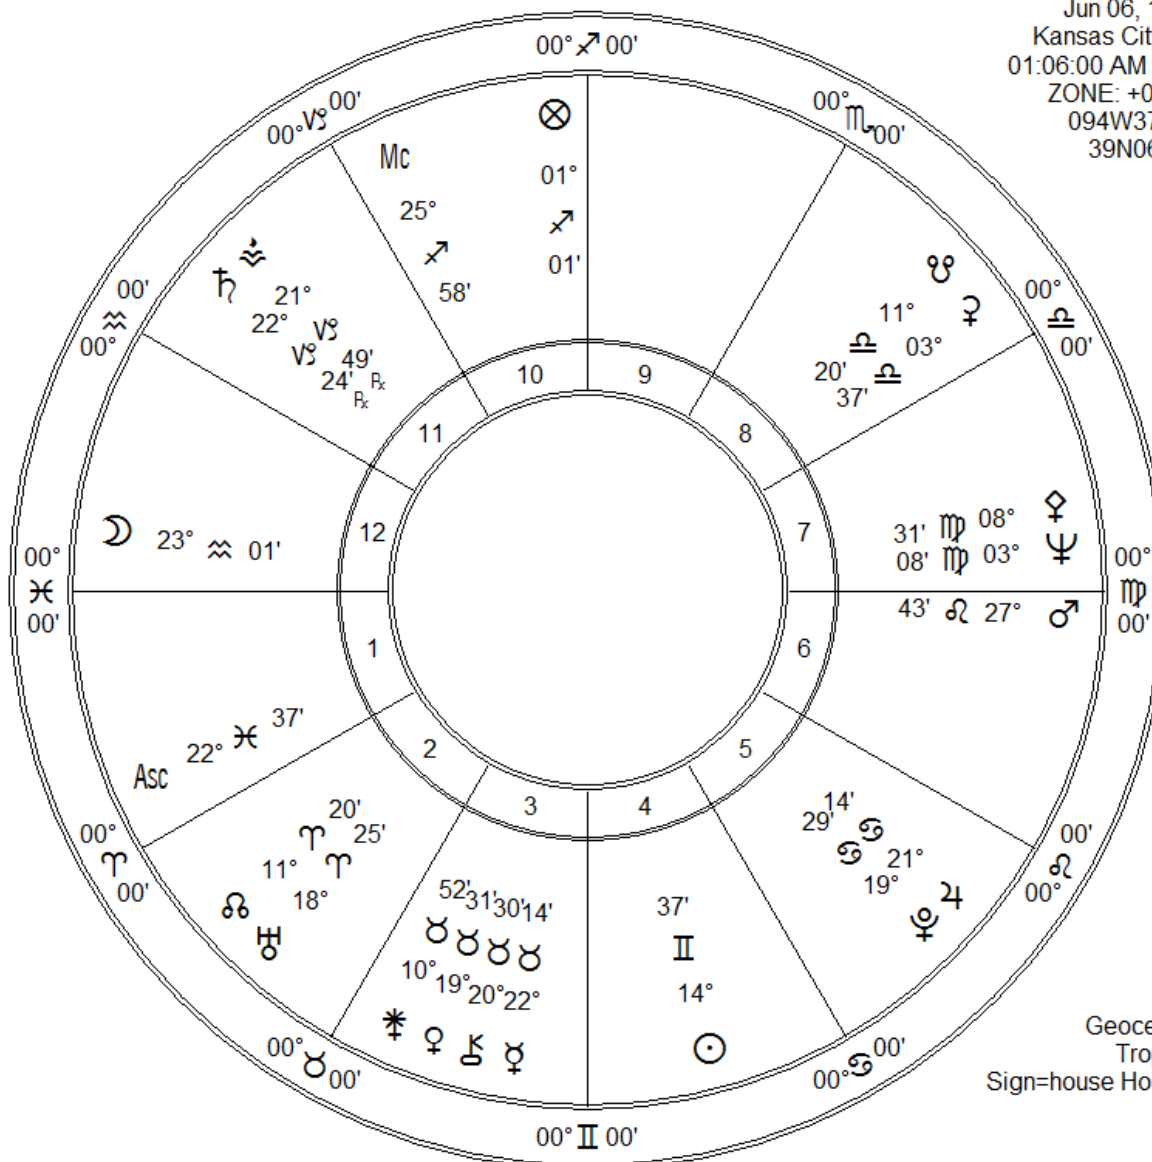

richard hickock
 Jun 06, 1931
 Kansas City, KS
 01:06:00 AM CST
 ZONE: +06:00
 094W37'38"
 39N06'51"

Geocentric
 Tropical
 Sign=house
 Houses

Fir	Ear	Air	Wat
5	8	4	3
Crd	Fix	Mut	
8	6	6	

Zodiac Signs	Pl	Planet	Plan's Sign	Hous	Position
♈ Aries	☾	Moon	Aquarius	12th	23° ≈ 01'
♉ Taurus	☉	Sun	Gemini	4th	14° II 37'
♊ Gemini	☿	Mercury	Taurus	3rd	22° ♂ 14'
♋ Cancer	♀	Venus	Taurus	3rd	19° ♂ 31'
♌ Leo	♂	Mars	Leo	6th	27° ♀ 43'
♍ Virgo	♃	Jupiter	Cancer	5th	21° ♂ 14'
♎ Libra	♄	Saturn	Capricorn	11th	22° ♄ 24' Rx
♏ Scorpio	♅	Uranus	Aries	2nd	18° ♀ 25'
♐ Sagittarius	♆	Neptune	Virgo	7th	03° ♀ 08'
♑ Capricorn	♇	Pluto	Cancer	5th	19° ♂ 29'
♒ Aquarius	♁	Node	Aries	2nd	11° ♀ 20'
♓ Pisces	♁	Midheaven	Sagittarius	10th	25° ♄ 58'
	Asc	Ascendant	Pisces	1st	22° ♃ 37'