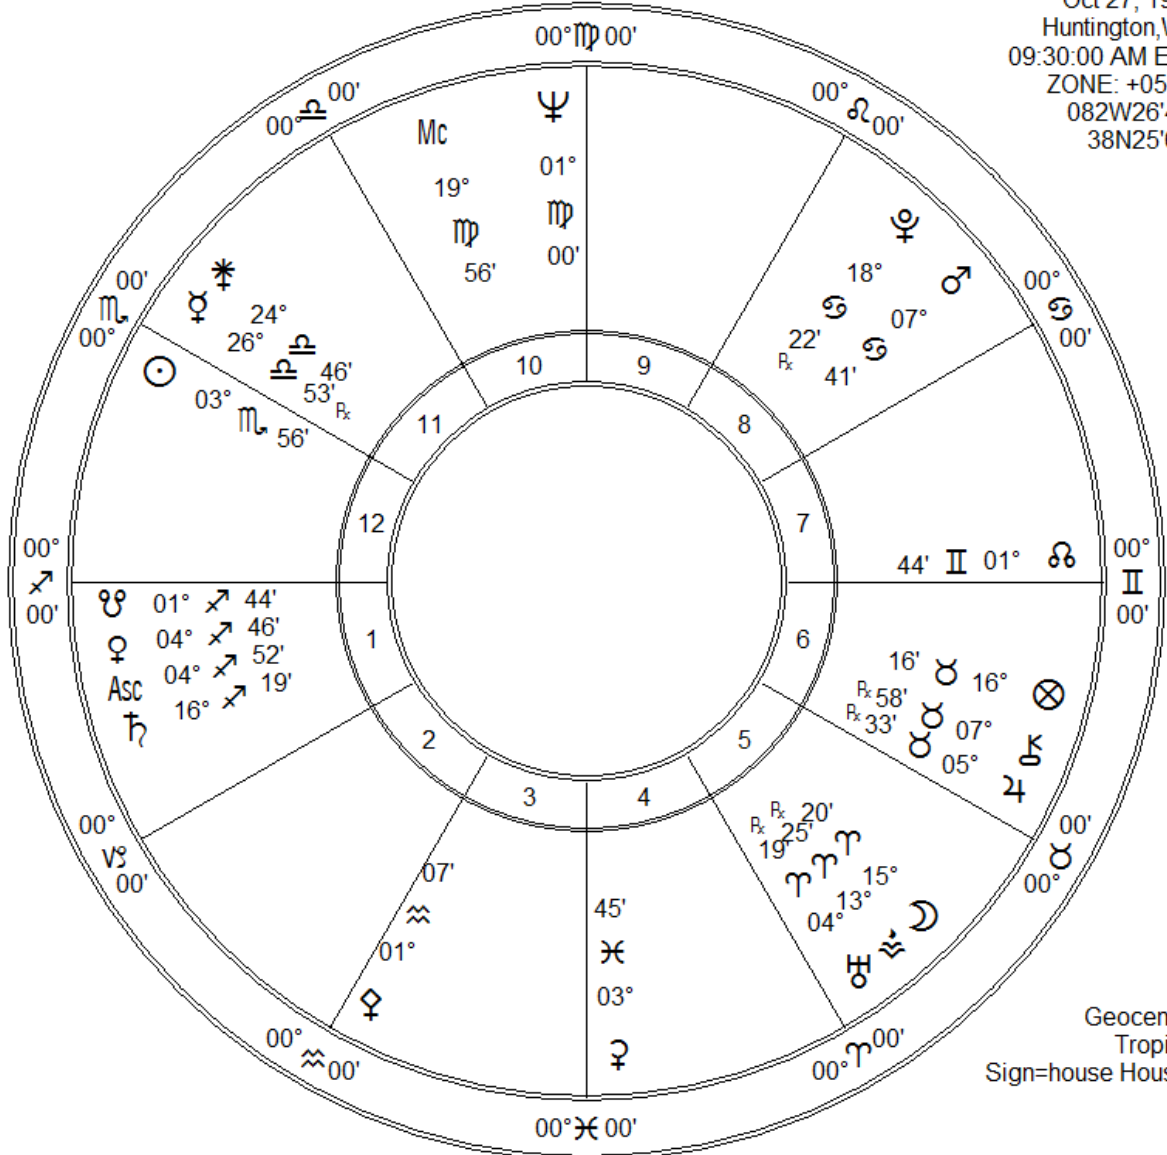

perry smith
 Oct 27, 1928
 Huntington, WV
 09:30:00 AM EST
 ZONE: +05:00
 082W26'43"
 38N25'09"

Fir	Ear	Air	Wat
7	5	4	4
Crd	Fix	Mut	
7	5	8	

Zodiac Signs	Pl	Planet	Plan's Sign	Hous	Position
♈ Aries	☾	Moon	Aries	5th	15° 19' 20'
♉ Taurus	☉	Sun	Scorpio	12th	03° 11' 56'
♊ Gemini	☿	Mercury	Libra	11th	26° 41' 53' Rx
♋ Cancer	♀	Venus	Sagittarius	1st	04° 46' 46'
♌ Leo	♂	Mars	Cancer	8th	07° 41' 41' Rx
♍ Virgo	♃	Jupiter	Taurus	6th	05° 33' 33' Rx
♎ Libra	♄	Saturn	Sagittarius	1st	16° 19' 19'
♏ Scorpio	♅	Uranus	Aries	5th	04° 19' 19' Rx
♐ Sagittarius	♆	Neptune	Virgo	10th	01° 00' 00'
♑ Capricorn	♇	Pluto	Cancer	8th	18° 22' 22' Rx
♒ Aquarius	♁	Node	Gemini	7th	01° 44' 44'
♓ Pisces	♁	Node	Gemini	7th	01° 44' 44'
	Mc	Midheaven	Virgo	10th	19° 01' 56'
	Asc	Ascendant	Sagittarius	1st	04° 52' 52'