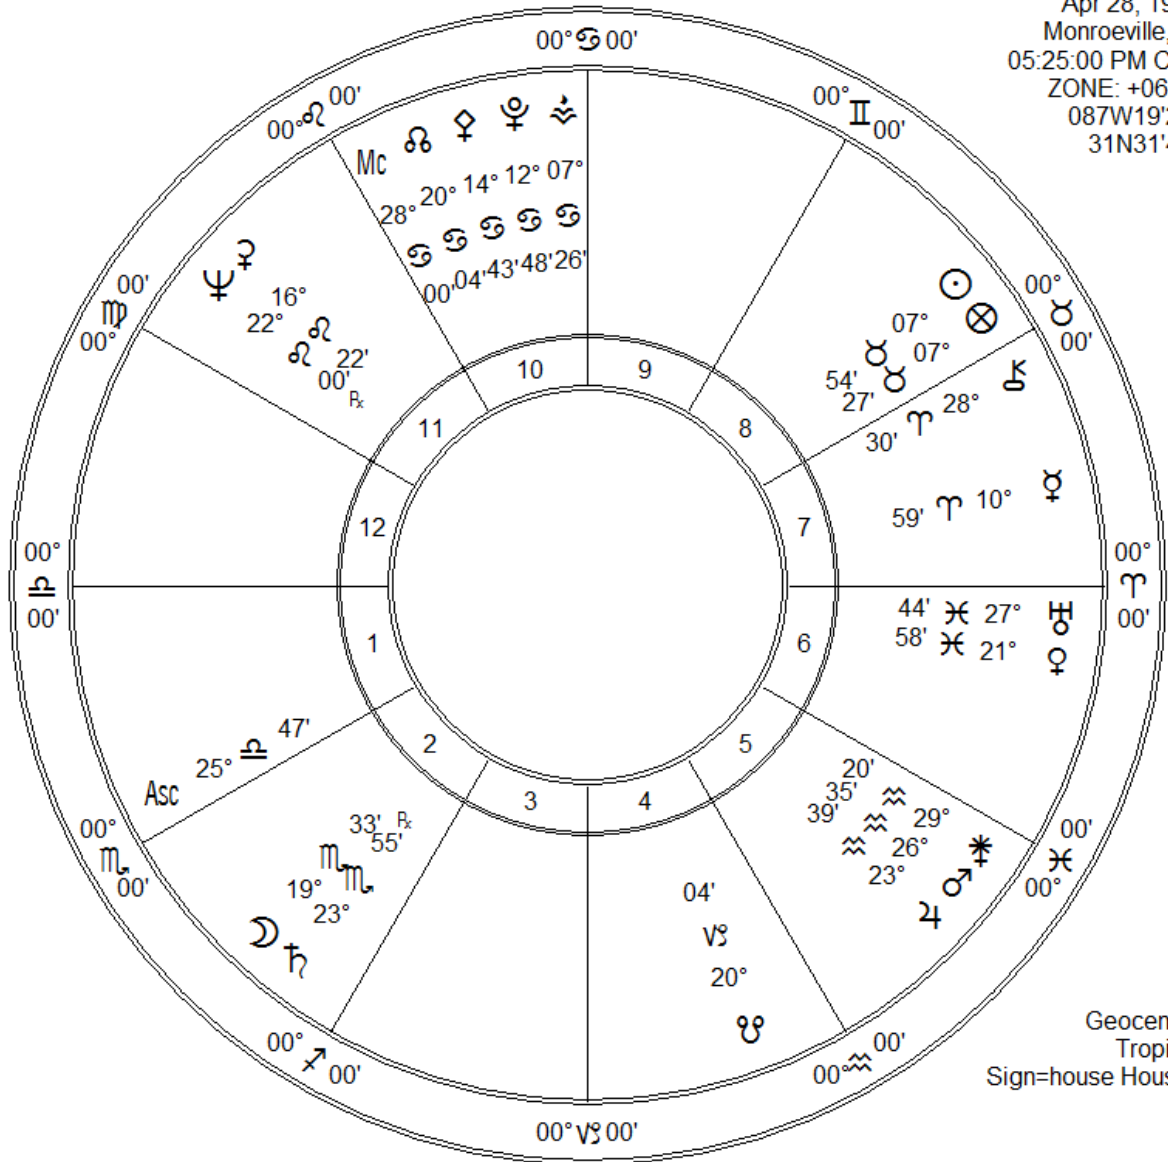

harper lee  
 Apr 28, 1926  
 Monroeville, AL  
 05:25:00 PM CST  
 ZONE: +06:00  
 087W19'29"  
 31N31'40"

Geocentric  
 Tropical  
 Sign=house Houses

Fir	Ear	Air	Wat
4	3	4	9
Crd	Fix	Mut	
9	9	2	

Leslie Marlar  
 620 N. Robin Way  
 Satellite Bch FI 32937  
 leslie.marlar@gmail.com  
 www.lesliemarlar.com  
 321 779-0604

Zodiac Signs	Pl	Planet	Plan's Sign	Hous	Position
♈ Aries	☾	Moon	Scorpio	2nd	19°♌,33'
♉ Taurus	☼	Sun	Taurus	8th	07°♉54'
♊ Gemini	☿	Mercury	Aries	7th	10°♈59'
♋ Cancer	♀	Venus	Pisces	6th	21°♋58'
♌ Leo	♂	Mars	Aquarius	5th	26°♈35'
♍ Virgo	♃	Jupiter	Aquarius	5th	23°♈39'
♎ Libra	♄	Saturn	Scorpio	2nd	23°♌,55' Rx
♏ Scorpio	♅	Uranus	Pisces	6th	27°♋44'
♐ Sagittarius	♆	Neptune	Leo	11th	22°♌00' Rx
♑ Capricorn	♇	Pluto	Cancer	10th	12°♋48'
♒ Aquarius	♁	Node	Cancer	10th	20°♋04'
♓ Pisces	♁	Midheaven	Cancer	10th	28°♋00'
	♁	Ascendant	Libra	1st	25°♎47'