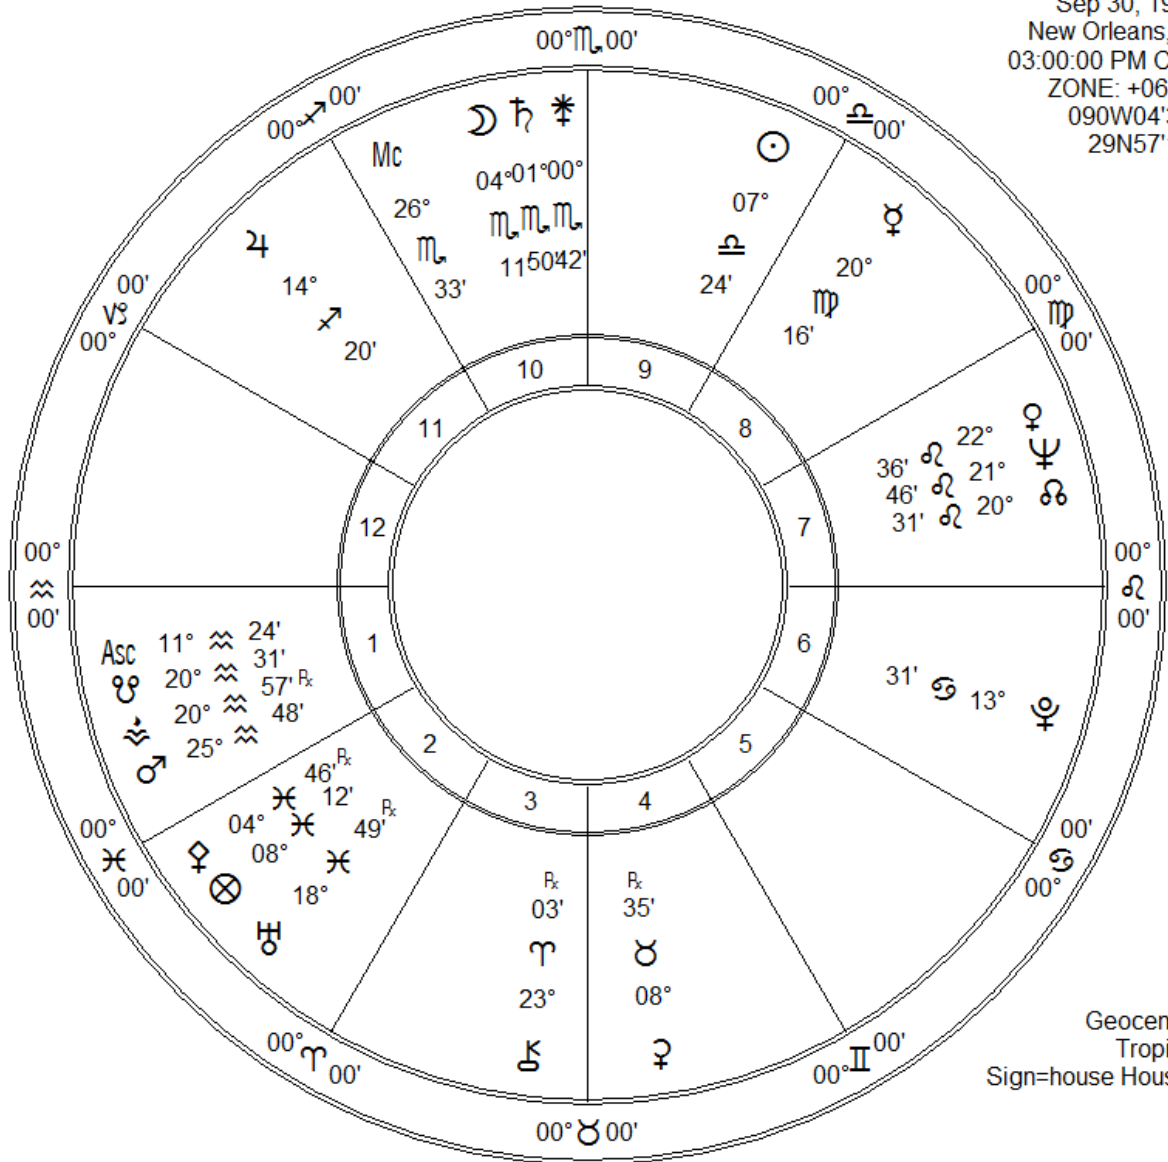

truman Capote
 Sep 30, 1924
 New Orleans, LA
 03:00:00 PM CST
 ZONE: +06:00
 090W04'30"
 29N57'16"

Fir	Ear	Air	Wat
5	2	5	8
Crd	Fix	Mut	
3	12	5	

Zodiac Signs	Pl	Planet	Plan's Sign	Hous	Position
♈ Aries	☾	Moon	Scorpio	10th	04° 01' 11"
♉ Taurus	☉	Sun	Libra	9th	07° 00' 24"
♊ Gemini	☿	Mercury	Virgo	8th	20° 00' 16"
♋ Cancer	♀	Venus	Leo	7th	22° 00' 36"
♌ Leo	♂	Mars	Aquarius	1st	25° 00' 48"
♍ Virgo	♃	Jupiter	Sagittarius	11th	14° 00' 20"
♎ Libra	♄	Saturn	Scorpio	10th	01° 00' 50"
♏ Scorpio	♅	Uranus	Pisces	2nd	18° 00' 49"
♐ Sagittarius	♆	Neptune	Leo	7th	21° 00' 46"
♑ Capricorn	♇	Pluto	Cancer	6th	13° 00' 31"
♒ Aquarius	♁	Node	Leo	7th	20° 00' 31"
♓ Pisces	♁	Node	Leo	7th	20° 00' 31"
	Mc	Midheaven	Scorpio	10th	26° 00' 33"
	Asc	Ascendant	Aquarius	1st	11° 00' 24"