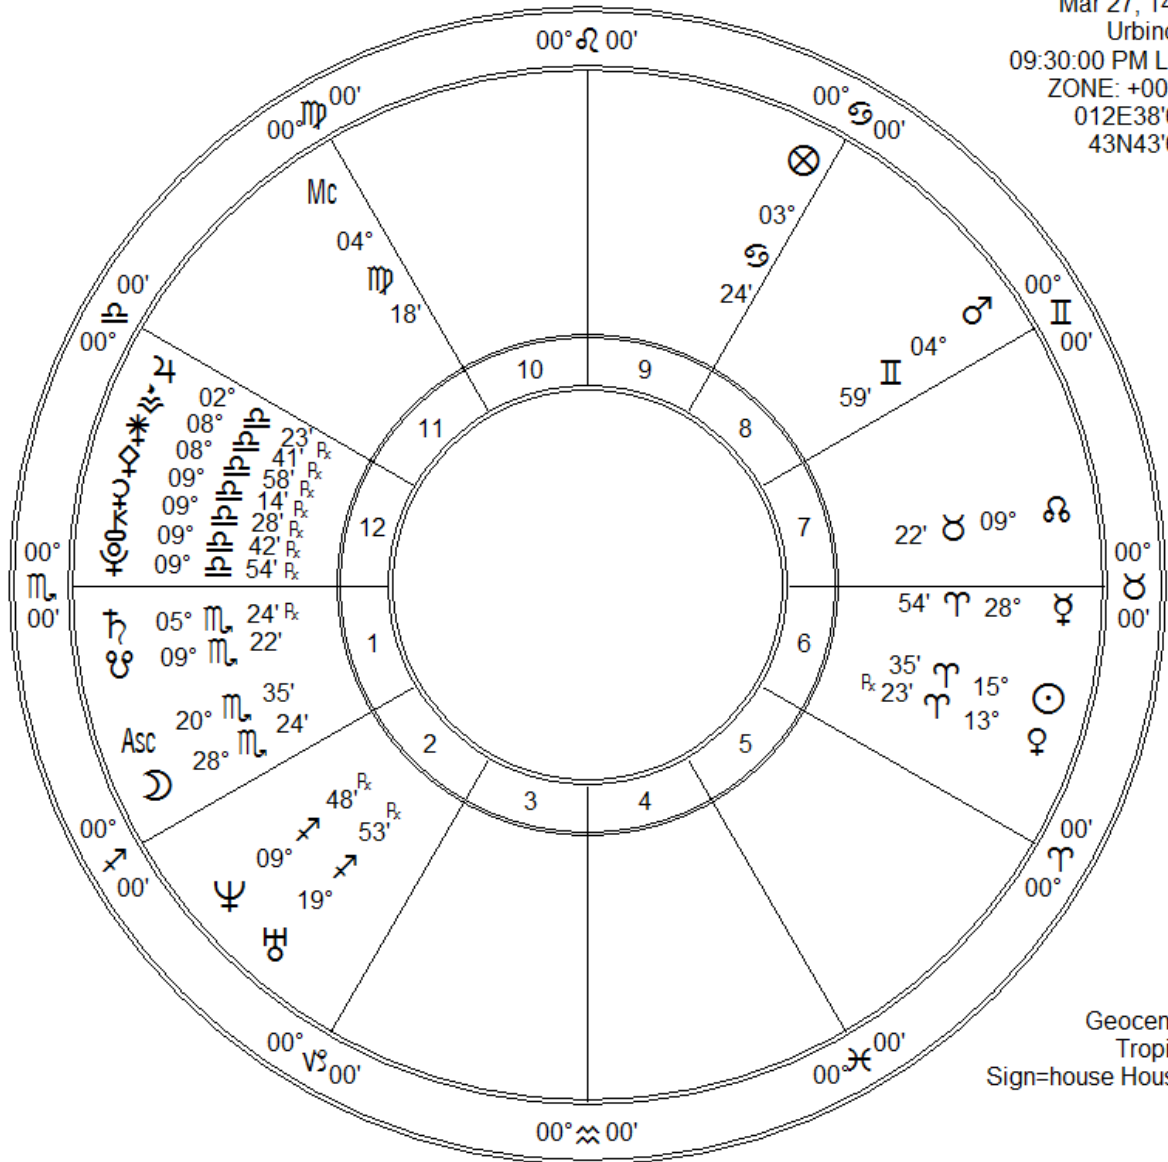

raphael
 Mar 27, 1483
 Urbino, IT
 09:30:00 PM LMT
 ZONE: +00:00
 012E38'00"
 43N43'00"

Geocentric
 Tropical
 Sign=house Houses

Fir	Ear	Air	Wat
5	2	8	5
Crd	Fix	Mut	
11	5	4	

Leslie Marlar
 620 N. Robin Way
 Satellite Bch FI 32937
 leslie.marlar@gmail.com
 www.lesliemarlar.com
 321 779-0604

Zodiac Signs	Pl	Planet	Plan's Sign	Hous	Position
♈ Aries	☾	Moon	Scorpio	1st	28°♏,24'
♉ Taurus	☉	Sun	Aries	6th	15°♈,35'
♊ Gemini	☿	Mercury	Aries	6th	28°♈,54'
♋ Cancer	♀	Venus	Aries	6th	13°♈,23' Rx
♌ Leo	♂	Mars	Gemini	8th	04°♊,59'
♍ Virgo	♃	Jupiter	Libra	12th	02°♌,23' Rx
♎ Libra	♄	Saturn	Scorpio	1st	05°♏,24' Rx
♏ Scorpio	♅	Uranus	Sagittarius	2nd	19°♐,53' Rx
♐ Sagittarius	♆	Neptune	Sagittarius	2nd	09°♐,48' Rx
♑ Capricorn	♇	Pluto	Libra	12th	09°♏,54' Rx
♒ Aquarius	♁	Node	Taurus	7th	09°♉,22'
♓ Pisces	♁	Midheaven	Virgo	11th	04°♍,18'
	Asc	Ascendant	Scorpio	1st	20°♏,35'