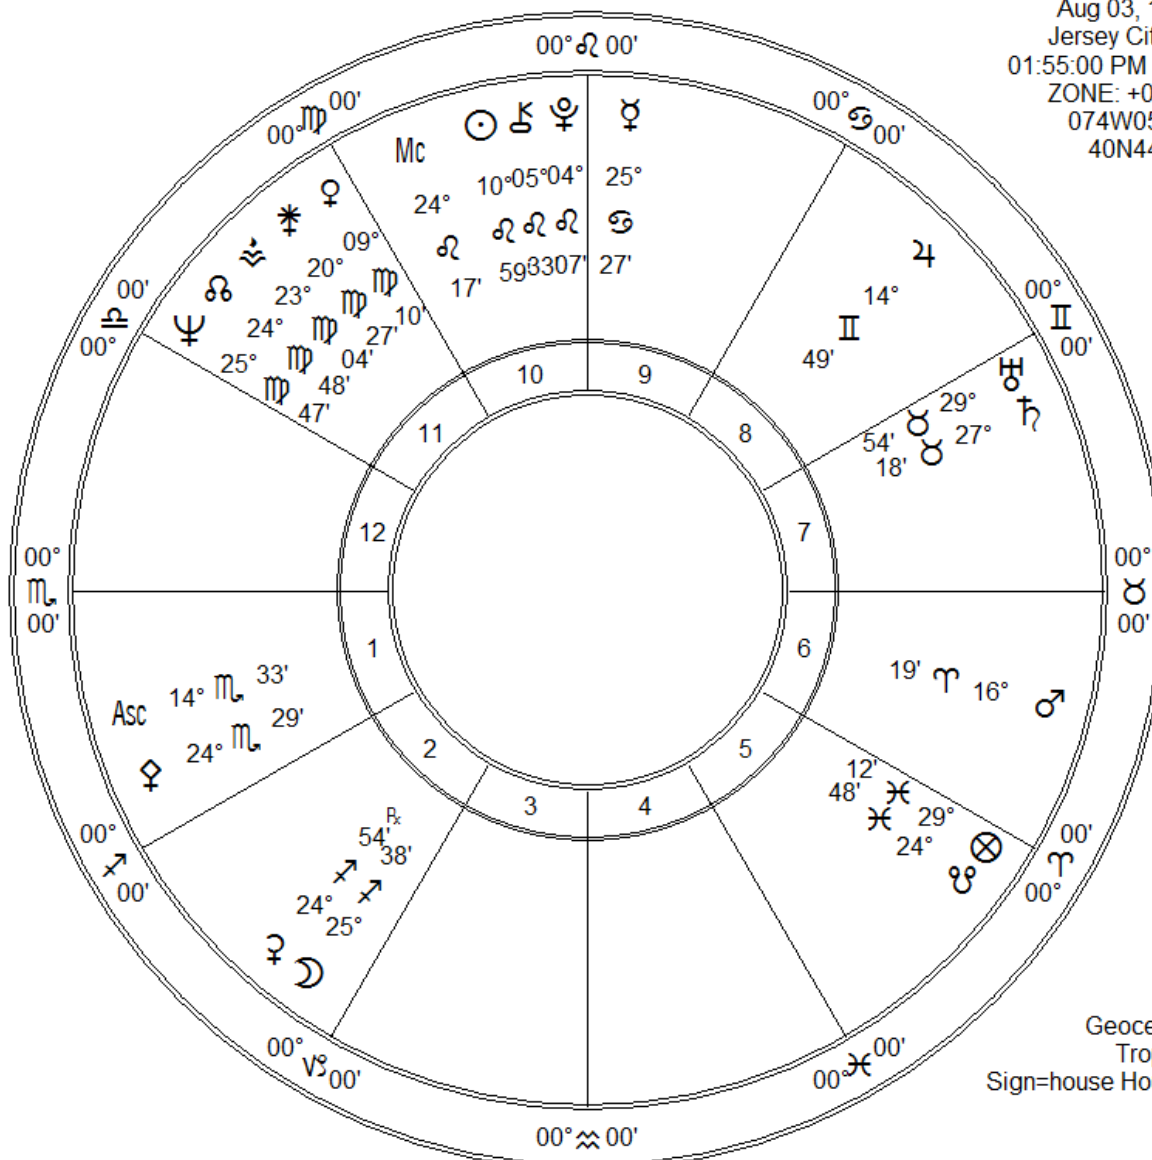

martha stewart
 Aug 03, 1941
 Jersey City, NJ
 01:55:00 PM EDT
 ZONE: +04:00
 074W05'00"
 40N44'00"

Fir	Ear	Air	Wat
7	7	1	5
Crd	Fix	Mut	
2	8	10	

Zodiac Signs	Pl	Planet	Plan's Sign	Hous	Position
♈ Aries	☾	Moon	Sagittarius	2nd	25° 27' 38"
♉ Taurus	☉	Sun	Leo	10th	10° 05' 04"
♊ Gemini	☿	Mercury	Cancer	9th	25° 27'
♋ Cancer	♀	Venus	Virgo	11th	09° 10'
♌ Leo	♂	Mars	Aries	6th	16° 19'
♍ Virgo	♃	Jupiter	Gemini	8th	14° 49'
♎ Libra	♄	Saturn	Taurus	7th	27° 18'
♏ Scorpio	♅	Uranus	Taurus	7th	29° 54'
♐ Sagittarius	♆	Neptune	Virgo	11th	25° 47'
♑ Capricorn	♇	Pluto	Leo	10th	04° 07'
♒ Aquarius	♁	Node	Virgo	11th	24° 48'
♓ Pisces	♁	Midheaven	Leo	10th	24° 17'
	♁	Ascendant	Scorpio	1st	14° 33'