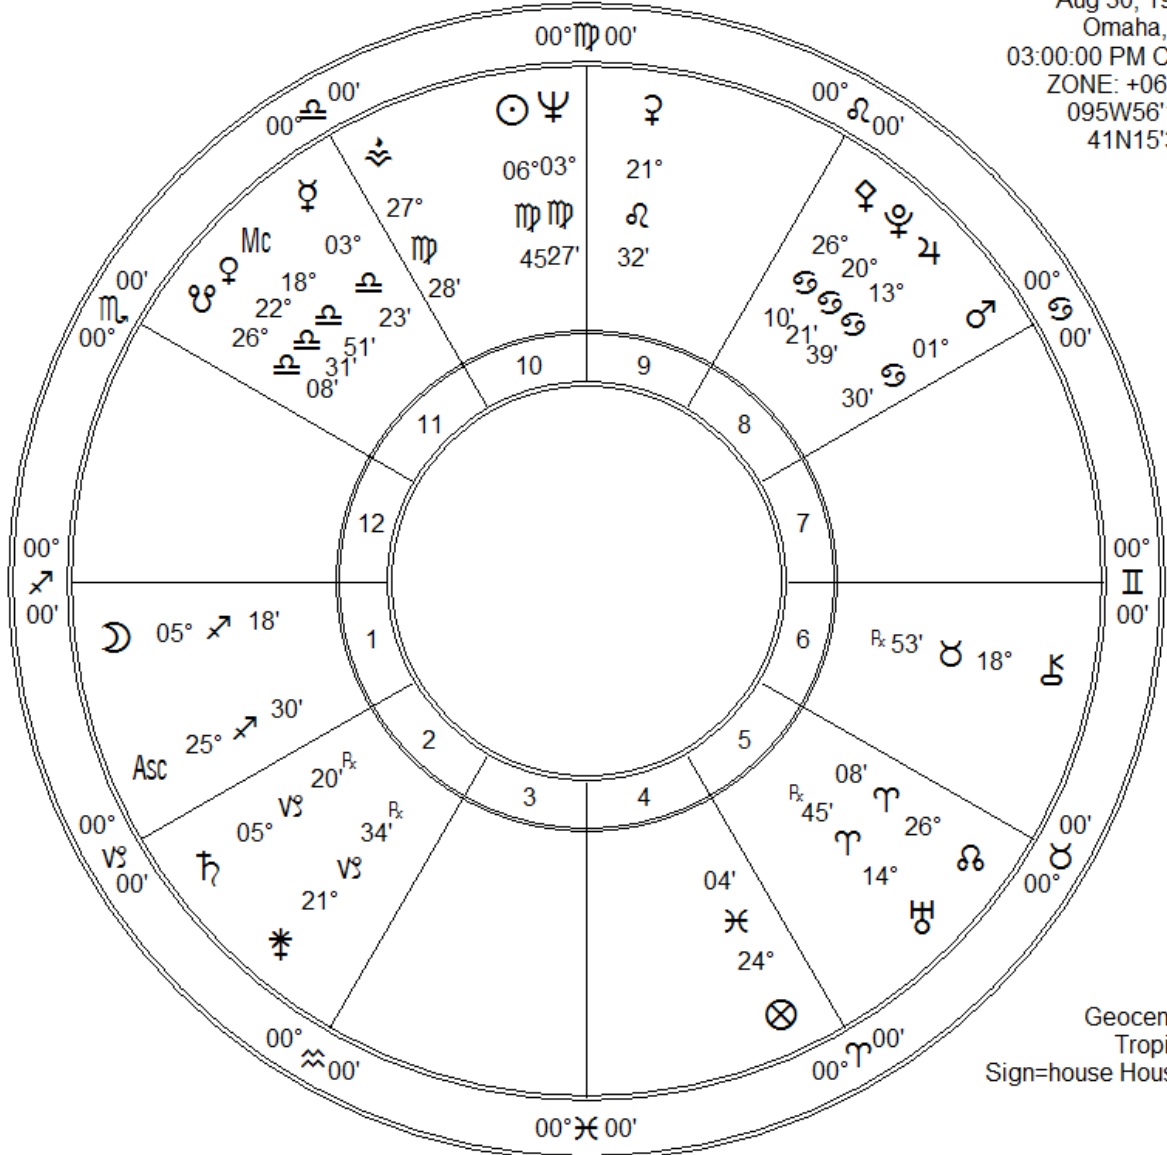

warren buffet
 Aug 30, 1930
 Omaha, NE
 03:00:00 PM CST
 ZONE: +06:00
 095W56'15"
 41N15'31"

Fir	Ear	Air	Wat
5	6	4	5
Crd	Fix	Mut	
12	2	6	

Zodiac Signs	Pl	Planet	Plan's Sign	Hous	Position
♈ Aries	☾	Moon	Sagittarius	1st	05° ♌ 18'
♉ Taurus	☉	Sun	Virgo	10th	06° ♍ 45'
♊ Gemini	☿	Mercury	Libra	11th	03° ♎ 23'
♋ Cancer	♀	Venus	Libra	11th	22° ♎ 31'
♌ Leo	♂	Mars	Cancer	8th	01° ♋ 30'
♍ Virgo	♃	Jupiter	Cancer	8th	13° ♋ 39'
♎ Libra	♄	Saturn	Capricorn	2nd	05° ♐ 20' Rx
♏ Scorpio	♅	Uranus	Aries	5th	14° ♈ 45' Rx
♐ Sagittarius	♆	Neptune	Virgo	10th	03° ♍ 27'
♑ Capricorn	♇	Pluto	Cancer	8th	20° ♋ 21'
♒ Aquarius	♁	Node	Aries	5th	26° ♈ 08'
♓ Pisces	♁	Midheaven	Libra	11th	18° ♎ 51'
	ASC	Ascendant	Sagittarius	1st	25° ♌ 30'