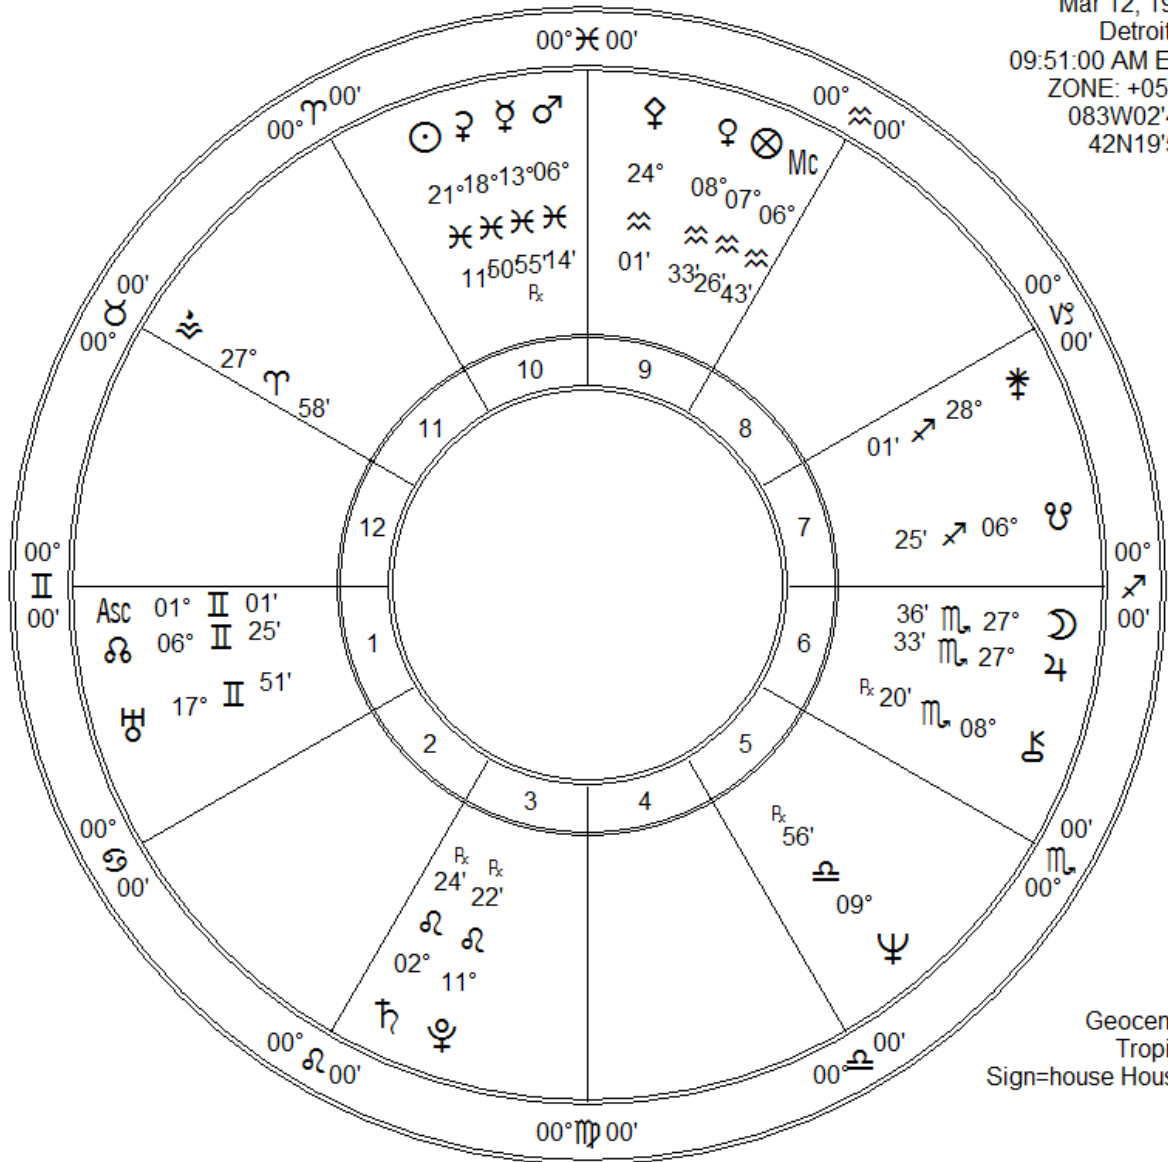

mitt romney  
 Mar 12, 1947  
 Detroit, MI  
 09:51:00 AM EST  
 ZONE: +05:00  
 083W02'45"  
 42N19'53"

Geocentric  
 Tropical  
 Sign=house Houses

Fir	Ear	Air	Wat
5	0	8	7
Crd	Fix	Mut	
2	9	9	

Zodiac Signs	Pl	Planet	Plan's Sign	Hous	Position
♈ Aries	☾	Moon	Scorpio	6th	27°♌,36'
♉ Taurus	☉	Sun	Pisces	10th	21°♋11'
♊ Gemini	☿	Mercury	Pisces	10th	13°♋55'Rx
♋ Cancer	♀	Venus	Aquarius	9th	08°♈33'
♌ Leo	♂	Mars	Pisces	10th	06°♋14'
♍ Virgo	♃	Jupiter	Scorpio	6th	27°♌,33'
♎ Libra	♄	Saturn	Leo	3rd	02°♌24'Rx
♏ Scorpio	♅	Uranus	Gemini	1st	17°♊51'
♐ Sagittarius	♆	Neptune	Libra	5th	09°♎56'Rx
♑ Capricorn	♇	Pluto	Leo	3rd	11°♌22'Rx
♒ Aquarius	♁	Node	Gemini	1st	06°♊25'
♓ Pisces	♁	Midheaven	Aquarius	9th	06°♈43'
	♁	Ascendant	Gemini	1st	01°♊01'