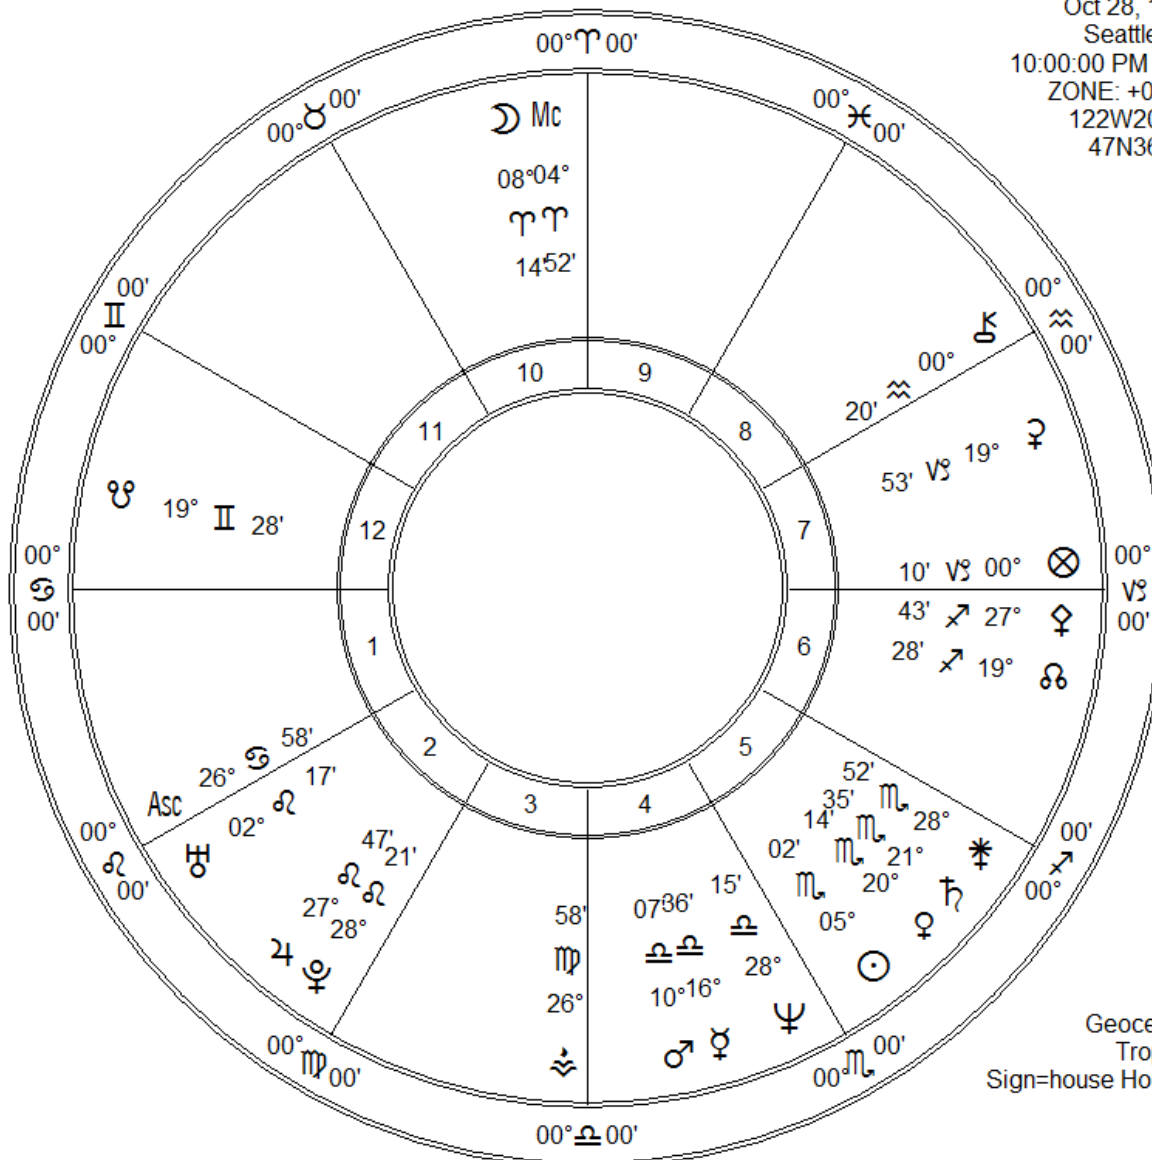

B Gates  
 Oct 28, 1955  
 Seattle Wa  
 10:00:00 PM PST  
 ZONE: +08:00  
 122W20'00"  
 47N36'00"

Geocentric  
 Tropical  
 Sign=house Houses

Fir	Ear	Air	Wat
7	3	5	5
Crd	Fix	Mut	
8	8	4	

Zodiac Signs	Pl	Planet	Plan's Sign	Hous	Position
♈ Aries	☾	Moon	Aries	10th	08° 04' 14"
♉ Taurus	☉	Sun	Scorpio	5th	05° 02' 02"
♊ Gemini	☿	Mercury	Libra	4th	16° 36' 36"
♋ Cancer	♀	Venus	Scorpio	5th	20° 14' 14"
♌ Leo	♂	Mars	Libra	4th	10° 07' 07"
♍ Virgo	♃	Jupiter	Leo	2nd	27° 47' 47"
♎ Libra	♄	Saturn	Scorpio	5th	21° 35' 35"
♏ Scorpio	♅	Uranus	Leo	2nd	02° 17' 17"
♐ Sagittarius	♆	Neptune	Libra	4th	28° 15' 15"
♑ Capricorn	♇	Pluto	Leo	2nd	28° 21' 21"
♒ Aquarius	♁	Node	Sagittarius	6th	19° 28' 28"
♓ Pisces	♁	Midheaven	Aries	10th	04° 04' 52"
	♁	Ascendant	Cancer	1st	26° 58' 58"