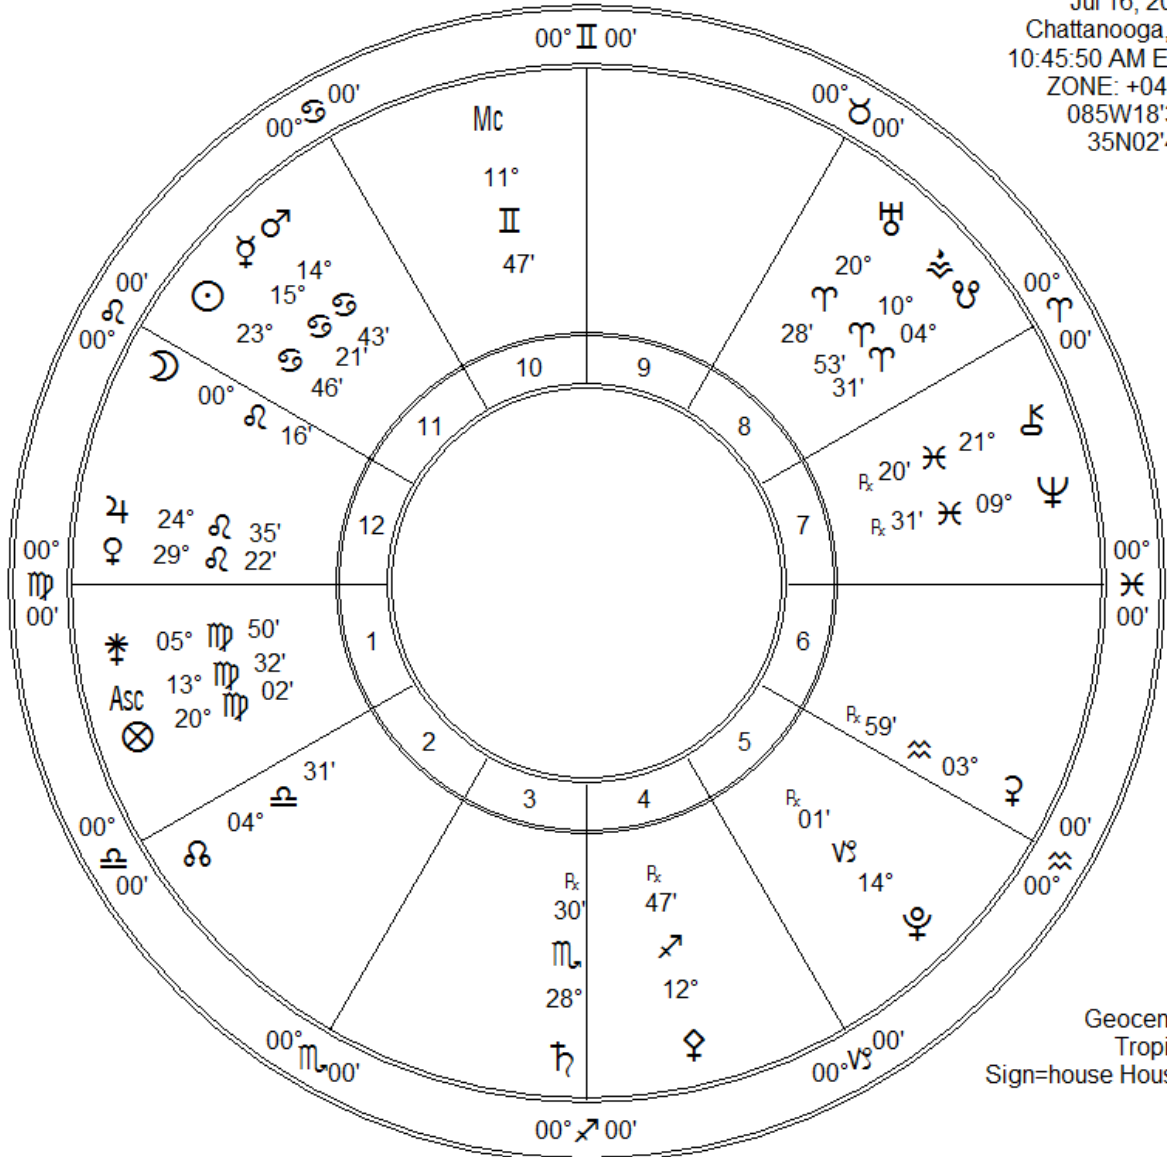

chatanouga shooting
 Jul 16, 2015
 Chattanooga, TN
 10:45:50 AM EDT
 ZONE: +04:00
 085W18'35"
 35N02'44"

Geocentric
 Tropical
 Sign=house Houses

Fir	Ear	Air	Wat
7	4	3	6
Crd	Fix	Mut	
8	5	7	

Zodiac Signs	Pl	Planet	Plan's Sign	Hous	Position
♈ Aries	☾	Moon	Leo	12th	00° ♌ 16'
♉ Taurus	☉	Sun	Cancer	11th	23° ♋ 46'
♊ Gemini	☿	Mercury	Cancer	11th	15° ♋ 21'
♋ Cancer	♀	Venus	Leo	12th	29° ♌ 22'
♌ Leo	♂	Mars	Cancer	11th	14° ♋ 43'
♍ Virgo	♃	Jupiter	Leo	12th	24° ♌ 35'
♎ Libra	♄	Saturn	Scorpio	3rd	28° ♏ 30' R _x
♏ Scorpio	♅	Uranus	Aries	8th	20° ♈ 28'
♐ Sagittarius	♆	Neptune	Pisces	7th	09° ♋ 31' R _x
♑ Capricorn	♇	Pluto	Capricorn	5th	14° ♑ 01' R _x
♒ Aquarius	♁	Node	Libra	2nd	04° ♎ 31'
♓ Pisces	♁	Node	Libra	2nd	04° ♎ 31'
	Mc	Midheaven	Gemini	10th	11° ♊ 47'
	Asc	Ascendant	Virgo	1st	13° ♍ 32'