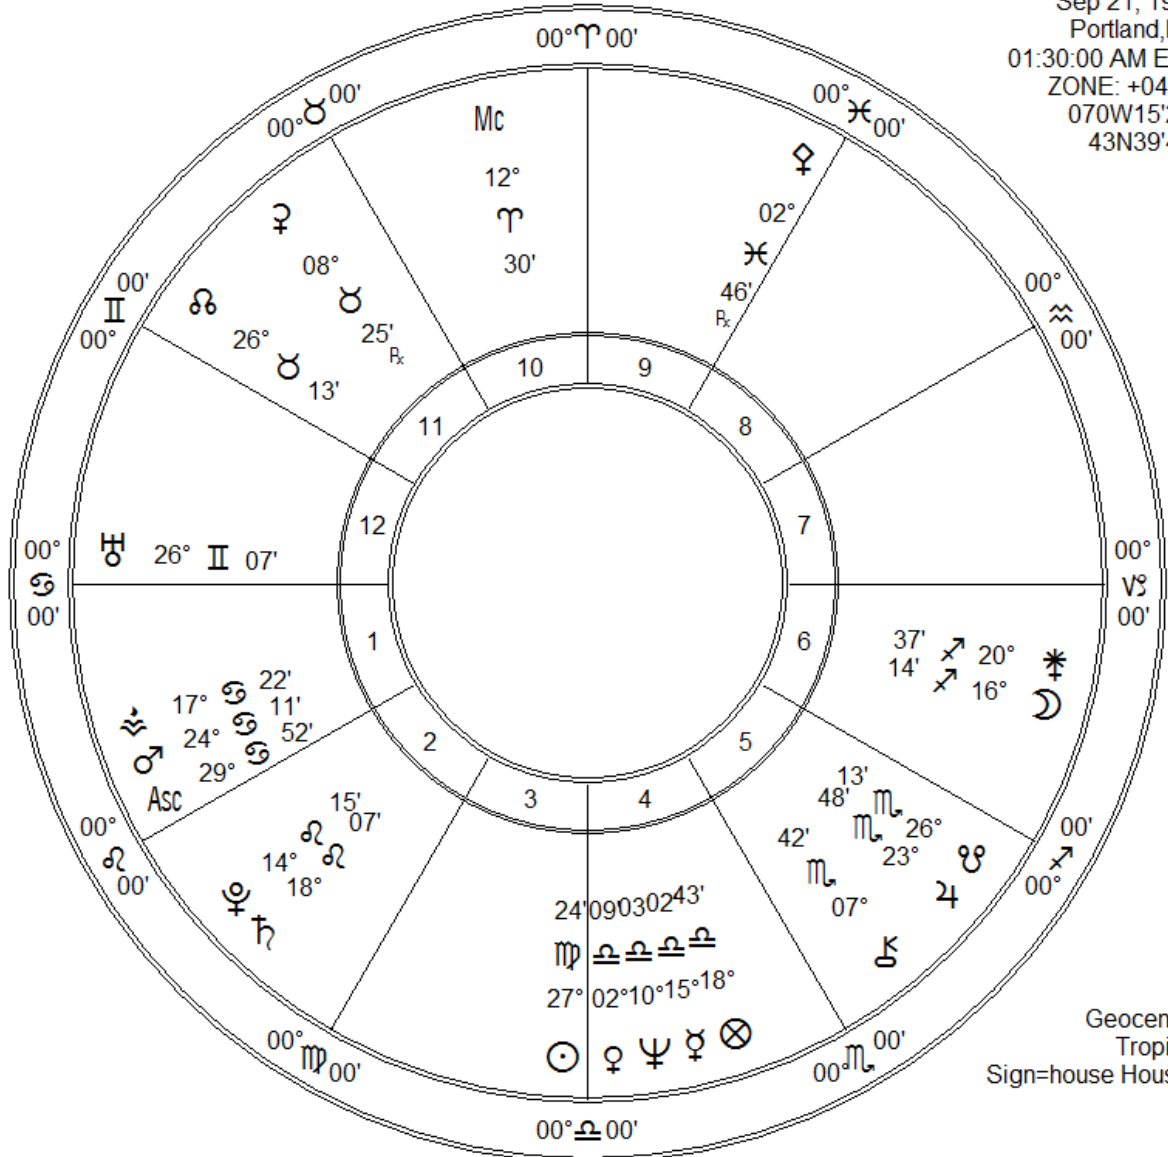

steven king
 Sep 21, 1947
 Portland, ME
 01:30:00 AM EDT
 ZONE: +04:00
 070W15'21"
 43N39'41"

Fir	Ear	Air	Wat
5	3	5	7
Crd	Fix	Mut	
8	7	5	

Zodiac Signs	Pl	Planet	Plan's Sign	Hous	Position
♈ Aries	☾	Moon	Sagittarius	6th	16° 14'
♉ Taurus	☉	Sun	Virgo	3rd	27° 24'
♊ Gemini	☿	Mercury	Libra	4th	15° 02'
♋ Cancer	♀	Venus	Libra	4th	02° 09'
♌ Leo	♂	Mars	Cancer	1st	24° 11'
♍ Virgo	♃	Jupiter	Scorpio	5th	23° 48'
♎ Libra	♄	Saturn	Leo	2nd	18° 07'
♏ Scorpio	♅	Uranus	Gemini	12th	26° 07'
♐ Sagittarius	♆	Neptune	Libra	4th	10° 03'
♑ Capricorn	♇	Pluto	Leo	2nd	14° 15'
♒ Aquarius	♁	Node	Taurus	11th	26° 13'
♓ Pisces	♁	Midheaven	Aries	10th	12° 30'
	♁	Ascendant	Cancer	1st	29° 52'