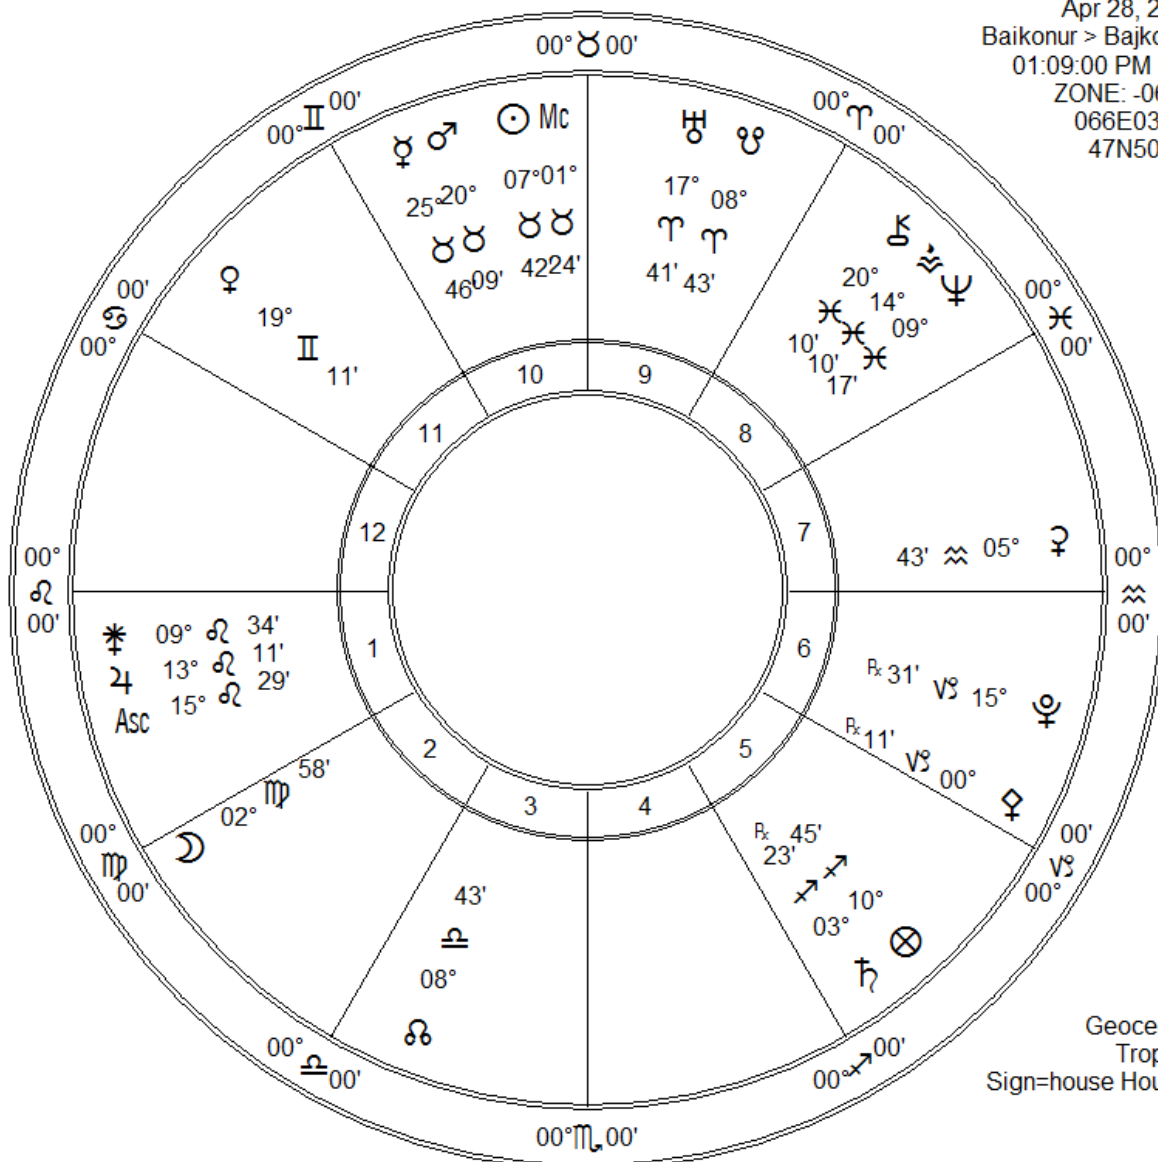

59 progress launch
 Apr 28, 2015
 Baikonur > Bajkonyr,
 01:09:00 PM R5T
 ZONE: -06:00
 066E03'00"
 47N50'00"

Geocentric
 Tropical
 Sign=house Houses

Fir	Ear	Air	Wat
7	7	3	3
Crd	Fix	Mut	
5	8	7	

Zodiac Signs	Pl	Planet	Plan's Sign	Hous	Position
♈ Aries	☾	Moon	Virgo	2nd	02° ♏ 58'
♉ Taurus	☉	Sun	Taurus	10th	07° ♉ 42'
♊ Gemini	☿	Mercury	Taurus	10th	25° ♉ 46'
♋ Cancer	♀	Venus	Gemini	11th	19° ♊ 11'
♌ Leo	♂	Mars	Taurus	10th	20° ♉ 09'
♍ Virgo	♃	Jupiter	Leo	1st	13° ♌ 11'
♎ Libra	♄	Saturn	Sagittarius	5th	03° ♐ 23' R _x
♏ Scorpio	♅	Uranus	Aries	9th	17° ♈ 41'
♐ Sagittarius	♆	Neptune	Pisces	8th	09° ♋ 17'
♑ Capricorn	♇	Pluto	Capricorn	6th	15° ♑ 31' R _x
♒ Aquarius	♁	Node	Libra	3rd	08° ♎ 43'
♓ Pisces	♁	Midheaven	Taurus	10th	01° ♉ 24'
	Asc	Ascendant	Leo	1st	15° ♌ 29'