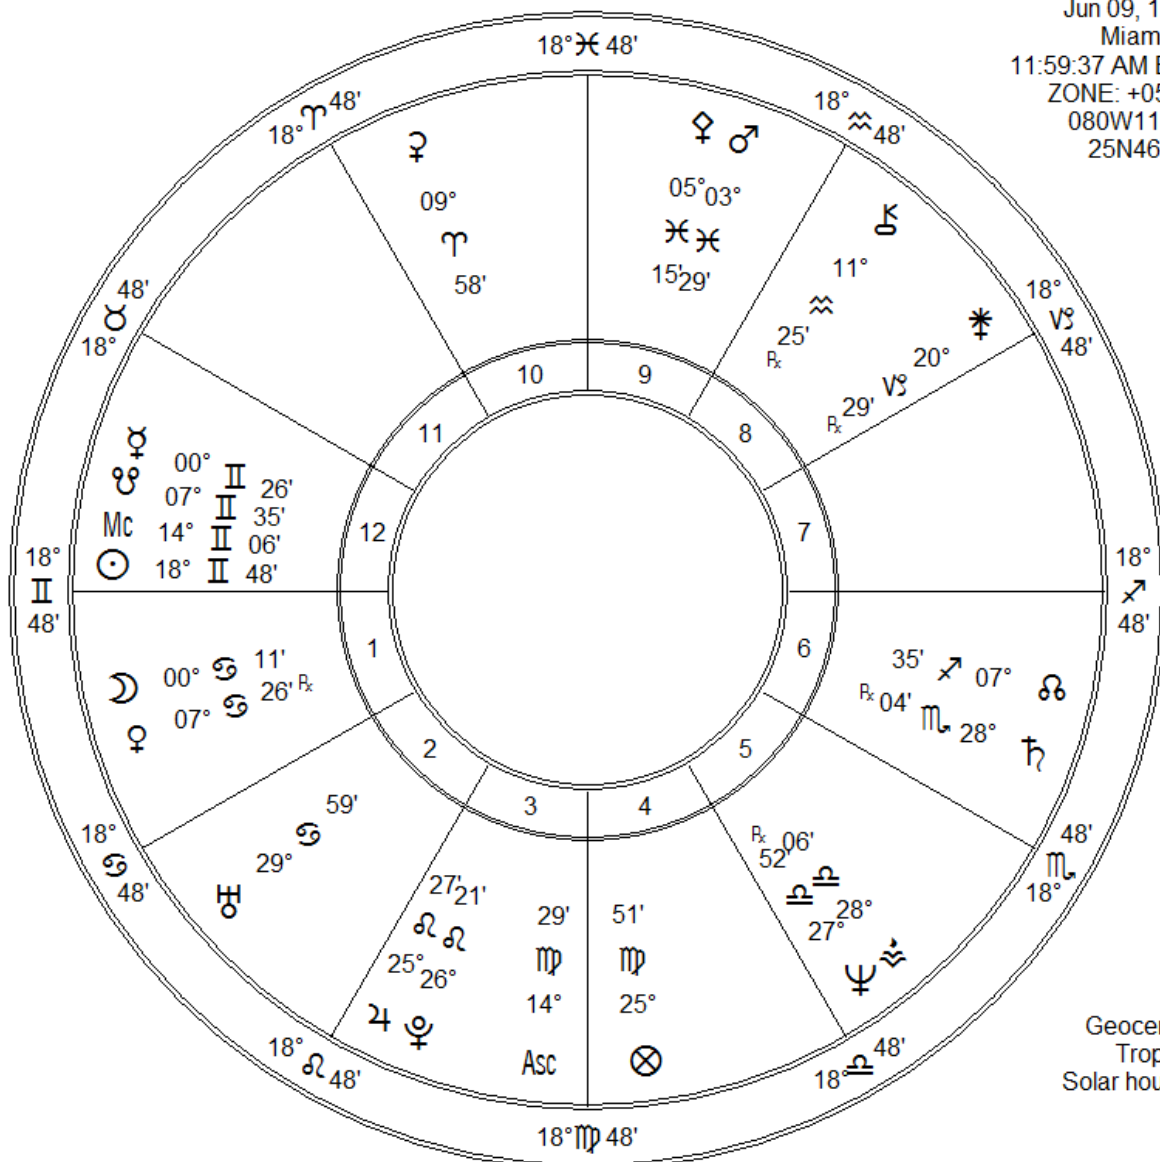

patricia cornwell
 Jun 09, 1956
 Miami, FL
 11:59:37 AM EST
 ZONE: +05:00
 080W11'38"
 25N46'26"

Geocentric
 Tropical
 Solar houses

Fir	Ear	Air	Wat
4	3	7	6
Crd	Fix	Mut	
7	4	9	

Leslie Marlar
 620 N. Robin Way
 Satellite Bch FI 32937
 leslie.marlar@gmail.com
 www.lesliemarlar.com
 321 779-0604

Zodiac Signs	Pl	Planet	Plan's Sign	Hous	Position
♈ Aries	☾	Moon	Cancer	1st	00° 11'
♉ Taurus	☉	Sun	Gemini	1st	18° II 48'
♊ Gemini	☿	Mercury	Gemini	12th	00° II 26'
♋ Cancer	♀	Venus	Cancer	1st	07° 26' Rx
♌ Leo	♂	Mars	Pisces	9th	03° 29'
♍ Virgo	♃	Jupiter	Leo	3rd	25° ♁ 27'
♎ Libra	♄	Saturn	Scorpio	6th	28° ♁ 04' Rx
♏ Scorpio	♅	Uranus	Cancer	2nd	29° 59'
♐ Sagittarius	♆	Neptune	Libra	5th	27° 52' Rx
♑ Capricorn	♇	Pluto	Leo	3rd	26° ♁ 21'
♒ Aquarius	♁	Node	Sagittarius	6th	07° ♁ 35'
♓ Pisces	♁	Midheaven	Gemini	12th	14° II 06'
	ASC	Ascendant	Virgo	3rd	14° ♁ 29'