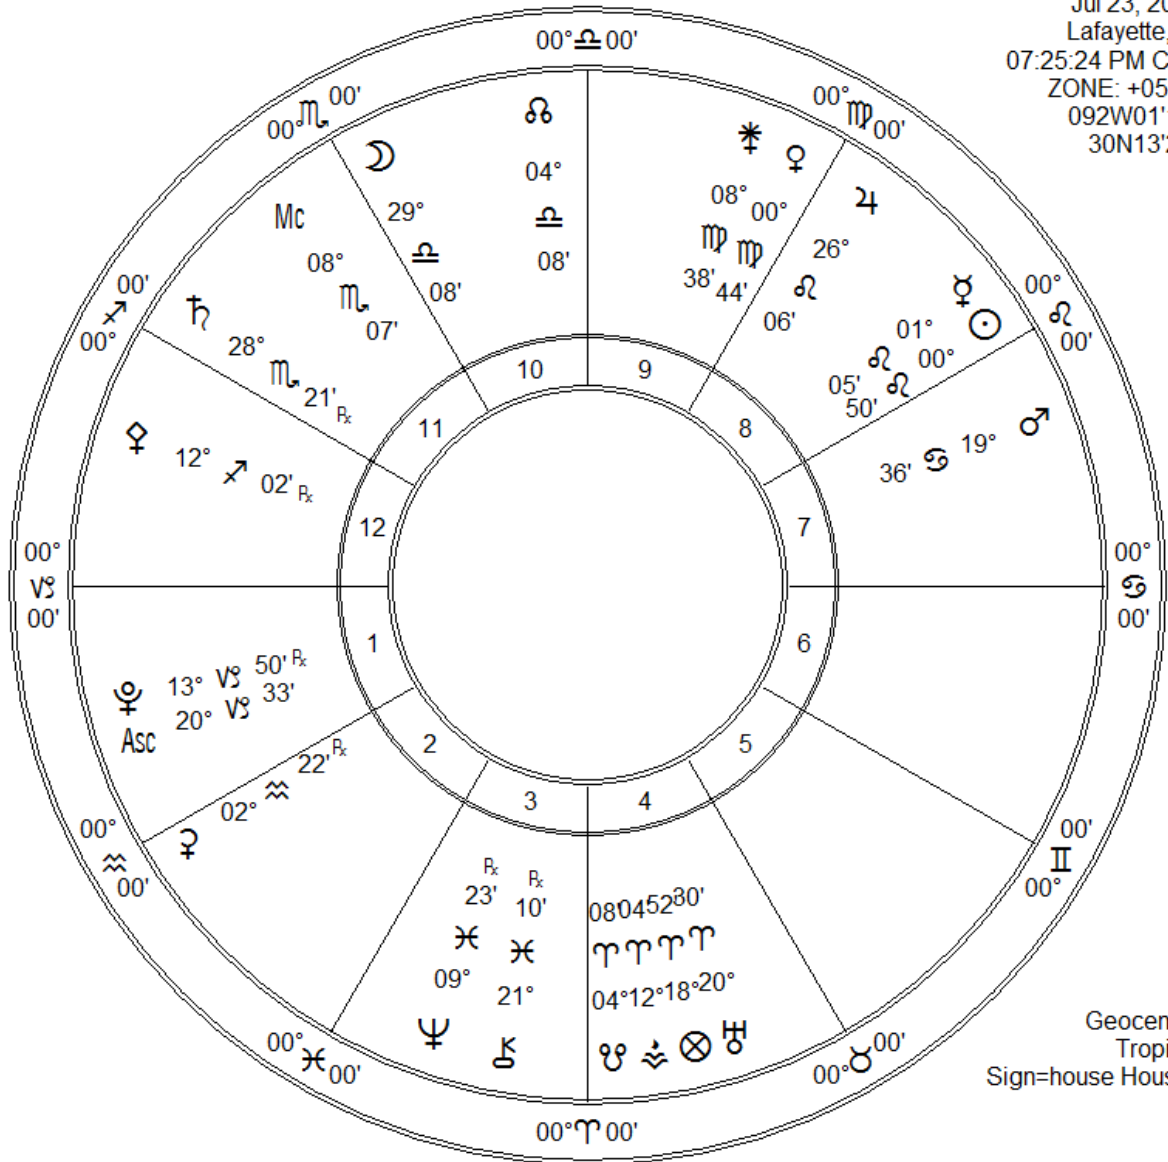

laf theatre shooting
 Jul 23, 2015
 Lafayette, LA
 07:25:24 PM CDT
 ZONE: +05:00
 092W01'11"
 30N13'26"

Fir	Ear	Air	Wat
8	4	3	5
Crd	Fix	Mut	
9	6	5	

Leslie Marlar
 620 N. Robin Way
 Satellite Bch FI 32937
 leslie.marlar@gmail.com
 www.lesliemarlar.com
 321 779-0604

Zodiac Signs	Pl	Planet	Plan's Sign	Hous	Position
♈ Aries	☾	Moon	Libra	10th	29° 08'
♉ Taurus	☼	Sun	Leo	8th	00° 50'
♊ Gemini	☿	Mercury	Leo	8th	01° 05'
♋ Cancer	♀	Venus	Virgo	9th	00° 44'
♌ Leo	♂	Mars	Cancer	7th	19° 36'
♍ Virgo	♃	Jupiter	Leo	8th	26° 06'
♎ Libra	♄	Saturn	Scorpio	11th	28° 21' Rx
♏ Scorpio	♅	Uranus	Aries	4th	20° 30'
♐ Sagittarius	♆	Neptune	Pisces	3rd	09° 23' Rx
♑ Capricorn	♇	Pluto	Capricorn	1st	13° 50' Rx
♒ Aquarius	♁	Node	Libra	10th	04° 08'
♓ Pisces	♁	Node	Libra	10th	04° 08'
	MC	Midheaven	Scorpio	11th	08° 07'
	ASC	Ascendant	Capricorn	1st	20° 33'