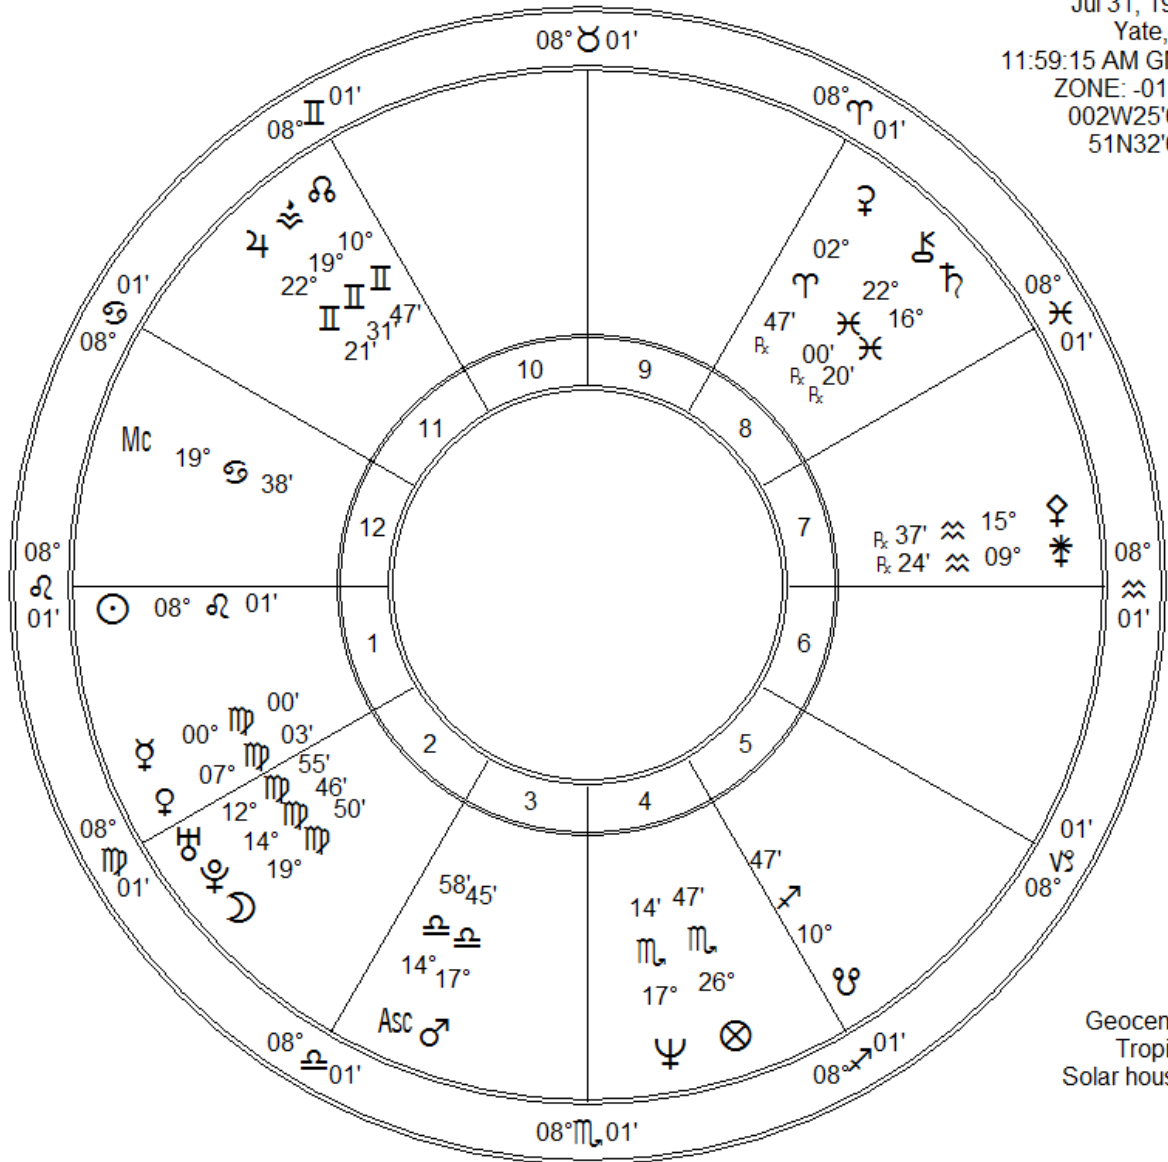

j.k.rowling
 Jul 31, 1965
 Yate, UK
 11:59:15 AM GMD
 ZONE: -01:00
 002W25'00"
 51N32'00"

Geocentric
 Tropical
 Solar houses

Fir	Ear	Air	Wat
4	4	7	5
Crd	Fix	Mut	
4	6	10	

Leslie Marlar
 620 N. Robin Way
 Satellite Bch FI 32937
 leslie.marlar@gmail.com
 www.lesliemarlar.com
 321 779-0604

Zodiac Signs	Pl	Planet	Plan's Sign	Hous	Position
♈ Aries	☾	Moon	Virgo	2nd	19° 01' 50'
♉ Taurus	☼	Sun	Leo	1st	08° 01' 01'
♊ Gemini	☿	Mercury	Leo	1st	00° 00' 00'
♋ Cancer	♀	Venus	Virgo	1st	07° 00' 03'
♌ Leo	♂	Mars	Libra	3rd	17° 01' 45'
♍ Virgo	♃	Jupiter	Gemini	11th	22° 01' 21'
♎ Libra	♄	Saturn	Pisces	8th	16° 01' 20' Rx
♏ Scorpio	♅	Uranus	Virgo	2nd	12° 01' 55'
♐ Sagittarius	♆	Neptune	Scorpio	4th	17° 01' 14'
♑ Capricorn	♇	Pluto	Virgo	2nd	14° 01' 46'
♒ Aquarius	♁	Node	Gemini	11th	10° 01' 47'
♓ Pisces	♁	Node	Gemini	11th	10° 01' 47'
	Mc	Midheaven	Cancer	12th	19° 01' 38'
	Asc	Ascendant	Libra	3rd	14° 58' 45'