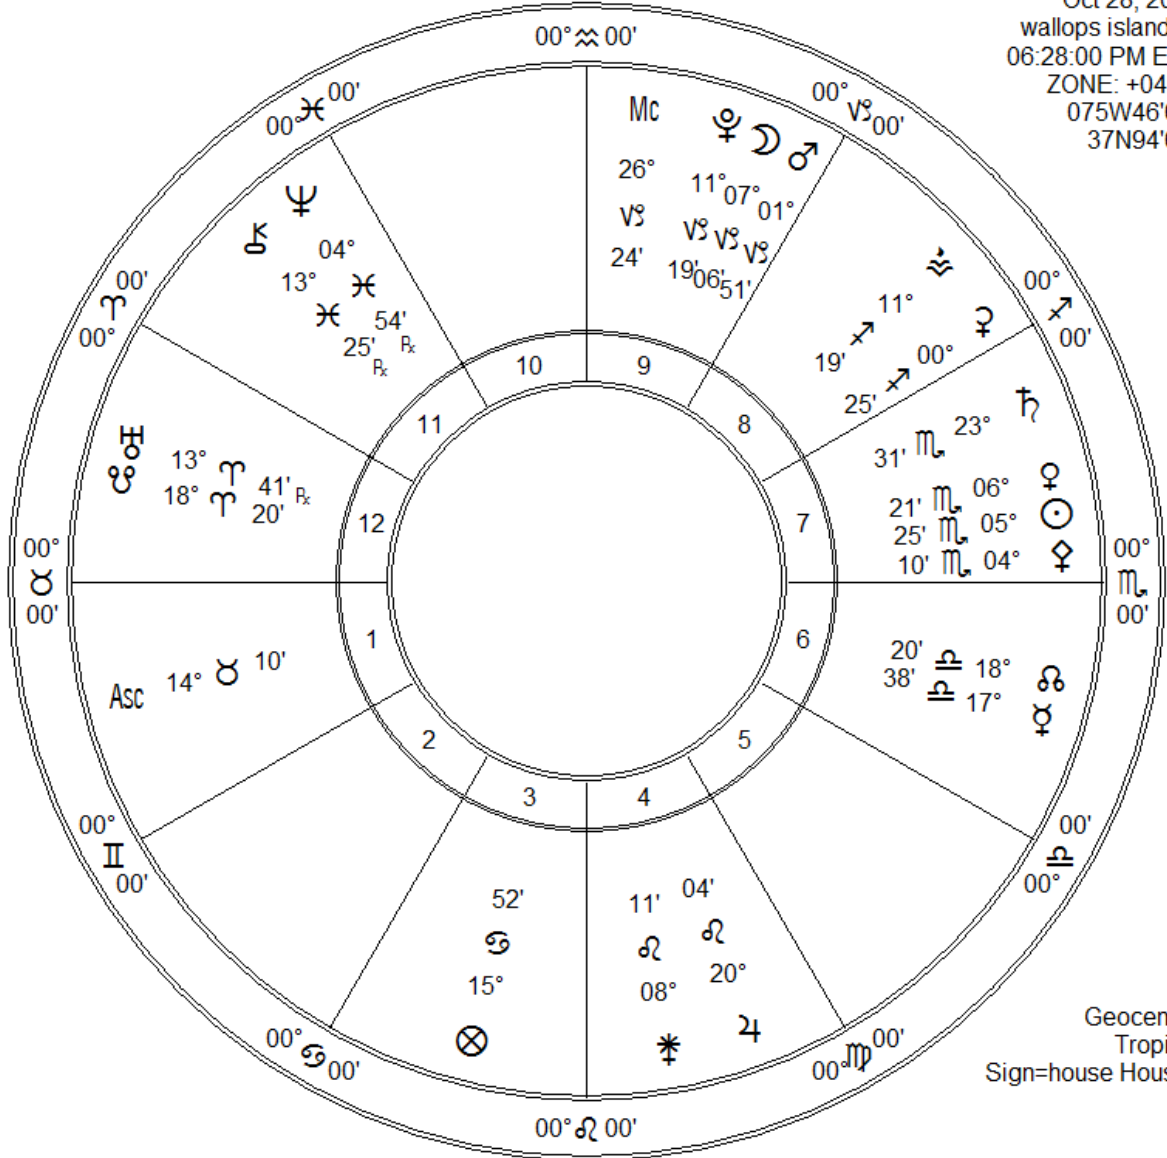

ex launch
 Oct 28, 2014
 wallops island,va
 06:28:00 PM EDT
 ZONE: +04:00
 075W46'00"
 37N94'00"

Fir	Ear	Air	Wat
6	5	2	7
Crd	Fix	Mut	
9	7	4	

Leslie Marlar
 620 N. Robin Way
 Satellite Bch FI 32937
 leslie.marlar@gmail.com
 www.lesliemarlar.com
 321 779-0604

Zodiac Signs	Pl	Planet	Plan's Sign	Hous	Position
♈ Aries	☾	Moon	Capricorn	9th	07° vs 06'
♉ Taurus	☉	Sun	Scorpio	7th	05° ml 25'
♊ Gemini	☿	Mercury	Libra	6th	17° ab 38'
♋ Cancer	♀	Venus	Scorpio	7th	06° ml 21'
♌ Leo	♂	Mars	Capricorn	9th	01° vs 51'
♍ Virgo	♃	Jupiter	Leo	4th	20° al 04'
♎ Libra	♄	Saturn	Scorpio	7th	23° ml 31'
♏ Scorpio	♅	Uranus	Aries	12th	13° ap 41' Rx
♐ Sagittarius	♆	Neptune	Pisces	11th	04° x 54' Rx
♑ Capricorn	♇	Pluto	Capricorn	9th	11° vs 19'
♒ Aquarius	♁	Node	Libra	6th	18° ab 20'
♓ Pisces	♁	Midheaven	Capricorn	9th	26° vs 24'
	Asc	Ascendant	Taurus	1st	14° ab 10'