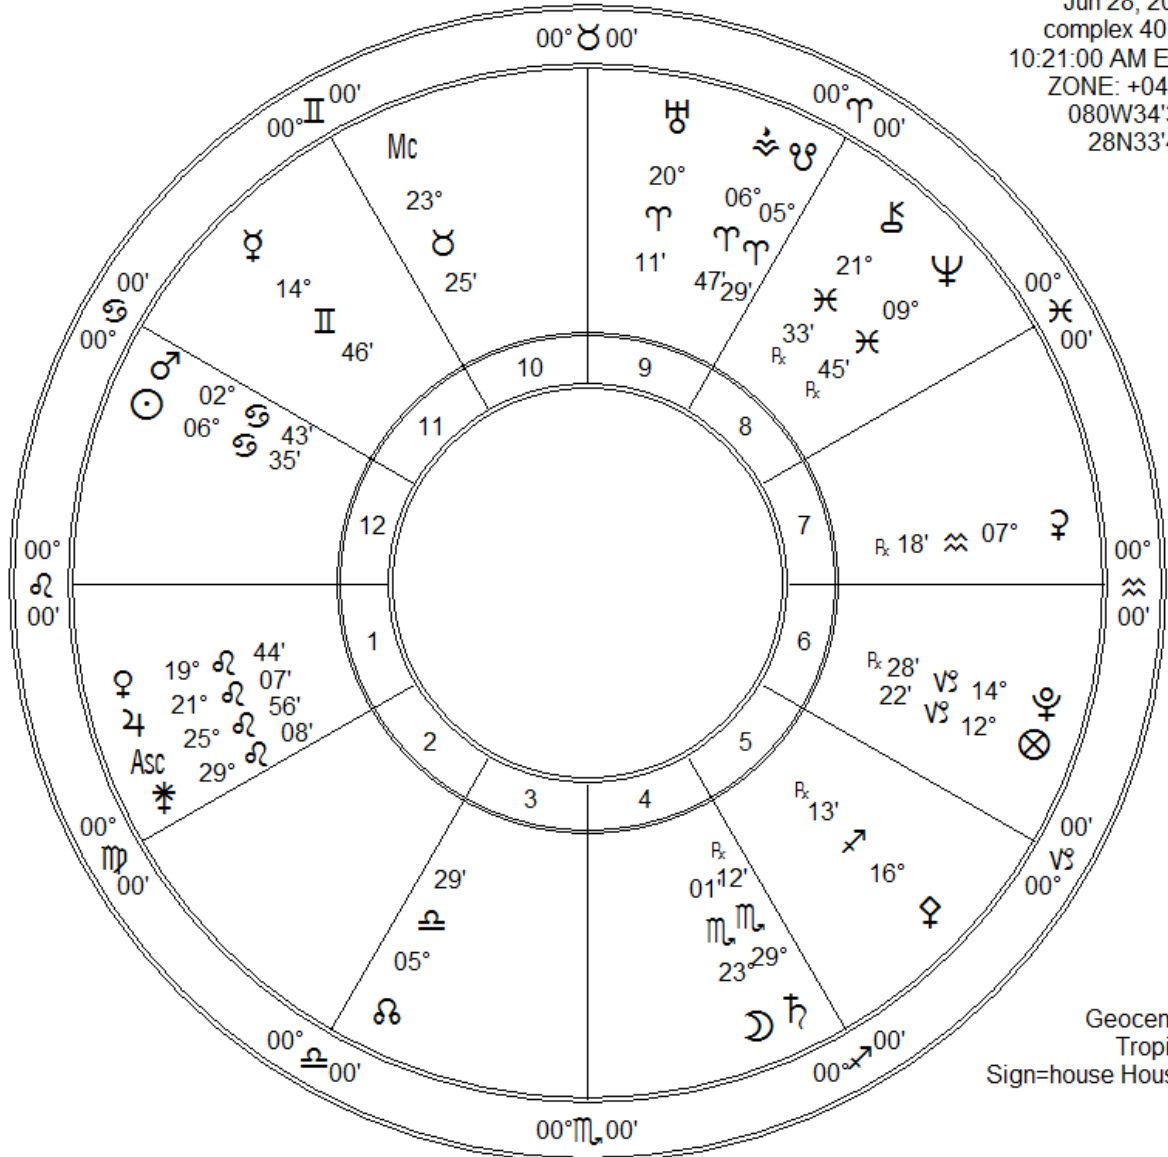

6/28 spacex
 Jun 28, 2015
 complex 40,FL
 10:21:00 AM EDT
 ZONE: +04:00
 080W34'38"
 28N33'44"

Geocentric
 Tropical
 Sign=house Houses

Fir	Ear	Air	Wat
8	3	3	6
Crd	Fix	Mut	
8	8	4	

Zodiac Signs	Pl	Planet	Plan's Sign	Hous	Position
♈ Aries	☾	Moon	Scorpio	4th	23°♌01'
♉ Taurus	☉	Sun	Cancer	12th	06°♋35'
♊ Gemini	☿	Mercury	Gemini	11th	14°♊46'
♋ Cancer	♀	Venus	Leo	1st	19°♌44'
♌ Leo	♂	Mars	Cancer	12th	02°♋43'
♍ Virgo	♃	Jupiter	Leo	1st	21°♌07'
♎ Libra	♄	Saturn	Scorpio	4th	29°♌12' R
♏ Scorpio	♅	Uranus	Aries	9th	20°♈11'
♐ Sagittarius	♆	Neptune	Pisces	8th	09°♋45' R
♑ Capricorn	♇	Pluto	Capricorn	6th	14°♑28' R
♒ Aquarius	♁	Node	Libra	3rd	05°♎29'
♓ Pisces	♁	Node	Libra	3rd	05°♎29'
	♁	Midheaven	Taurus	10th	23°♉25'
	♁	Ascendant	Leo	1st	25°♌56'