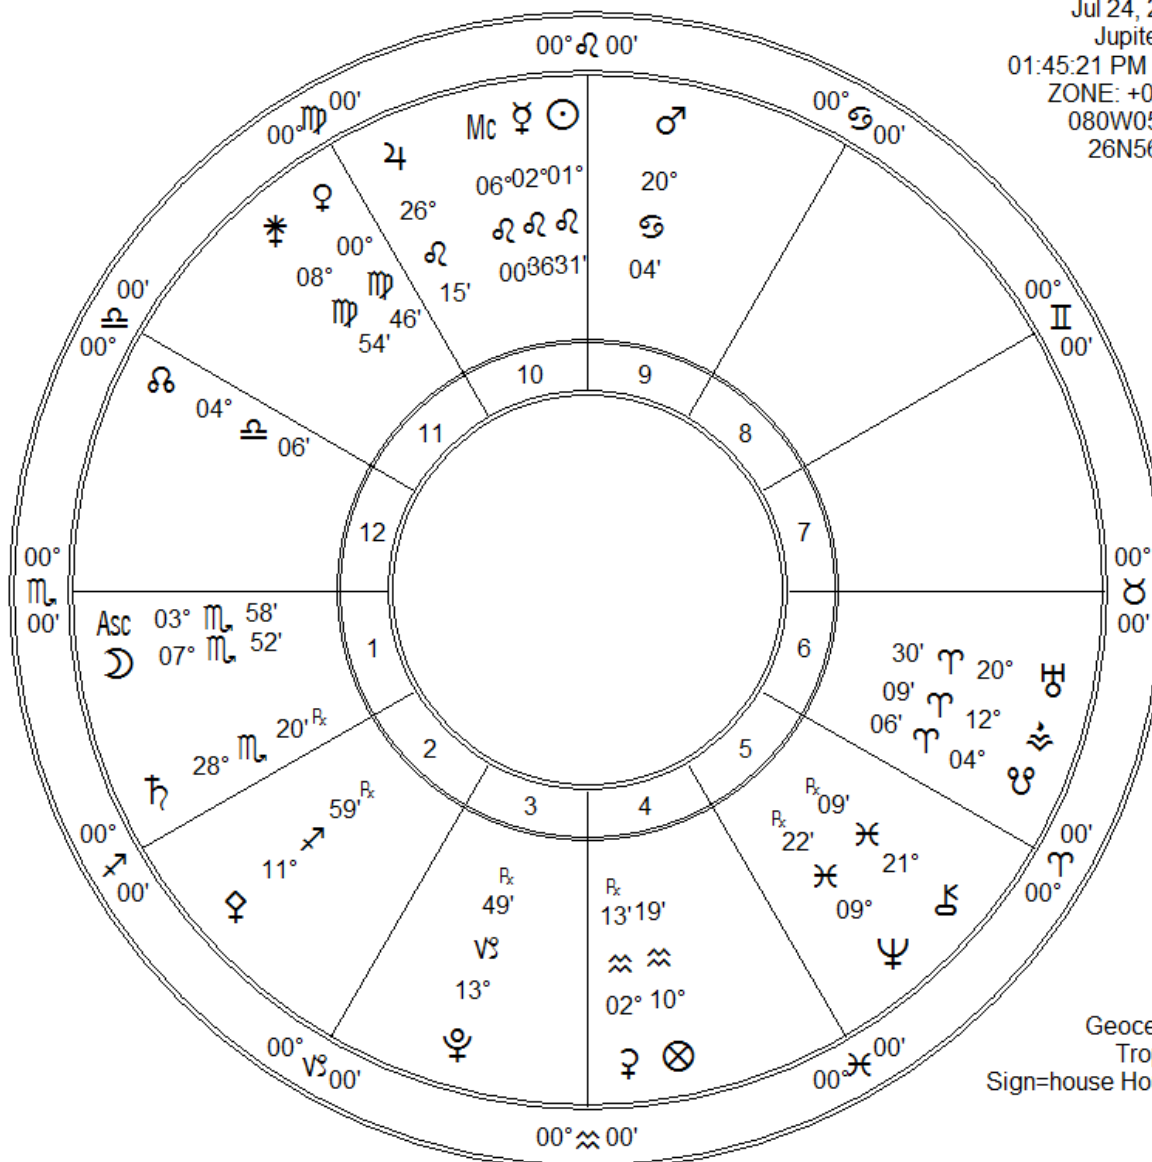

depart boys
 Jul 24, 2015
 Jupiter, FL
 01:45:21 PM EDT
 ZONE: +04:00
 080W05'40"
 26N56'02"

Geocentric
 Tropical
 Sign=house Houses

Fir	Ear	Air	Wat
8	3	3	6
Crd	Fix	Mut	
6	9	5	

Leslie Marlar
 620 N. Robin Way
 Satellite Bch FI 32937
 leslie.marlar@gmail.com
 www.lesliemarlar.com
 321 779-0604

Zodiac Signs	Pl	Planet	Plan's Sign	Hous	Position
♈ Aries	☾	Moon	Scorpio	1st	07°♌,52'
♉ Taurus	☼	Sun	Leo	10th	01°♌,31'
♊ Gemini	☿	Mercury	Leo	10th	02°♌,36'
♋ Cancer	♀	Venus	Virgo	11th	00°♍,46'
♌ Leo	♂	Mars	Cancer	9th	20°♋,04'
♍ Virgo	♃	Jupiter	Leo	10th	26°♌,15'
♎ Libra	♄	Saturn	Scorpio	1st	28°♌,20' Rx
♏ Scorpio	♅	Uranus	Aries	6th	20°♈,30'
♐ Sagittarius	♆	Neptune	Pisces	5th	09°♋,22' Rx
♑ Capricorn	♇	Pluto	Capricorn	3rd	13°♑,49' Rx
♒ Aquarius	♁	Node	Libra	12th	04°♎,06'
♓ Pisces	♁	Node	Libra	12th	04°♎,06'
	♁	Midheaven	Leo	10th	06°♌,00'
	♁	Ascendant	Scorpio	1st	03°♌,58'