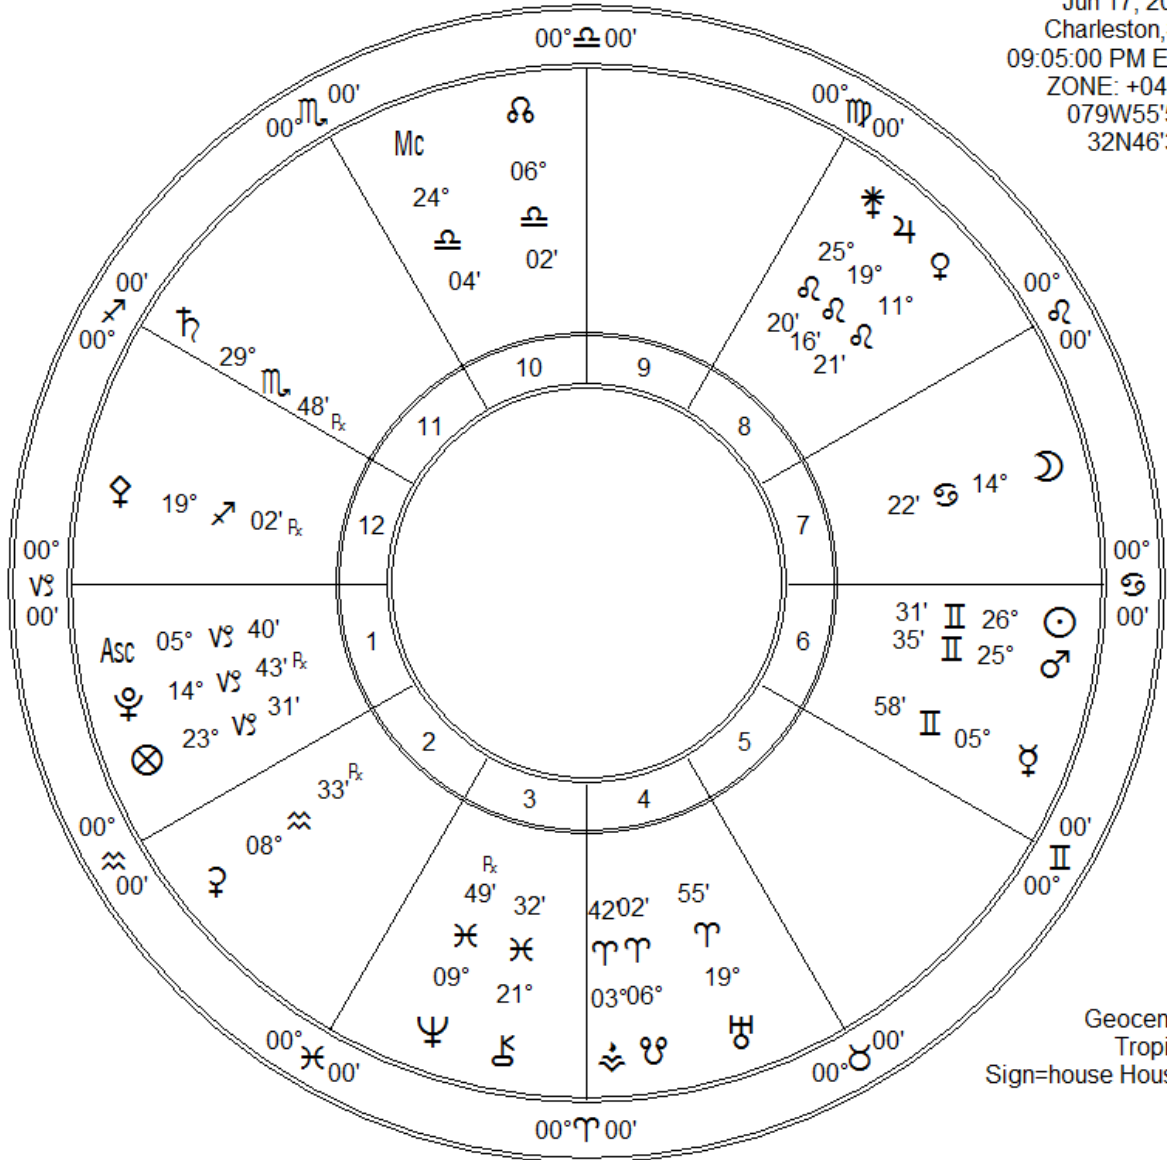

s car shooting
 Jun 17, 2015
 Charleston, SC
 09:05:00 PM EDT
 ZONE: +04:00
 079W55'52"
 32N46'35"

Fir	Ear	Air	Wat
7	3	6	4
Crd	Fix	Mut	
9	5	6	

Leslie Marlar
 620 N. Robin Way
 Satellite Bch FI 32937
 leslie.marlar@gmail.com
 www.lesliemarlar.com
 321 779-0604

Zodiac Signs	Pl	Planet	Plan's Sign	Hous	Position
♈ Aries	☾	Moon	Cancer	7th	14° ♄ 22'
♉ Taurus	☉	Sun	Gemini	6th	26° ♊ 31'
♊ Gemini	☿	Mercury	Gemini	6th	05° ♊ 58'
♋ Cancer	♀	Venus	Leo	8th	11° ♌ 21'
♌ Leo	♂	Mars	Gemini	6th	25° ♊ 35'
♍ Virgo	♃	Jupiter	Leo	8th	19° ♌ 16'
♎ Libra	♄	Saturn	Scorpio	11th	29° ♏ 48' Rx
♏ Scorpio	♅	Uranus	Aries	4th	19° ♈ 55'
♐ Sagittarius	♆	Neptune	Pisces	3rd	09° ♋ 49' Rx
♑ Capricorn	♇	Pluto	Capricorn	1st	14° ♑ 43' Rx
♒ Aquarius	♁	Node	Libra	10th	06° ♎ 02'
♓ Pisces	♁	Node	Libra	10th	24° ♎ 04'
	♁	Midheaven	Libra	10th	24° ♎ 04'
	♁	Ascendant	Capricorn	1st	05° ♑ 40'