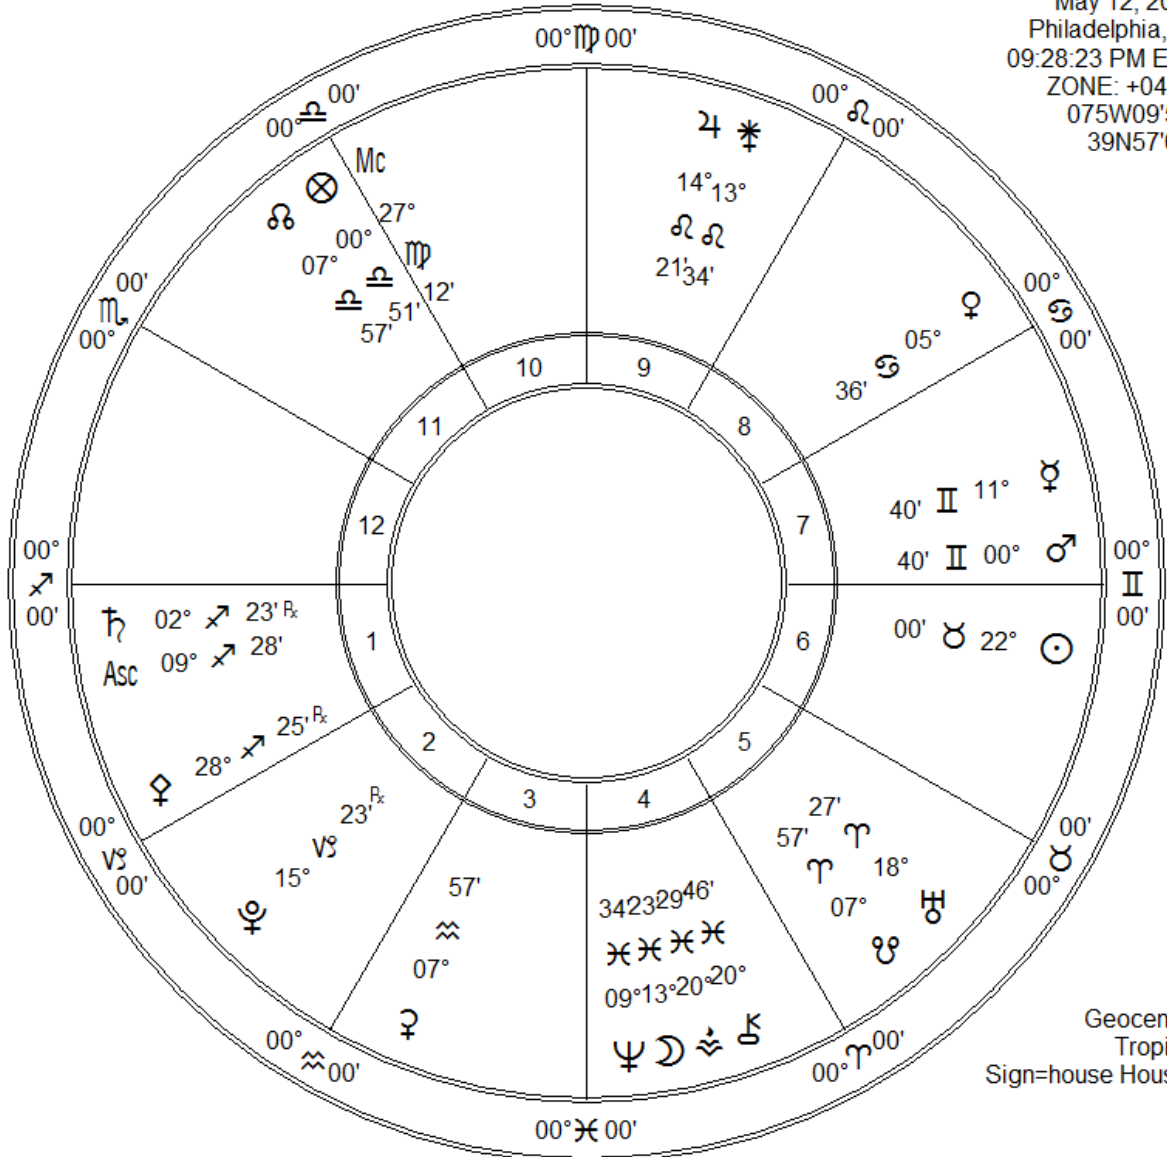

crash amtrack
 May 12, 2015
 Philadelphia, PA
 09:28:23 PM EDT
 ZONE: +04:00
 075W09'51"
 39N57'08"

Geocentric
 Tropical
 Sign=house
 Houses

Fir	Ear	Air	Wat
7	3	5	5
Crd	Fix	Mut	
6	4	10	

Zodiac Signs	Pl	Planet	Plan's Sign	Hous	Position
♈ Aries	☾	Moon	Pisces	4th	13° ♄ 23'
♉ Taurus	☉	Sun	Taurus	6th	22° ♄ 00'
♊ Gemini	☿	Mercury	Gemini	7th	11° ♀ 40'
♋ Cancer	♀	Venus	Cancer	8th	05° ♄ 36'
♌ Leo	♂	Mars	Gemini	7th	00° ♀ 40'
♍ Virgo	♃	Jupiter	Leo	9th	14° ♀ 21'
♎ Libra	♄	Saturn	Sagittarius	1st	02° ♄ 23' Rx
♏ Scorpio	♅	Uranus	Aries	5th	18° ♄ 27'
♐ Sagittarius	♆	Neptune	Pisces	4th	09° ♄ 34'
♑ Capricorn	♇	Pluto	Capricorn	2nd	15° ♄ 23' Rx
♒ Aquarius	♁	Node	Libra	11th	07° ♄ 57'
♓ Pisces	♁	Node	Libra	11th	07° ♄ 57'
	♁	Midheaven	Virgo	10th	27° ♄ 12'
	♁	Ascendant	Sagittarius	1st	09° ♄ 28'